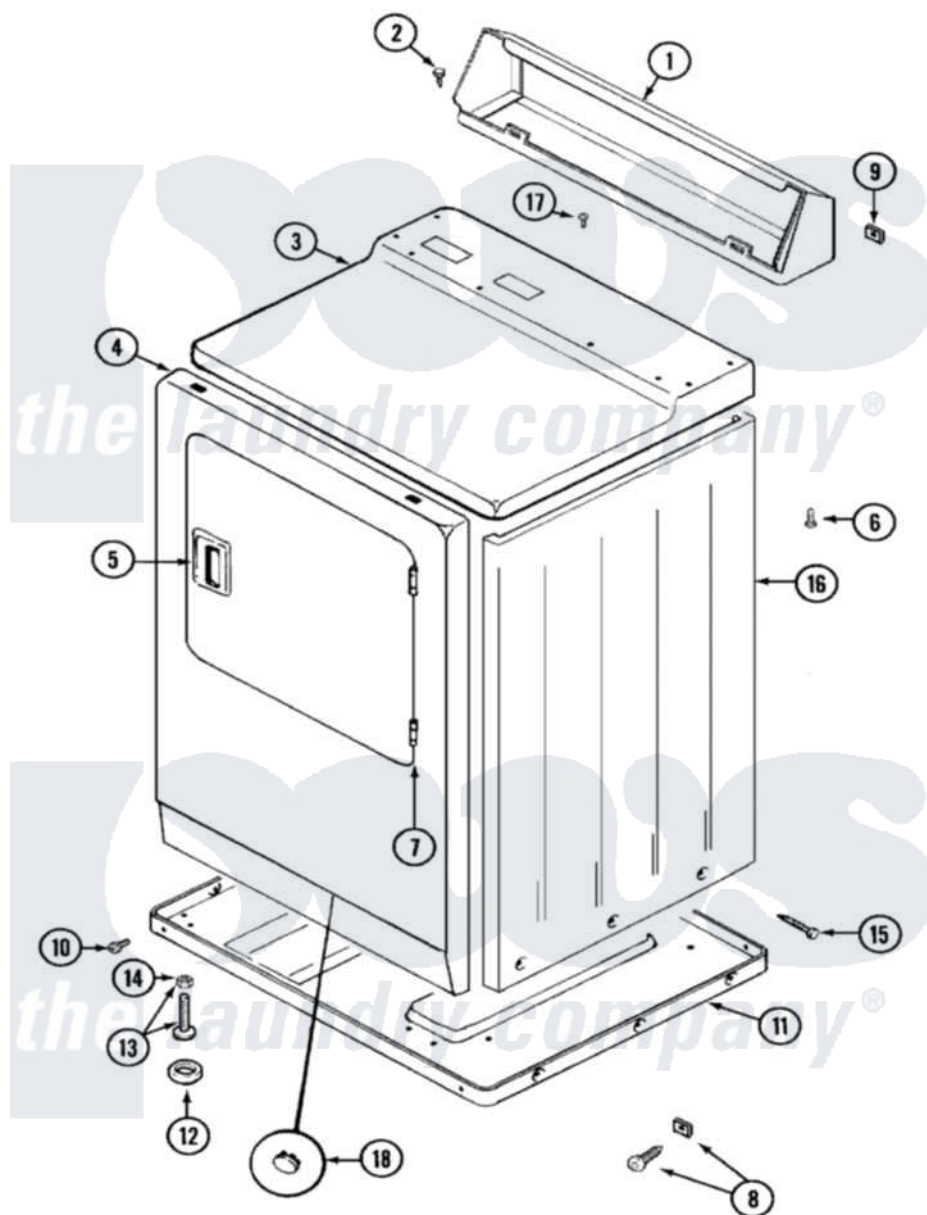

Maytag LDE7304ADM 01 - CABINET-FRONT (LDE7304ACM & LDE7304ADM)

Maytag Residential Maytag LDE7304ADM Dryer Parts Parts Diagram 01 - CABINET-FRONT (LDE7304ACM & LDE7304ADM)

Click on the part number to view part

Item	Original Part Number	Replaced By	Status	Part Description
1	<a href="#">305193L</a>			Console
2	216423	<a href="#">3370225</a>		Screw
3	33001166		Not Available	COVER, TOP (ALM)----NA
4	33001258	<a href="#">33001242</a>		Panel, Front
5	33001254	<a href="#">37001047</a>		Handle, Door
6	<a href="#">214354</a>			Screw, Top Cover To Cabnt.
7	<a href="#">33001230</a>			Hinge, Door
8	<a href="#">204439</a>			Screw And Fstner Assembly
9	<a href="#">215075</a>			Fastener, Control Panel To Console
10	<a href="#">Y313561</a>			Screw----NA
"	Y310632	<a href="#">1163839</a>		Screw
11	Y303361		Not Available	BASE ASSY. (UPPER & LOWER)
12	<a href="#">Y314137</a>			Foot, Rubber