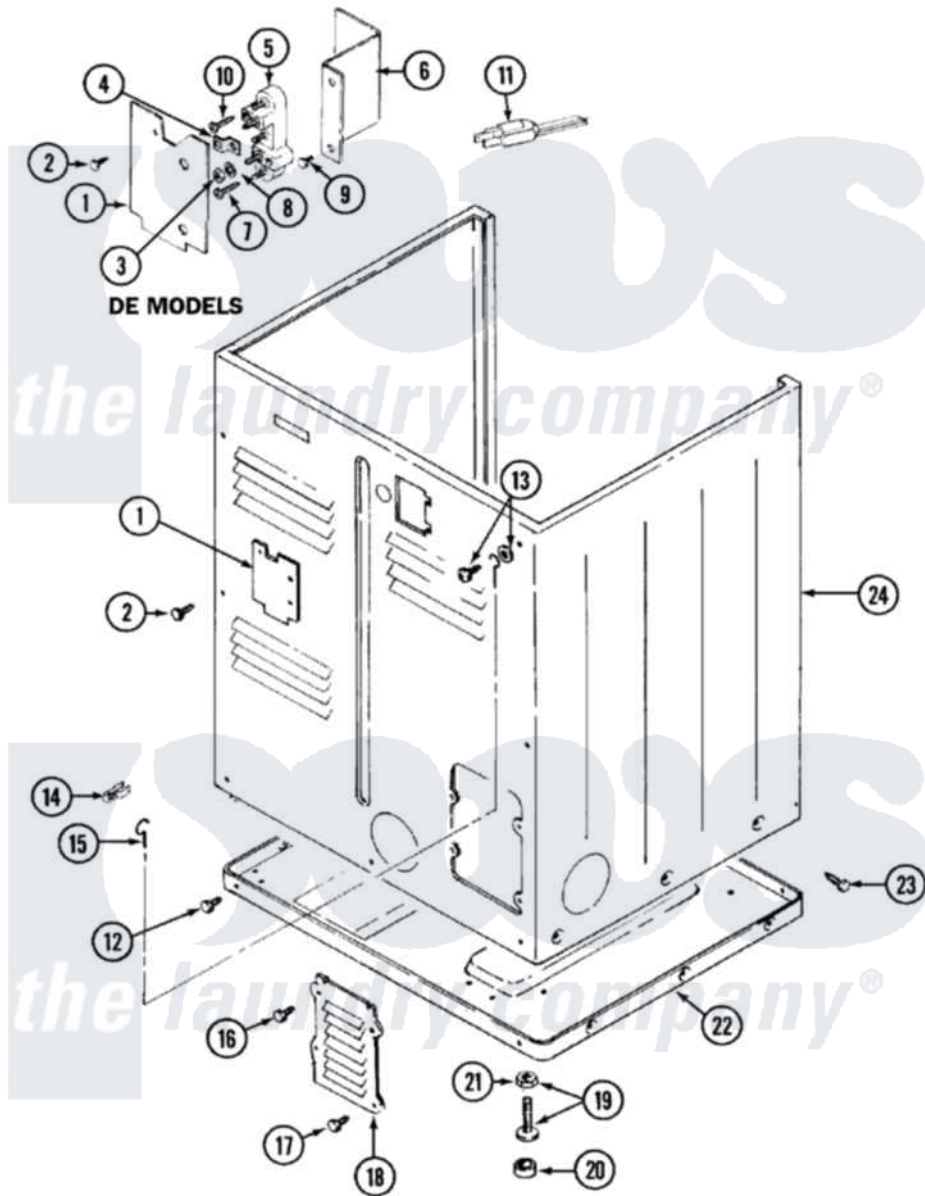

Maytag LDE7304ADM 02 - CABINET-REAR (LDE7304ACM & LDE7304ADM)

Maytag Residential Maytag LDE7304ADM Dryer Parts Parts Diagram 02 - CABINET-REAR (LDE7304ACM & LDE7304ADM)

Click on the part number to view part

Item	Original Part Number	Replaced By	Status	Part Description
1	Y312905		Not Available	COVER, TERMINAL
2	<a href="#">Y313561</a>			Screw----NA
3	311484	<a href="#">112432</a>		Nut
5	<a href="#">400008</a>			Block, Terminal
6	<a href="#">Y312904</a>			Bracket, Terminal Block
7	Y312209	<a href="#">W10001200</a>		Screw
9	Y310632	<a href="#">1163839</a>		Screw
11	305168	<a href="#">33002916</a>		Power Cord, Canadian 240V
"	<a href="#">33001425</a>			Locknut, Eared For Canadian
12	<a href="#">Y313561</a>			Screw----NA
"	Y310632	<a href="#">1163839</a>		Screw
14	<a href="#">301548</a>			Clamp, Ground Wire
15	<a href="#">204807</a>			Ground Wire, Supp. Plte To Top Cover
16	<a href="#">Y313559</a>			Screw

17	211294	<a href="#">90767</a>	Screw, 8A X 3/8 HeX Washer Head Tapping
18	Y312951	Not Available	ACCESS COVER, BACK
19	<a href="#">Y305086</a>		Adjustable Leg And Nut
20	<a href="#">Y314137</a>		Foot, Rubber
21	Y052740	<a href="#">62739</a>	Nut, Lock
22	Y303361	Not Available	BASE ASSY. (UPPER & LOWER)
23	<a href="#">213007</a>		Xfor Cabinet See Cabinet, Back
24	33001160	Not Available	CABINET (ALM)