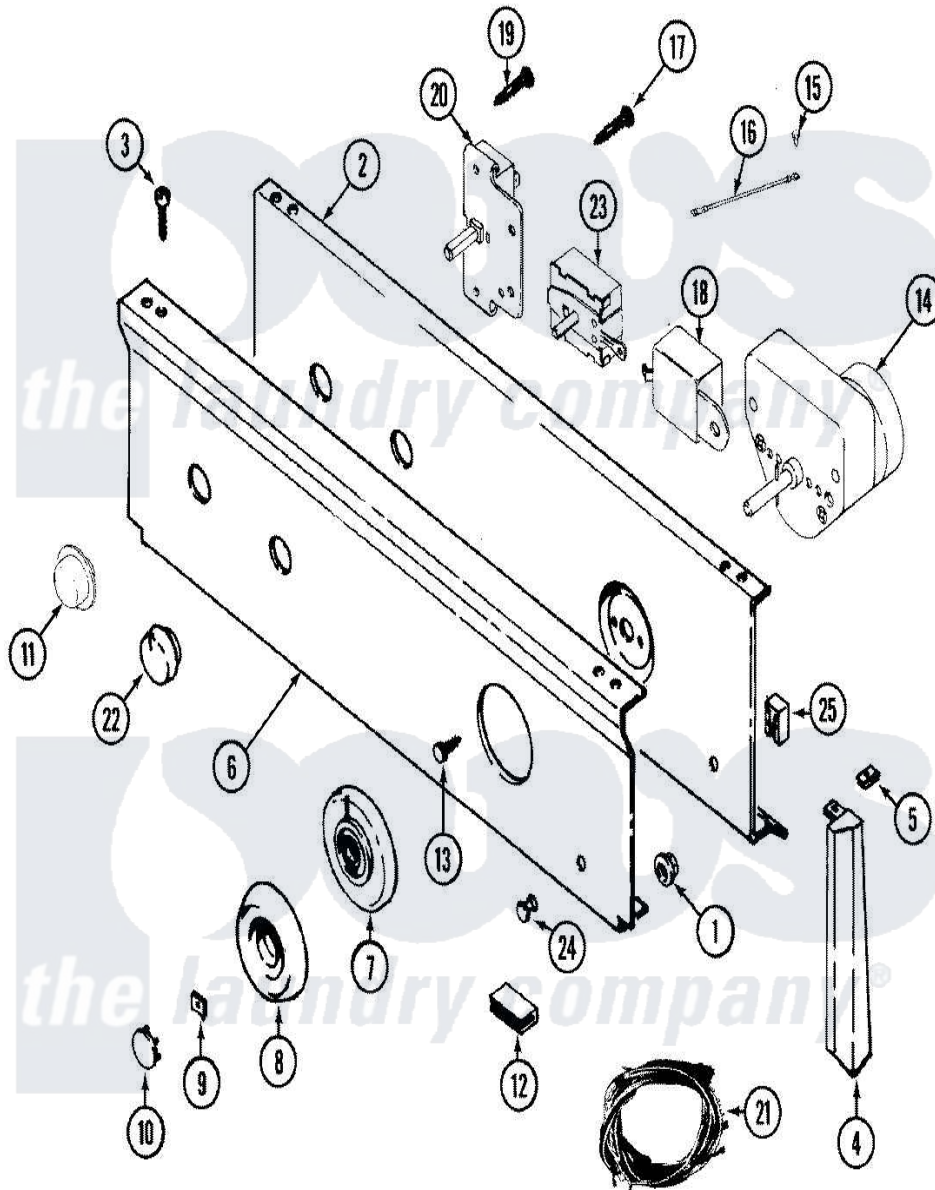

Maytag LDE7304ADM 03 - CONTROL PANEL (LDE7304ACM & LDE7304ADM)

Maytag Residential Maytag LDE7304ADM Dryer Parts Parts Diagram 03 - CONTROL PANEL (LDE7304ACM & LDE7304ADM)

Click on the part number to view part

Item	Original Part Number	Replaced By	Status	Part Description
1	214872			Palnut, End Cap Note: Nut, Lamp Holder
2	33001237		Not Available	PLATE, SUPPORT
3	210932			Screw, No.8 X 9/16 Ctsk Note: Screw, Inlet Duct
4	22001566	22001293		End Cap, Control Panel
"	22001293			End Cap, Control Panel
"	22001292	22001567		Cap, End
"	22001567			Cap, End
5	214894			Fastener, End Cap
6	33001472		Not Available	PANEL, CONTROL (ALM)
7	33001372		Not Available	SKIRT, TIMER DIAL (ALM)
8	33001282	33002325		Knob Assembly
9	312273			Nut, Control Knob
10	216424		Not Available	CAP, KNOB (ALM)

11	33001371		Button, Push-To-Start
12	214897		Pad, Control Panel
13	315317	488234	Screw 8-32 X 1/4
14	Y308254		Timer
15	210186	3370225	Screw
16	204807		Ground Wire, Supp. Plte To Top Cover
17	315317	488234	Screw 8-32 X 1/4
18	Y308205	33001623	Buzzer, Non-Adjustable
19	315317	488234	Screw 8-32 X 1/4
20	33001232	Not Available	SWITCH, PUSH TO START
21	33001537		Harness, Wire
"	33001341		Wire Harness, Main
22	22001269	Not Available	KNOB ASSY. (ALM)
23	33001228	Not Available	SWITCH, TEMP. (3 POSITIONS)
24	22001215	7730P011-60	Lens, Indicator Light
25	33001224		Light, Indicator
26	33001266	Not Available	MANUAL, USE & CARE (FRENCH)