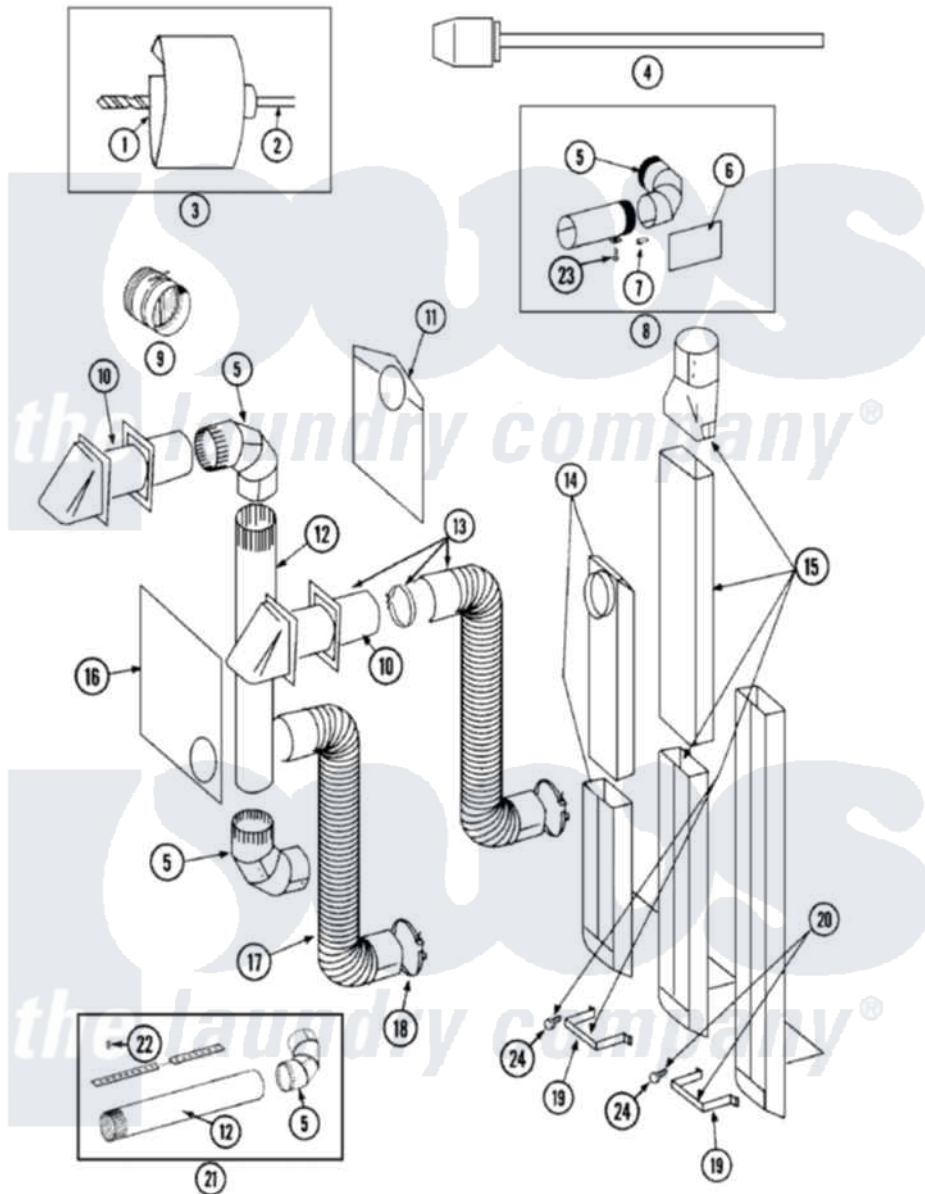

Maytag LDE7304ADM 05 - DUCTING

Maytag Residential Maytag LDE7304ADM Dryer Parts Parts Diagram 05 - DUCTING
 Click on the part number to view part

Item	Original Part Number	Replaced By	Status	Part Description
1	038179		Not Available	BLADE, SAW
2	038180		Not Available	REPLACEMENT DRILL
3	038766		Not Available	HOLE SAW W/DRILL BIT
4	038767			Extension Chuck, Drill
5	Y059131			Elbow, Venting
6	312302			Insulation, Exhaust Duct Kit
7	213323			Fastener, Exhaust Duct Kit
8	Y304652			Exhaust Duct Kit
9	059146		Not Available	DAMPER, BACK DRAFT
10	Y059129	4396007RW		Vent Hood
11	311353		Not Available	BAG, LINT (DACRON)
12	Y059130			Pipe, Venting
13	Y059143			Flexible Vent Kit
14	Y059135			Vent Duct Assembly
15	059144		Not Available	RECTANGULAR VENT KIT
16	Y059134			PLATE, ALUM. WINDOW (15``X20``)

17	Y304353	4396010RP	6ft Scvent
18	Y304630		Clamp, Flexible Duct
19	313272		Bracket, Exhaust Deflector
20	303736	Not Available	EXHAUST DEFLECTOR KIT
21	306399	Not Available	EXHAUST DEFLECTOR KIT
22	Y251119	3177991	Screw
23	211294	90767	Screw, 8A X 3/8 HeX Washer Head Tapping
24	211294	90767	Screw, 8A X 3/8 HeX Washer Head Tapping