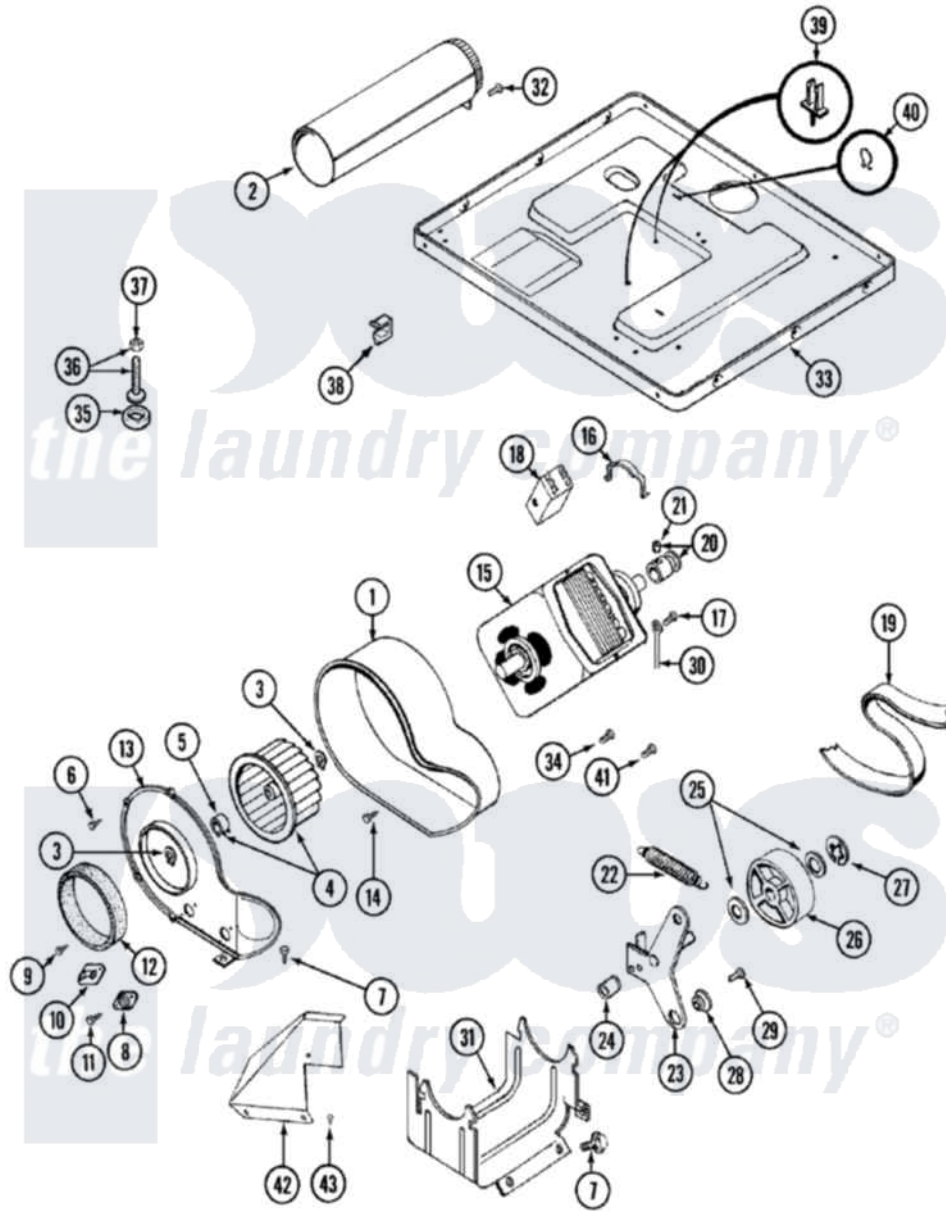

Maytag LDE7304ADM 07 - MOTOR DRIVE (LDE7304ACM & LDE7304ADM)

Maytag [Residential Maytag LDE7304ADM Dryer Parts](#) Parts Diagram 07 - MOTOR DRIVE (LDE7304ACM & LDE7304ADM)

[Click on the part number to view part](#)

Item	Original Part Number	Replaced By	Status	Part Description
1	Y312893			Housing, Blower
2	Y303442			EXHAUST DUCT ASSEMBLY
3	410233	9703438		Ring-Retrn
4	Y303836			Blower Wheel Assembly And Clamp
5	312967			Clamp, Blower Housing
6	Y312961	W10116751		Screw
7	Y313561			Screw---NA
8	307249			Thermostat, Multi-Temp
9	211294	90767		Screw, 8A X 3/8 HeX Washer Head Tapping
10	306604			Cut-Off, Thermal Part Not Used
11	314848	W10116760		Screw
12	Y312901			Seal, Housing Cover
13	314846			Cover, Blower Housing
14	Y310632	1163839		Screw

15	Y303358	W10410999	Motor-Drve
16	Y015825		Clip, Motor To Motor Support
18	Y303877	Not Available	SWITCH, MOTOR EXTERNAL START No.303358-2, No.303358-4, 303358-7
"	Y303879		Switch, Motor External Start
"	306207	Not Available	(PROD. No.303358-8 & No.303358-9)
19	Y312959		Poly "V" Belt For Tumbler
20	Y305185	6-3051850	Pulley- MO
21	Y053241		Set Screw, Motor Pulley
22	Y303945		IDLER SPRING ASSY. W/PLUG
23	Y303363	6-3033630	Idler Arm
24	Y313582	W10116756	Spacer
25	Y312527		Washer, Idler Shaft
26	Y303705	6-3037050	Pulley- ID
27	312958	354987	Ring, Retaining
28	Y312894	315772	Sleeve, Idler Arm
29	Y014874		Screw, Idler Arm And Sleeve
31	312897	Not Available	SUPPORT, MOTOR
32	Y310632	1163839	Screw
33	Y305084		Base Assembly
35	Y314137		Foot, Rubber
36	Y305086		Adjustable Leg And Nut
37	Y052740	62739	Nut, Lock
38	Y310376		Clip, Door Switch Harness
39	315471	22003298	Retainer, Wire
40	410490		Spring, Retainer Wire Harness
41	Y312961	W10116751	Screw