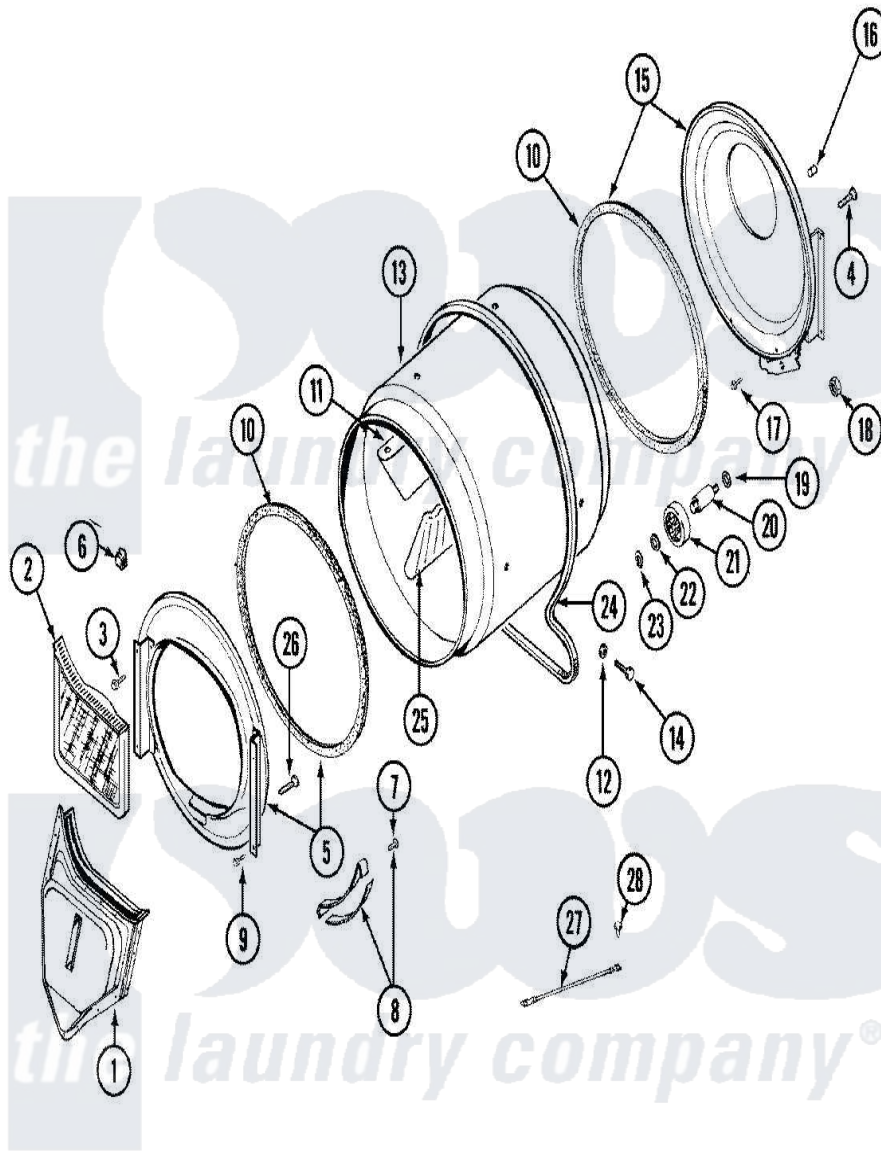

# Maytag LDE7304ADM 08 - TUMBLER (LDE7304ACM & LDE7304ADM)

Maytag [Residential Maytag LDE7304ADM Dryer Parts](#) Parts Diagram 08 - TUMBLER (LDE7304ACM & LDE7304ADM)  
 Click on the part number to view part

Item	Original Part Number	Replaced By	Status	Part Description
1	<a href="#">33001016</a>			Outlet Duct Assembly
2	33001171	<a href="#">33002970</a>		Lint Filte
3	313764		Not Available	SCREW
4	<a href="#">Y313561</a>			Screw----NA
5	<a href="#">33001179</a>			Front, Tumbler
6	<a href="#">Y310376</a>			Clip, Door Switch Harness
7	<a href="#">210720</a>			Rivet, Bearing To Tumbler Frnt
8	<a href="#">306508</a>			Tumbler Bearing Kit ----W
9	Y310632	<a href="#">1163839</a>		Screw
10	<a href="#">314820</a>			Seal, Tumbler
11	<a href="#">33001012</a>			Baffle
12	<a href="#">314158</a>			Washer, Baffle To Tumbler
13	33001108		Not Available	DRYER TUMBLER, W/O BAFFLES
14	<a href="#">Y310759</a>			Screw, Tumbler Baffles
15	<a href="#">33001178</a>			Back, Tumbler
16	313915	<a href="#">31-3915</a>		Tech Sheet

17	Y310632	<a href="#">1163839</a>	Screw
18	312538	<a href="#">33001443</a>	Nut, Hex
19	Y313347	<a href="#">312535</a>	Washer, Vault Mounting Brk.
20	Y312948	<a href="#">6-3129480</a>	Shaft- Tumbler
21	Y303373	<a href="#">12001541</a>	Drum Roller/Washer Assembly--W
22	<a href="#">312535</a>		Washer, Vault Mounting Brk.
23	410233	<a href="#">9703438</a>	Ring-Retrn
24	<a href="#">Y312959</a>		Poly "V" Belt For Tumbler
25	<a href="#">33001004</a>		Baffle, Tall
26	Y314110	<a href="#">33002917</a>	Screw, No.10-16
27	<a href="#">901220</a>		Ground Wire
28	910343	<a href="#">488234</a>	Screw 8-32 X 1/4