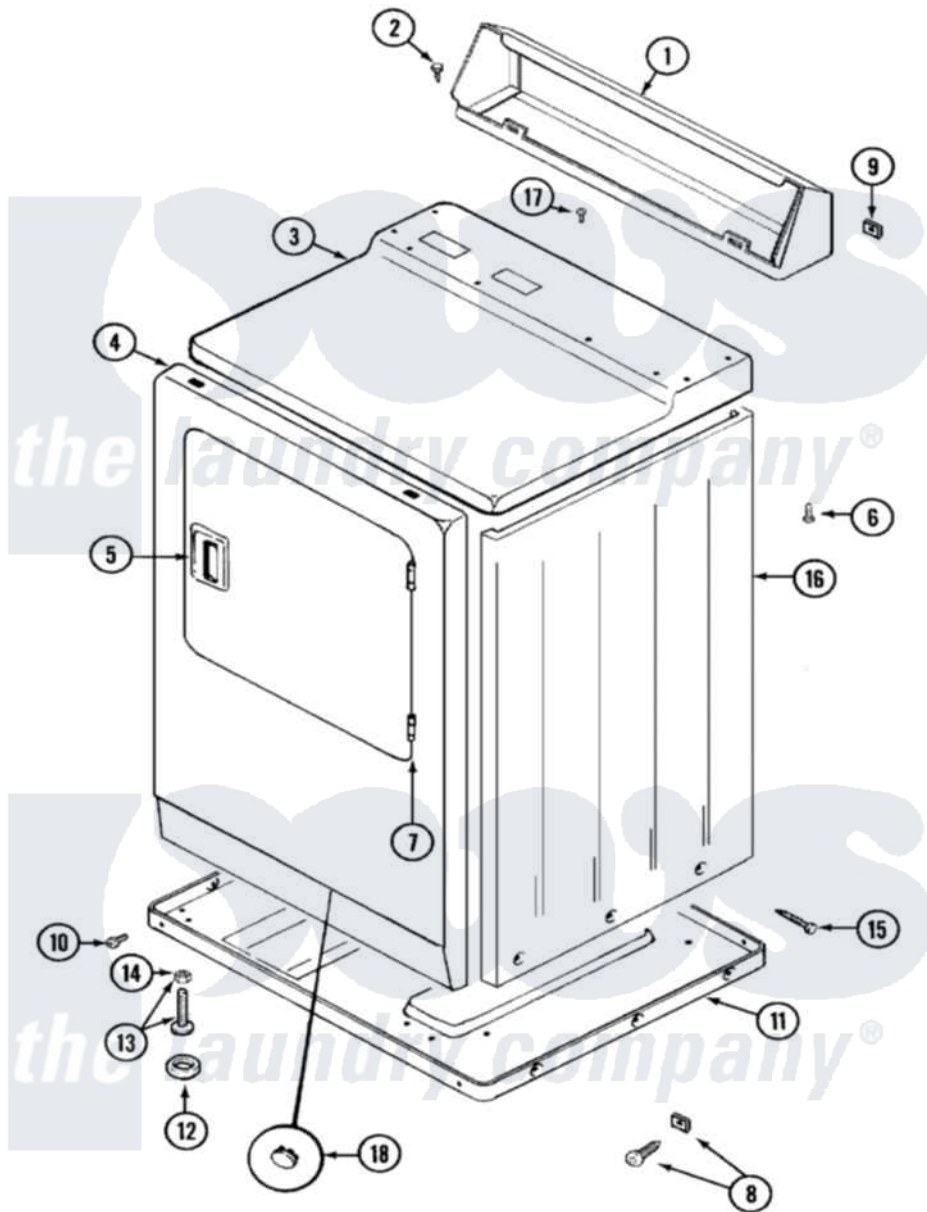

Maytag LDE7304AEE 01 - CABINET (FRONT)

Maytag Residential Maytag LDE7304AEE Dryer Parts Parts Diagram 01 - CABINET (FRONT)
 Click on the part number to view part

| Item | Original Part Number | Replaced By | Status | Part Description |
|------|--------------------------|-------------------------|---------------|------------------------------------|
| 1 | Y305193 | | | Console |
| 2 | 216423 | 3370225 | | Screw |
| 3 | 33001165 | | | Top Cover Assembly |
| 4 | 33001242 | | | Panel, Front |
| 5 | 33001241 | | | Handle, Door |
| 6 | 214354 | | | Screw, Top Cover To Cabnt. |
| 7 | 33001230 | | | Hinge, Door |
| 8 | 204439 | | | Screw And Fstner Assembly |
| 9 | 215075 | | | Fastener, Control Panel To Console |
| 10 | Y313561 | | | Screw---NA |
| " | Y310632 | 1163839 | | Screw |
| 11 | Y303361 | | Not Available | BASE ASSY. (UPPER & LOWER) |
| 12 | Y314137 | | | Foot, Rubber |
| 13 | Y305086 | | | Adjustable Leg And Nut |
| 14 | Y052740 | 62739 | | Nut, Lock |