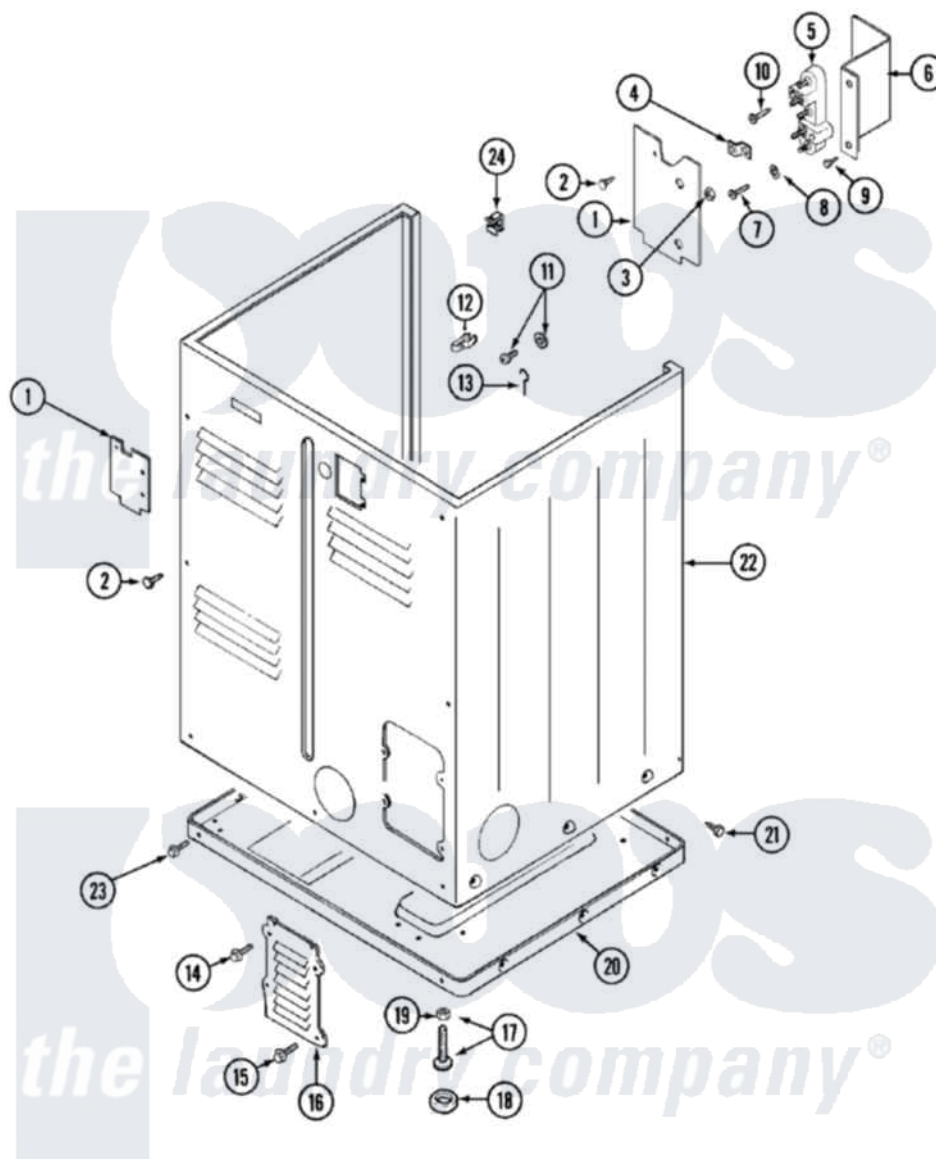

Maytag LDE7304AEE 02 - CABINET (REAR)

Maytag Residential Maytag LDE7304AEE Dryer Parts Parts Diagram 02 - CABINET (REAR)

Click on the part number to view part

Item	Original Part Number	Replaced By	Status	Part Description
1	Y312905		Not Available	COVER, TERMINAL
2	Y313561			Screw----NA
3	311484	112432		Nut
4	Y312184			Strap, Grounding
5	400008			Block, Terminal
6	Y312904			Bracket, Terminal Block
7	Y312209	W10001200		Screw
8	Y311270			Washer, Terminal Block
9	Y310632	1163839		Screw
10	33001245			Screw----NA
11	303846	22003781		Screw, Ground Strap
12	301548			Clamp, Ground Wire
13	204807			Ground Wire, Supp. Plte To Top Cover
14	Y313559			Screw
15	211294	90767		Screw, 8A X 3/8 HeX Washer Head Tapping

16	Y312951	Not Available	ACCESS COVER, BACK
17	Y305086		Adjustable Leg And Nut
18	Y314137		Foot, Rubber
19	Y052740	62739	Nut, Lock
20	Y303361	Not Available	BASE ASSY. (UPPER & LOWER)
21	213007		Xfor Cabinet See Cabinet, Back
22	33001159	33001327	Cabinet
23	Y310632	1163839	Screw
"	Y313561		Screw----NA
24	Y310376		Clip, Door Switch Harness