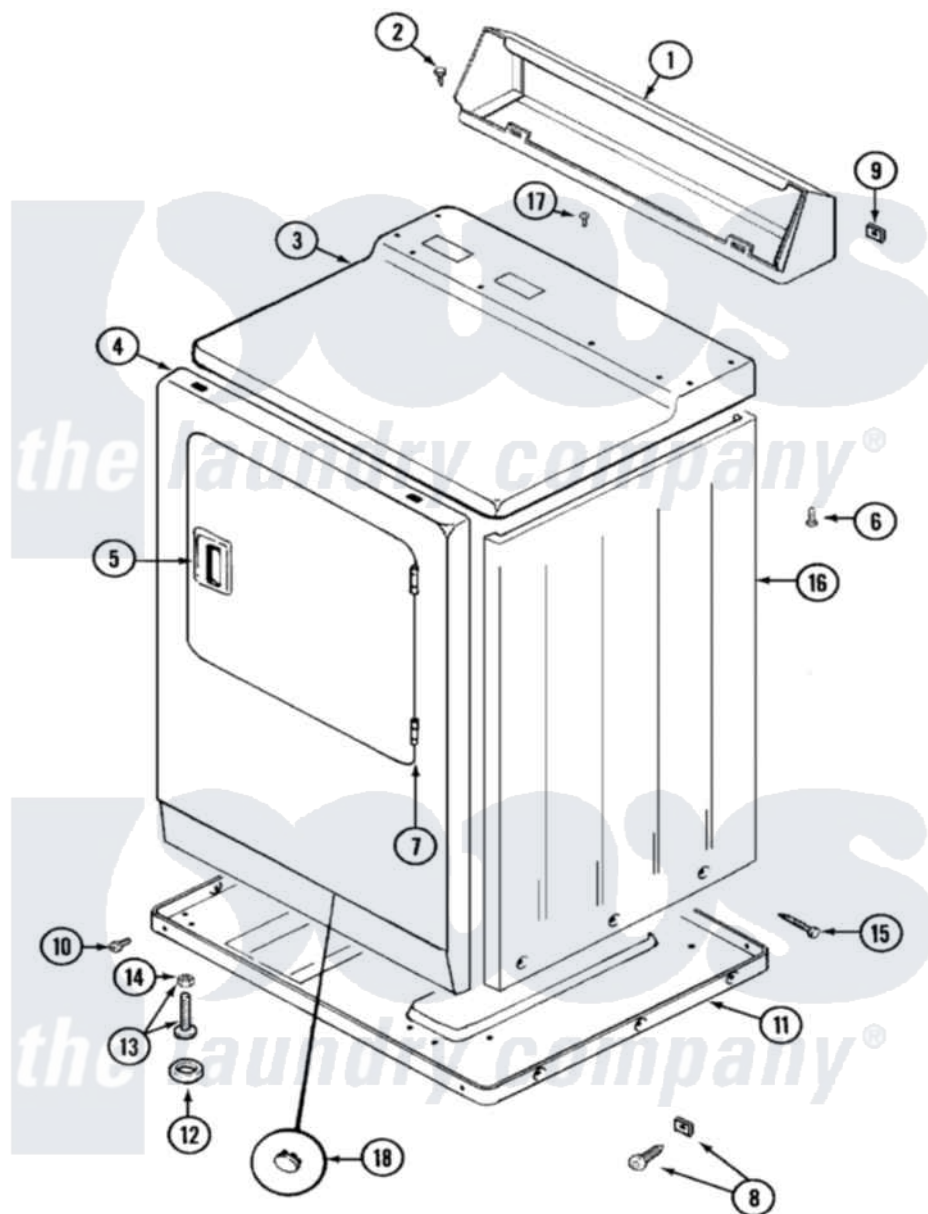

Maytag LDE7304AGE 01 - CABINET-FRONT

Maytag Residential Maytag LDE7304AGE Dryer Parts Parts Diagram 01 - CABINET-FRONT
 Click on the part number to view part

Item	Original Part Number	Replaced By	Status	Part Description
1	Y305193			Console
2	211294	90767		Screw, 8A X 3/8 HeX Washer Head Tapping
"	Y313559			Screw
3	33001165			Top Cover Assembly
4	33001242			Panel, Front
5	33001241			Handle, Door
6	214354			Screw, Top Cover To Cabnt.
7	33001230			Hinge, Door
8	204439			Screw And Fstner Assembly
9	215075			Fastener, Control Panel To Console
10	Y313561			Screw---NA
"	Y310632	1163839		Screw
11	Y303361		Not Available	BASE ASSY. (UPPER & LOWER)
12	Y314137			Foot, Rubber

13	Y305086		Adjustable Leg And Nut
14	Y052740	62739	Nut, Lock
15	213007		Xfor Cabinet See Cabinet, Back
16	33001159	33001327	Cabinet
17	210186	3370225	Screw
18	33001132	33002342	Plug, Sifht Hole