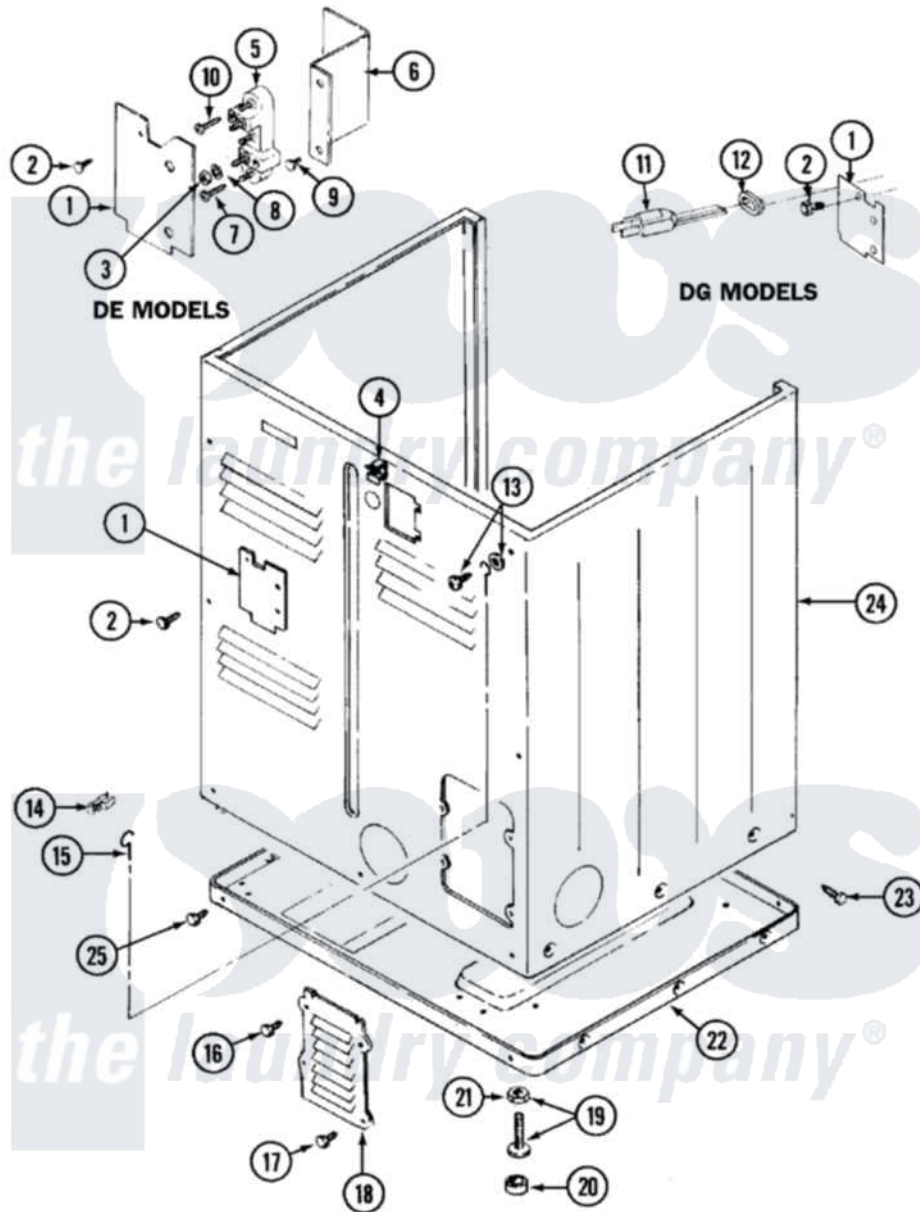

Maytag LDE7304AGE 02 - CABINET-REAR

Maytag [Residential Maytag LDE7304AGE Dryer Parts](#) Parts Diagram 02 - CABINET-REAR
 Click on the part number to view part

Item	Original Part Number	Replaced By	Status	Part Description
1	Y312905		Not Available	COVER, TERMINAL
2	Y313561			Screw---NA
3	311484	112432		Nut
5	400008			Block, Terminal
6	Y312904			Bracket, Terminal Block
7	Y312209	W10001200		Screw
8	Y311270			Washer, Terminal Block
9	Y310632	1163839		Screw
10	33001245			Screw---NA
13	303846	22003781		Screw, Ground Strap
14	301548			Clamp, Ground Wire
15	204807			Ground Wire, Supp. Plte To Top Cover
16	Y313559			Screw
17	211294	90767		Screw, 8A X 3/8 HeX Washer Head Tapping
18	Y312951		Not Available	ACCESS COVER, BACK

19	Y305086		Adjustable Leg And Nut
20	Y314137		Foot, Rubber
21	Y052740	62739	Nut, Lock
22	Y303361		Not Available
			BASE ASSY. (UPPER & LOWER)
23	213007		Xfor Cabinet See Cabinet, Back
24	33001159	33001327	Cabinet
25	Y313561		Screw----NA
"	Y310632	1163839	Screw