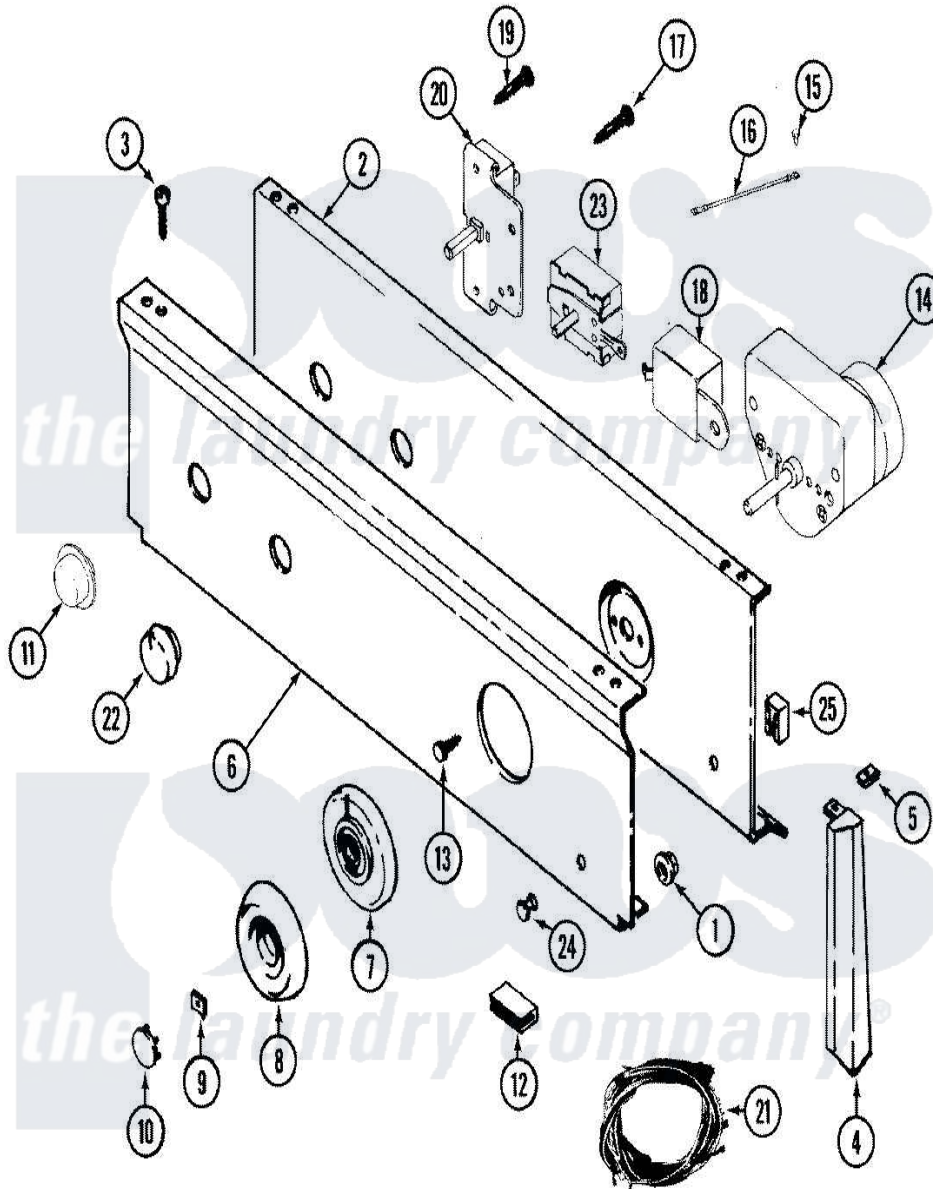

# Maytag LDE7304AGE 03 - CONTROL PANEL

Maytag Residential Maytag LDE7304AGE Dryer Parts Parts Diagram 03 - CONTROL PANEL  
 Click on the part number to view part

Item	Original Part Number	Replaced By	Status	Part Description
1	<a href="#">214872</a>			Palnut, End Cap Note: Nut, Lamp Holder
2	33001237		Not Available	PLATE, SUPPORT
3	<a href="#">210932</a>			Screw, No.8 X 9/16 Ctsk Note: Screw, Inlet Duct
4	22001565		Not Available	CAP, END (LT-WHT)
"	<a href="#">22001564</a>			Cap, End
"	<a href="#">22001291</a>			End Cap, Control Panel
"	22001289		Not Available	END CAP, CTRL. PNL. (LT-WHT)
5	<a href="#">214894</a>			Fastener, End Cap
6	<a href="#">33001075</a>			Panel, Control
7	<a href="#">33001183</a>			Skirt, Timer Dial
8	<a href="#">33001255</a>			Knob, Timer
9	<a href="#">312273</a>			Nut, Control Knob
10	216250	<a href="#">22001446</a>		Cap, Knob
11	33001185	<a href="#">33001187</a>		Button

12	<a href="#">214897</a>		Pad, Control Panel
13	315317	<a href="#">488234</a>	Screw 8-32 X 1/4
14	<a href="#">33001037</a>		Timer RPR
15	210186	<a href="#">3370225</a>	Screw
16	<a href="#">204807</a>		Ground Wire, Supp. Plte To Top Cover
17	315317	<a href="#">488234</a>	Screw 8-32 X 1/4
18	305205	<a href="#">694419</a>	Mini-Buzzer
19	315317	<a href="#">488234</a>	Screw 8-32 X 1/4
20	33001232	Not Available	SWITCH, PUSH TO START
21	<a href="#">33001142</a>		Wire Harness, Main
"	33001571	Not Available	WIRE HARNESS, MAIN
"	<a href="#">33001341</a>		Wire Harness, Main
22	22001268	Not Available	KNOB ASSY. (WHT)
23	33001228	Not Available	SWITCH, TEMP. (3 POSITIONS)
24	22001215	<a href="#">7730P011-60</a>	Lens, Indicator Light
25	33001223	Not Available	LIGHT, INDICATOR
26	<a href="#">33001256</a>		Manual, Use And Care
"	16000327	Not Available	GUIDE, QUICK REF. - MAYTAG