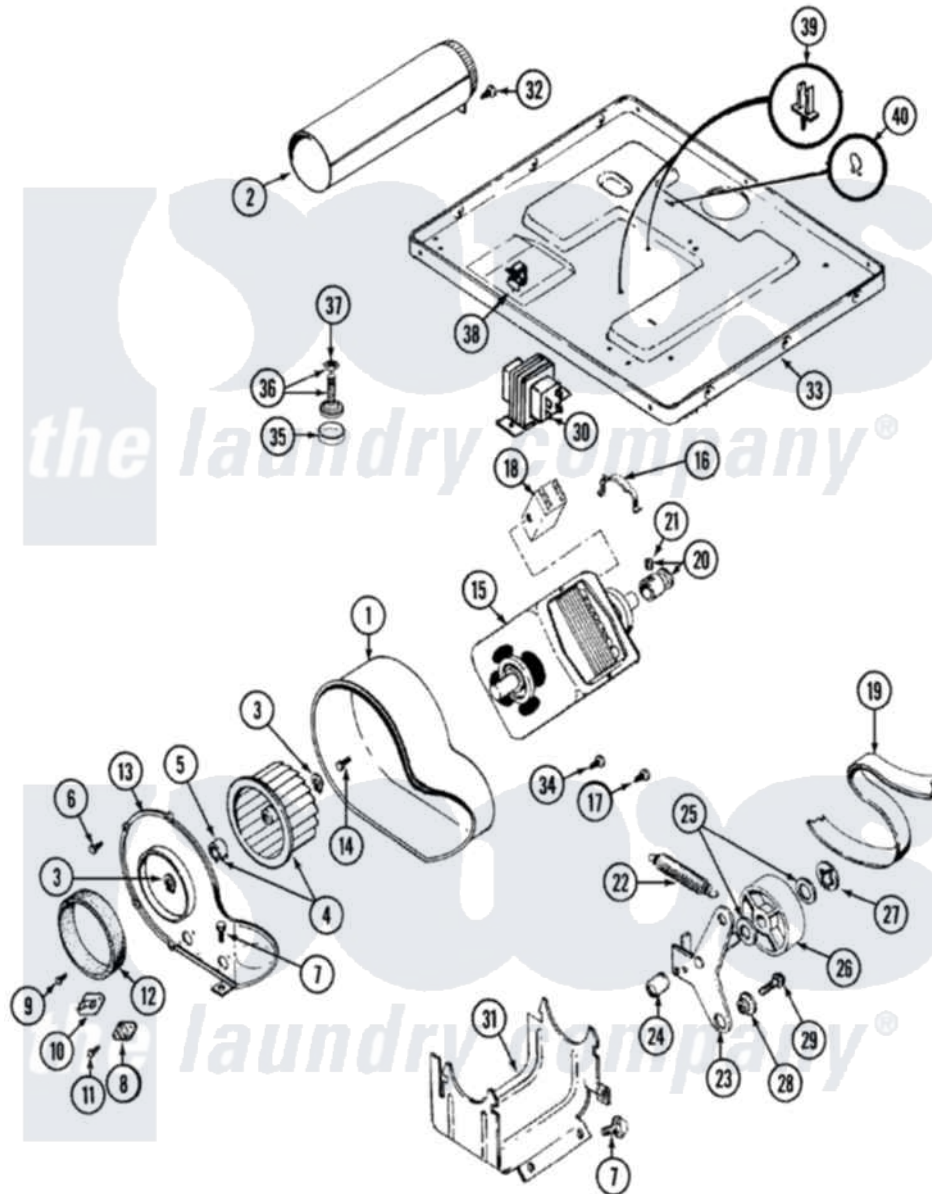

Maytag LDE7304AGE 06 - MOTOR DRIVE

Maytag [Residential Maytag LDE7304AGE Dryer Parts](#) Parts Diagram 06 - MOTOR DRIVE
 Click on the part number to view part

Item	Original Part Number	Replaced By	Status	Part Description
1	Y312893			Housing, Blower
2	Y303442			EXHAUST DUCT ASSEMBLY
3	410233	9703438		Ring-Retrn
4	Y303836			Blower Wheel Assembly And Clamp
5	312967			Clamp, Blower Housing
6	Y312961	W10116751		Screw
7	Y313561			Screw---NA
8	307249			Thermostat, Multi-Temp
9	211294	90767		Screw, 8A X 3/8 HeX Washer Head Tapping
10	306604			Cut-Off, Thermal Part Not Used
11	314848	W10116760		Screw
12	Y312901			Seal, Housing Cover
13	314846			Cover, Blower Housing
14	Y310632	1163839		Screw

15	Y304656		Not Available	MOTOR (240V 50HZ)
16	Y015825			Clip, Motor To Motor Support
17	Y312961	W10116751		Screw
18	306207		Not Available	(PROD. No.303358-8 & No.303358-9)
19	Y312959			Poly "V" Belt For Tumbler
20	305186			Pulley, Motor
21	Y053241			Set Screw, Motor Pulley
22	Y303945			IDLER SPRING ASSY. W/PLUG
23	Y303363	6-3033630		Idler Arm
24	Y313582	W10116756		Spacer
25	Y312527			Washer, Idler Shaft
26	Y303705	6-3037050		Pulley- ID
27	312958	354987		Ring, Retaining
28	Y312894	315772		Sleeve, Idler Arm
29	Y014874			Screw, Idler Arm And Sleeve
30	211294	90767		Screw, 8A X 3/8 HeX Washer Head Tapping
"	307928	12001933		Transformer
31	312897		Not Available	SUPPORT, MOTOR
32	Y310632	1163839		Screw
33	Y305084			Base Assembly
34	211294	90767		Screw, 8A X 3/8 HeX Washer Head Tapping
35	Y314137			Foot, Rubber
36	Y305086			Adjustable Leg And Nut
37	Y052740	62739		Nut, Lock
38	Y310376			Clip, Door Switch Harness
39	315471	22003298		Retainer, Wire
40	410490			Spring, Retainer Wire Harness