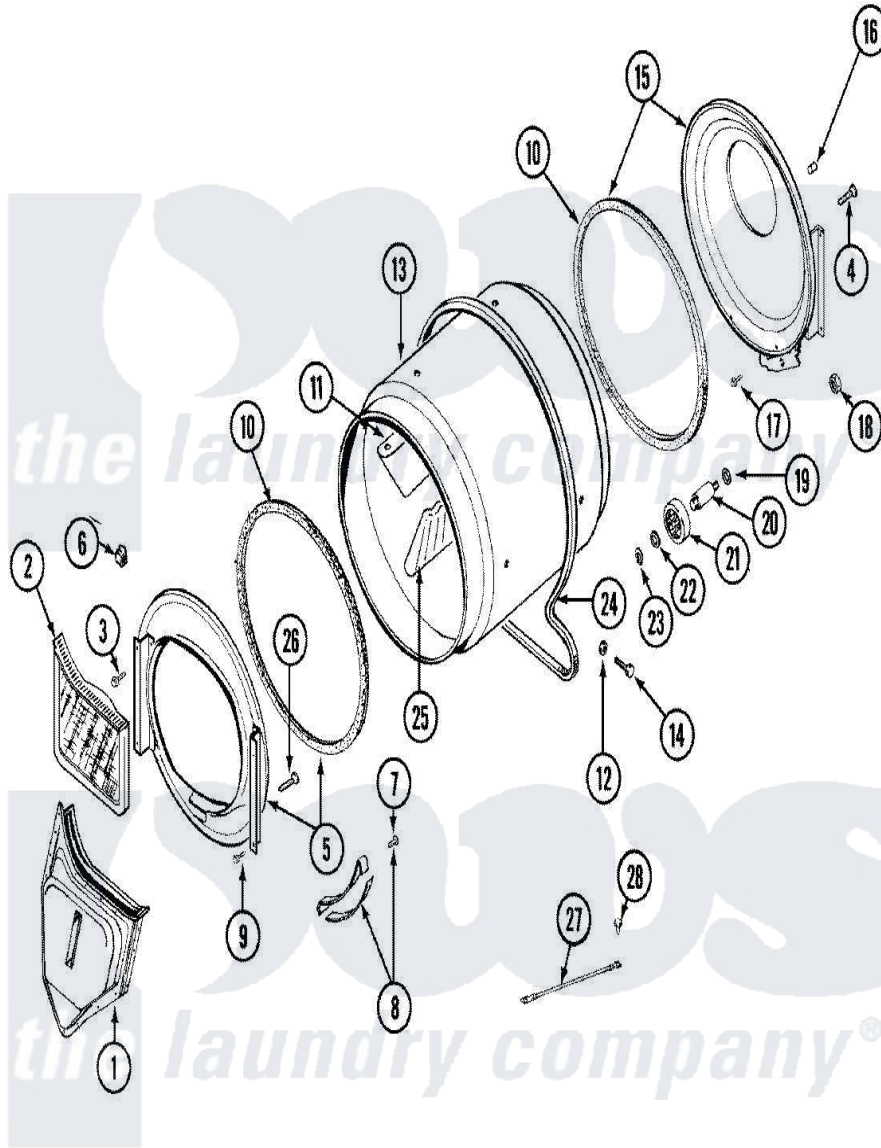

Maytag LDE7304AGE 07 - TUMBLER

Maytag Residential Maytag LDE7304AGE Dryer Parts Parts Diagram 07 - TUMBLER
 Click on the part number to view part

Item	Original Part Number	Replaced By	Status	Part Description
1	33001016			Outlet Duct Assembly
2	33001171	33002970		Lint Filte
3	313764		Not Available	SCREW
4	Y313561			Screw----NA
5	33001179			Front, Tumbler
6	Y310376			Clip, Door Switch Harness
7	210720			Rivet, Bearing To Tumbler Frmt
8	306508			Tumbler Bearing Kit ---W
9	Y310632	1163839		Screw
10	314820			Seal, Tumbler
11	33001012			Baffle
12	314158			Washer, Baffle To Tumbler
13	33001108		Not Available	DRYER TUMBLER, W/O BAFFLES
14	Y310759			Screw, Tumbler Baffles
15	33001178			Back, Tumbler
16	313915	31-3915		Tech Sheet

17	Y310632	1163839	Screw
18	312538	33001443	Nut, Hex
19	Y313347	312535	Washer, Vault Mounting Brk.
20	Y312948	6-3129480	Shaft- Tumbler
21	Y303373	12001541	Drum Roller/Washer Assembly--W
22	312535		Washer, Vault Mounting Brk.
23	410233	9703438	Ring-Retrn
24	Y312959		Poly "V" Belt For Tumbler
25	33001004		Baffle, Tall
26	Y314110	33002917	Screw, No.10-16
27	901220		Ground Wire
28	910343	488234	Screw 8-32 X 1/4