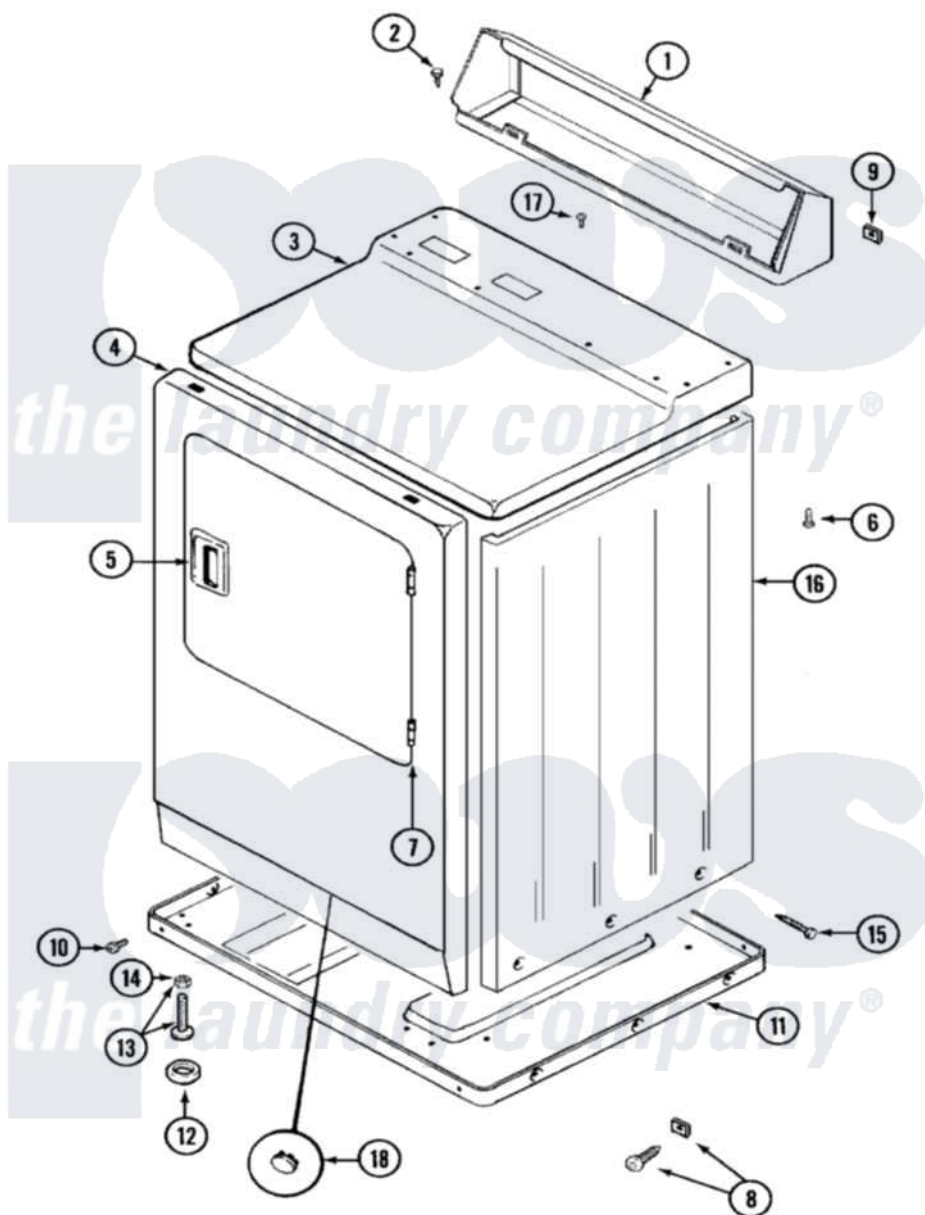

Maytag LDE7304AGM 01 - CABINET-FRONT (LDE7304AGM & LDG7304AGM)

Maytag Residential Maytag LDE7304AGM Dryer Parts Parts Diagram 01 - CABINET-FRONT (LDE7304AGM & LDG7304AGM)

Click on the part number to view part

Item	Original Part Number	Replaced By	Status	Part Description
1	305193L			Console
2	211294	90767		Screw, 8A X 3/8 HeX Washer Head Tapping
"	Y313559			Screw
3	33001166		Not Available	COVER, TOP (ALM)---NA
4	33001258	33001242		Panel, Front
5	33001254	37001047		Handle, Door
6	214354			Screw, Top Cover To Cabnt.
7	33001230			Hinge, Door
8	204439			Screw And Fstner Assembly
9	215075			Fastener, Control Panel To Console
10	Y313561			Screw---NA
"	Y310632	1163839		Screw
11	Y303361		Not Available	BASE ASSY. (UPPER & LOWER)

12	Y314137		Foot, Rubber
13	Y305086		Adjustable Leg And Nut
14	Y052740	62739	Nut, Lock
15	213007		Xfor Cabinet See Cabinet, Back
16	33001160	Not Available	CABINET (ALM)
17	210186	3370225	Screw
18	33001168	Not Available	PLUG, SIGHT HOLE (ALM)