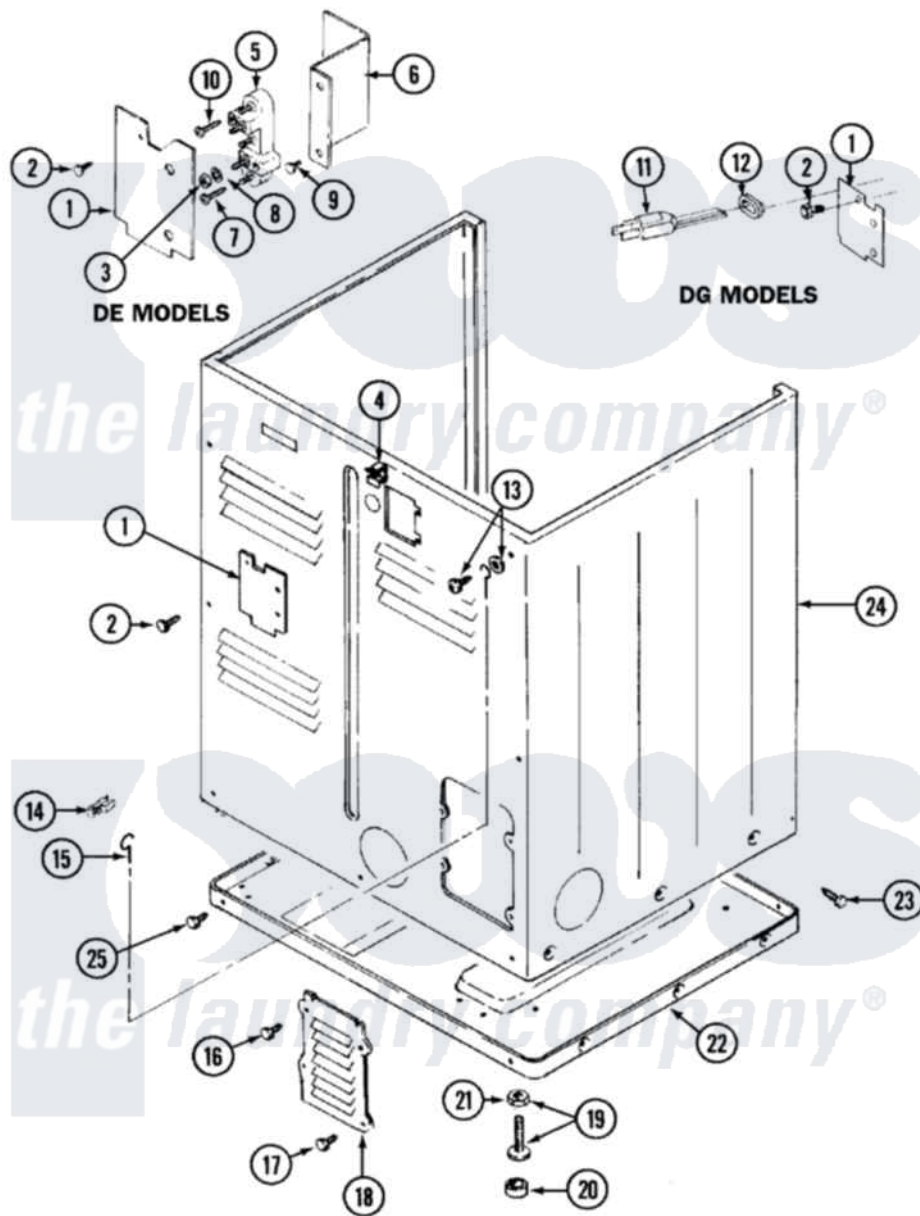

Maytag LDE7304AGM 02 - CABINET-REAR (LDE7304AGM & LDG7304AGM)

Maytag Residential Maytag LDE7304AGM Dryer Parts Parts Diagram 02 - CABINET-REAR (LDE7304AGM & LDG7304AGM)

Click on the part number to view part

Item	Original Part Number	Replaced By	Status	Part Description
1	Y312905		Not Available	COVER, TERMINAL
2	<a href="#">Y313561</a>			Screw----NA
3	311484	<a href="#">112432</a>		Nut
5	<a href="#">400008</a>			Block, Terminal
6	<a href="#">Y312904</a>			Bracket, Terminal Block
7	Y312209	<a href="#">W10001200</a>		Screw
8	<a href="#">Y311270</a>			Washer, Terminal Block
9	Y310632	<a href="#">1163839</a>		Screw
10	<a href="#">33001245</a>			Screw----NA
13	303846	<a href="#">22003781</a>		Screw, Ground Strap
14	<a href="#">301548</a>			Clamp, Ground Wire
15	<a href="#">204807</a>			Ground Wire, Supp. Plite To Top Cover
16	<a href="#">Y313559</a>			Screw
17	241294	<a href="#">90767</a>		Screw, 8A X 3/8 HeX Washer

17	<a href="#">Z11294</a>	<a href="#">90707</a>		Head Tapping
18	Y312951		Not Available	ACCESS COVER, BACK
19	<a href="#">Y305086</a>			Adjustable Leg And Nut
20	<a href="#">Y314137</a>			Foot, Rubber
21	Y052740	<a href="#">62739</a>		Nut, Lock
22	Y303361		Not Available	BASE ASSY. (UPPER & LOWER)
23	<a href="#">213007</a>			Xfor Cabinet See Cabinet, Back
24	33001160		Not Available	CABINET (ALM)
25	<a href="#">Y313561</a>			Screw---NA
"	Y310632	<a href="#">1163839</a>		Screw