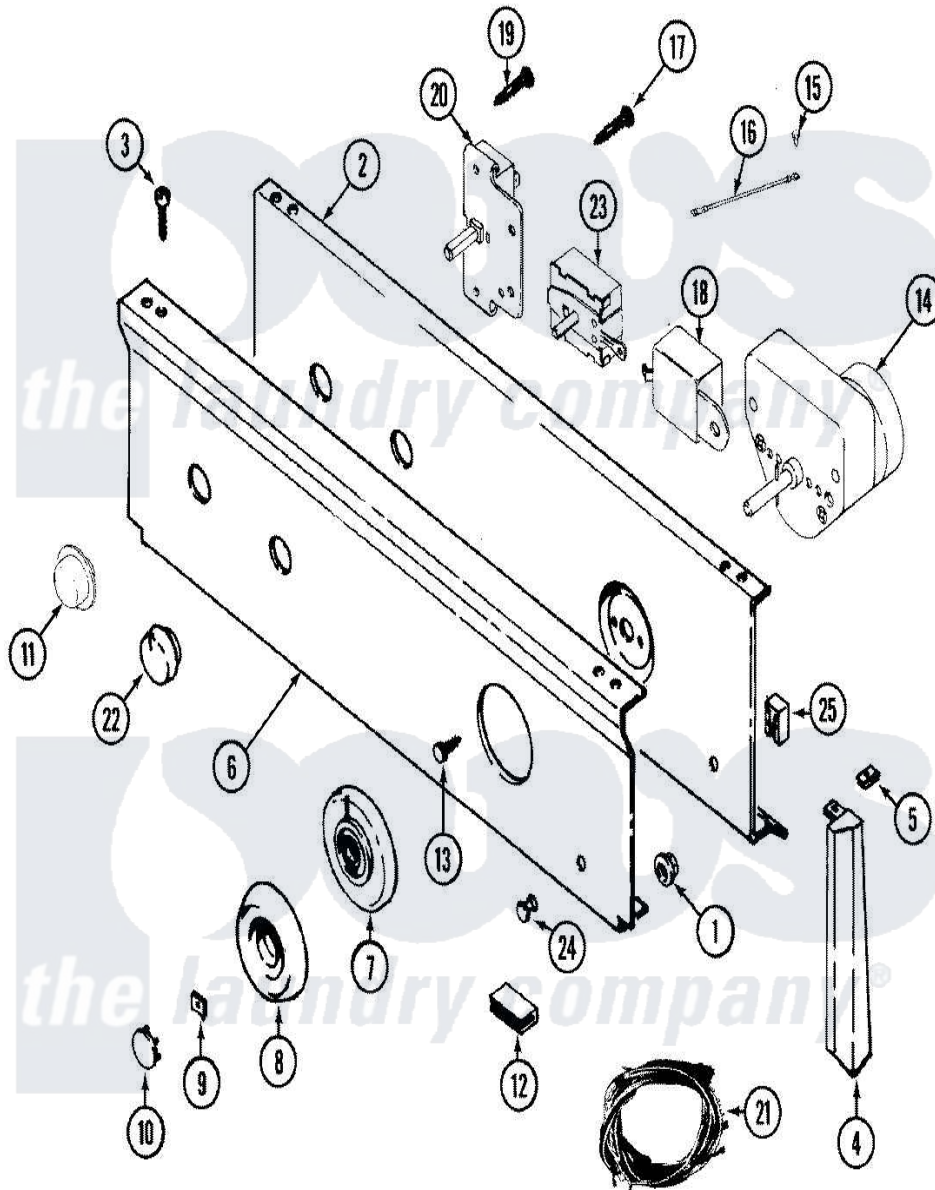

Maytag LDE7304AGM 03 - CONTROL PANEL (LDE7304AGM & LDG7304AGM)

Maytag Residential Maytag LDE7304AGM Dryer Parts Parts Diagram 03 - CONTROL PANEL (LDE7304AGM & LDG7304AGM)

[Click on the part number to view part](#)

Item	Original Part Number	Replaced By	Status	Part Description
1	214872			Palnut, End Cap Note: Nut, Lamp Holder
2	33001237		Not Available	PLATE, SUPPORT
3	210932			Screw, No.8 X 9/16 Ctsk Note: Screw, Inlet Duct
4	22001292	22001567		Cap, End
"	22001293			End Cap, Control Panel
"	22001566	22001293		End Cap, Control Panel
"	22001567			Cap, End
5	214894			Fastener, End Cap
6	33001472		Not Available	PANEL, CONTROL (ALM)
7	33001372		Not Available	SKIRT, TIMER DIAL (ALM)
8	33001282	33002325		Knob Assembly
9	312273			Nut, Control Knob
10	216424		Not Available	CAP, KNOB (ALM)

11	33001371		Button, Push-To-Start
12	214897		Pad, Control Panel
13	315317	488234	Screw 8-32 X 1/4
14	33001037		Timer RPR
15	210186	3370225	Screw
16	204807		Ground Wire, Supp. Plte To Top Cover
17	315317	488234	Screw 8-32 X 1/4
18	305205	694419	Mini-Buzzer
19	315317	488234	Screw 8-32 X 1/4
20	33001232	Not Available	SWITCH, PUSH TO START
21	33001571	Not Available	WIRE HARNESS, MAIN
"	33001341		Wire Harness, Main
22	22001269	Not Available	KNOB ASSY. (ALM)
23	33001228	Not Available	SWITCH, TEMP. (3 POSITIONS)
24	22001215	7730P011-60	Lens, Indicator Light
25	33001223	Not Available	LIGHT, INDICATOR
26	33001256		Manual, Use And Care
"	16000327	Not Available	GUIDE, QUICK REF. - MAYTAG