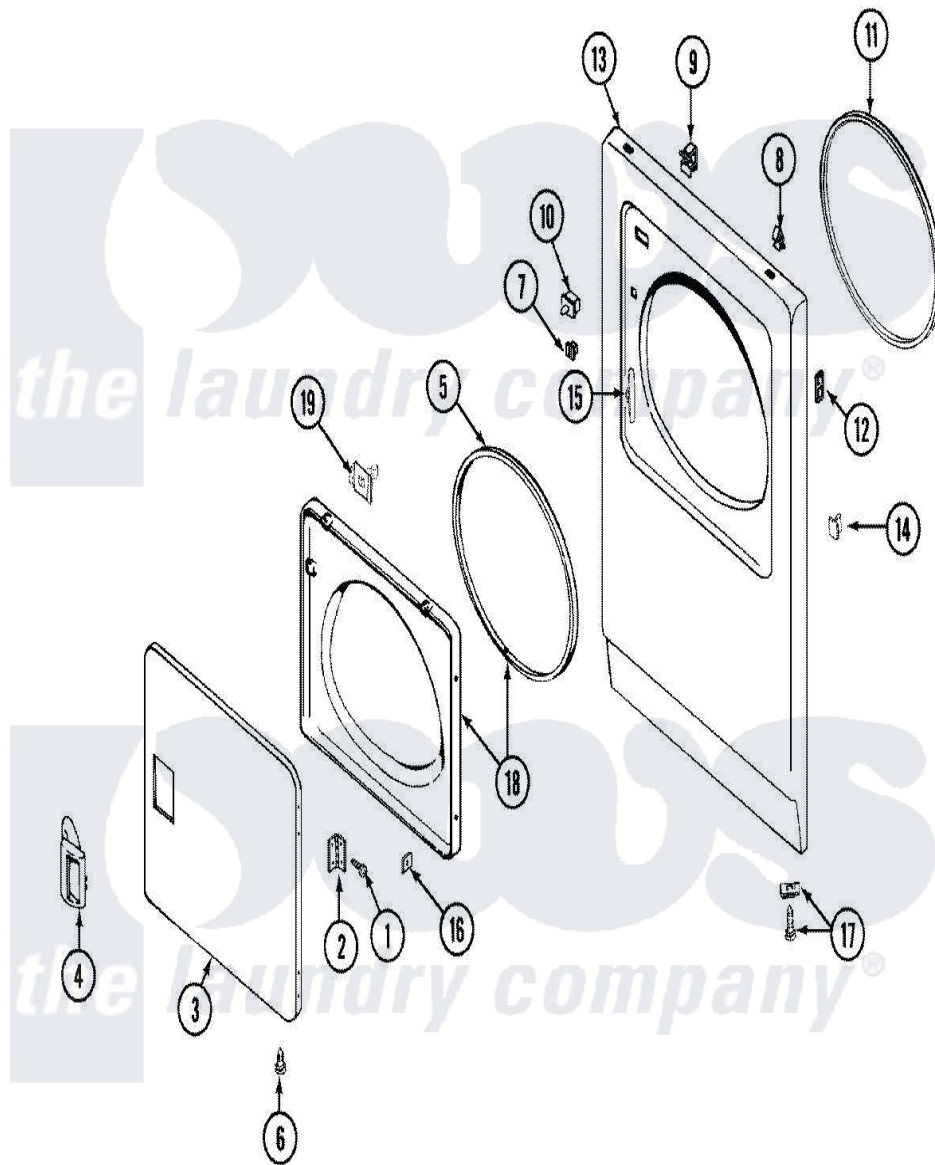

Maytag LDE7304AGM 04 - DOOR (LDE7304AGM & LDG7304AGM)

Maytag [Residential Maytag LDE7304AGM Dryer Parts](#) Parts Diagram 04 - DOOR (LDE7304AGM & LDG7304AGM)
 Click on the part number to view part

| Item | Original Part Number | Replaced By | Status | Part Description |
|------|--------------------------|---------------------------|---------------|-----------------------------|
| 1 | Y314062 | | | Screw, Door Hinge And Panel |
| 2 | 33001230 | | | Hinge, Door |
| 3 | 33001257 | 33001240 | | Door |
| 4 | 33001254 | 37001047 | | Handle, Door |
| 5 | 33001131 | | | Seal, Door |
| 6 | 33001168 | | Not Available | PLUG, SIGHT HOLE (ALM) |
| 7 | Y304578 | LA-1003 | | Door Catch Kit |
| 8 | 212982 | 22001650 | | Fastener, Spring |
| 9 | Y310376 | | | Clip, Door Switch Harness |
| 10 | Y305754 | W10169313 | | Switch-Dor |
| " | 33001508 | W10169313 | | Switch-Dor |
| 11 | 314937 | | | Seal, Front Panel |
| 12 | 33001173 | | Not Available | NUT, SPEED |
| " | 33001172 | | Not Available | SCREW, PLASTIC |
| 13 | 33001258 | 33001242 | | Panel, Front |
| 14 | 33001174 | LA-1003 | | Door Catch Kit |

| | | | |
|----|--------------------------|---------------|---------------------------------|
| 15 | 33001176 | | Cover, Hinge Hole |
| 16 | Y313910 | | Clip, Door Liner To Outer Panel |
| 17 | 204439 | | Screw And Fstner Assembly |
| 18 | 33001243 | Not Available | PANEL, INNER DOOR (W/SEAL) |
| 19 | 33001305 | | Strike, Door |