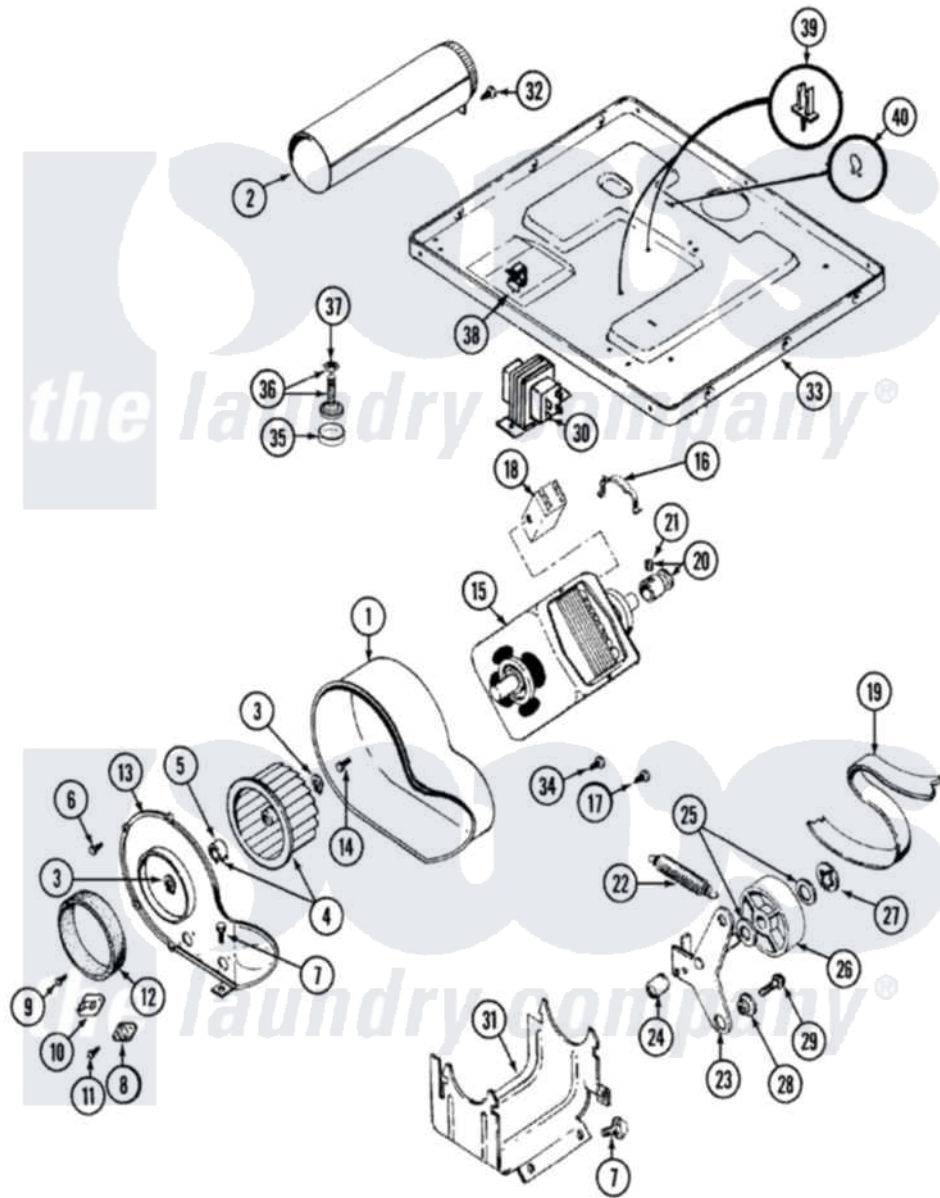

Maytag LDE7304AGM 06 - MOTOR DRIVE (LDE7304AGM & LDG7304AGM)

Maytag Residential Maytag LDE7304AGM Dryer Parts Parts Diagram 06 - MOTOR DRIVE (LDE7304AGM & LDG7304AGM)

Click on the part number to view part

Item	Original Part Number	Replaced By	Status	Part Description
1	Y312893			Housing, Blower
2	Y303442			EXHAUST DUCT ASSEMBLY
3	410233	9703438		Ring-Retrn
4	Y303836			Blower Wheel Assembly And Clamp
5	312967			Clamp, Blower Housing
6	Y312961	W10116751		Screw
7	Y313561			Screw---NA
8	307249			Thermostat, Multi-Temp
9	211294	90767		Screw, 8A X 3/8 HeX Washer Head Tapping
10	306604			Cut-Off, Thermal Part Not Used
11	314848	W10116760		Screw
12	Y312901			Seal, Housing Cover
13	314846			Cover, Blower Housing

14	Y310632	1163839		Screw
15	Y304656		Not Available	MOTOR (240V 50HZ)
16	Y015825			Clip, Motor To Motor Support
17	Y312961	W10116751		Screw
18	306207		Not Available	(PROD. No.303358-8 & No.303358-9)
19	Y312959			Poly "V" Belt For Tumbler
20	305186			Pulley, Motor
21	Y053241			Set Screw, Motor Pulley
22	Y303945			IDLER SPRING ASSY. W/PLUG
23	Y303363	6-3033630		Idler Arm
24	Y313582	W10116756		Spacer
25	Y312527			Washer, Idler Shaft
26	Y303705	6-3037050		Pulley- ID
27	312958	354987		Ring, Retaining
28	Y312894	315772		Sleeve, Idler Arm
29	Y014874			Screw, Idler Arm And Sleeve
30	211294	90767		Screw, 8A X 3/8 HeX Washer Head Tapping
"	307928	12001933		Transformer
31	312897		Not Available	SUPPORT, MOTOR
32	Y310632	1163839		Screw
33	Y305084			Base Assembly
34	211294	90767		Screw, 8A X 3/8 HeX Washer Head Tapping
35	Y314137			Foot, Rubber
36	Y305086			Adjustable Leg And Nut
37	Y052740	62739		Nut, Lock
38	Y310376			Clip, Door Switch Harness
39	315471	22003298		Retainer, Wire
40	410490			Spring, Retainer Wire Harness