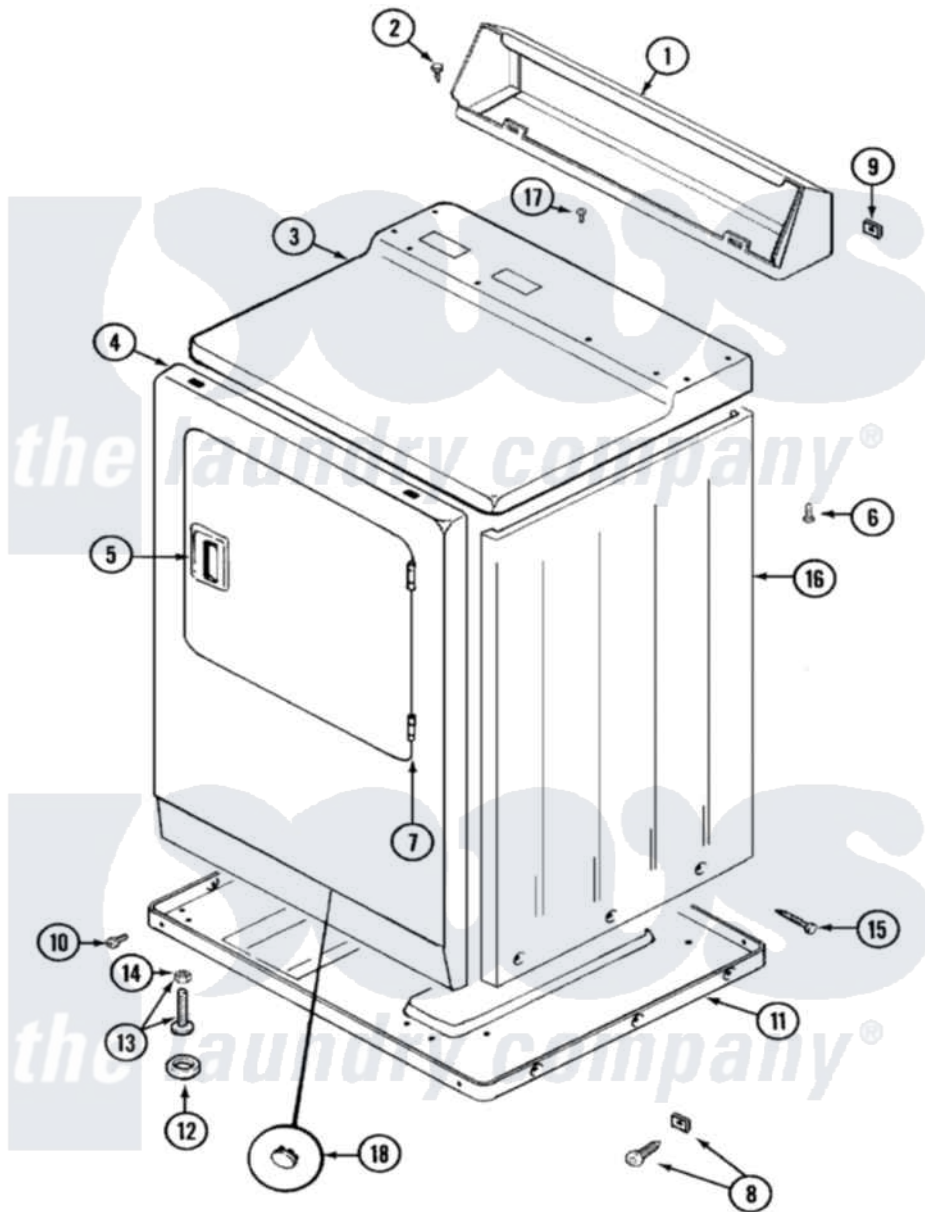

Maytag LDE7314ACE 01 - CABINET-FRONT

Maytag Residential Maytag LDE7314ACE Dryer Parts Parts Diagram 01 - CABINET-FRONT
 Click on the part number to view part

Item	Original Part Number	Replaced By	Status	Part Description
1	Y305193			Console
2	216423	3370225		Screw
3	33001165			Top Cover Assembly
4	33001242			Panel, Front
5	33001241			Handle, Door
6	214354			Screw, Top Cover To Cabnt.
7	33001230			Hinge, Door
8	204439			Screw And Fstner Assembly
9	215075			Fastener, Control Panel To Console
10	Y313561			Screw---NA
"	Y310632	1163839		Screw
11	Y303361		Not Available	BASE ASSY. (UPPER & LOWER)
12	Y314137			Foot, Rubber
13	Y305086			Adjustable Leg And Nut
14	Y052740	62739		Nut, Lock

15	213007		Xfor Cabinet See Cabinet, Back
16	33001159	33001327	Cabinet
17	210186	3370225	Screw
18	33001132	33002342	Plug, Sifht Hole