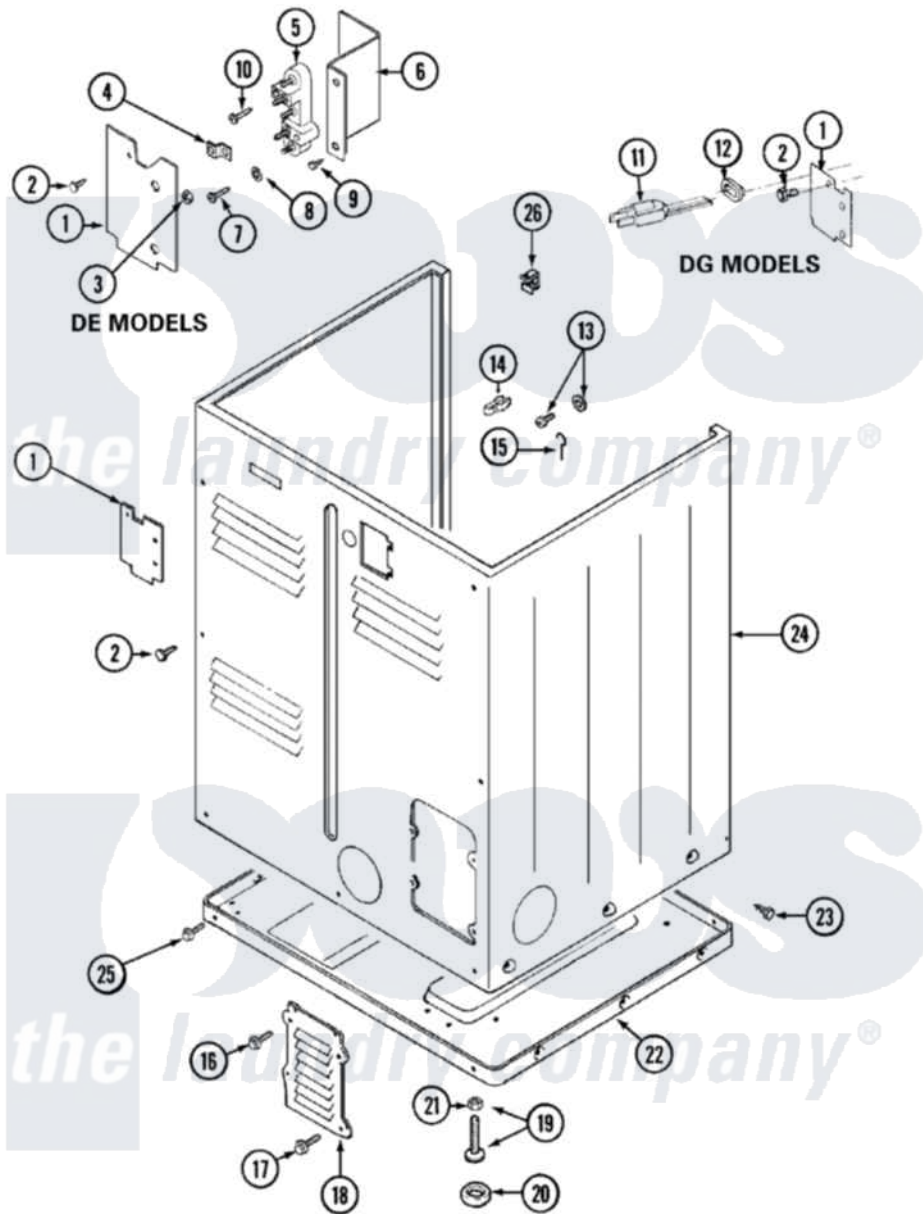

Maytag LDE7314ACE 02 - CABINET-REAR

Maytag [Residential Maytag LDE7314ACE Dryer Parts](#) Parts Diagram 02 - CABINET-REAR
 Click on the part number to view part

Item	Original Part Number	Replaced By	Status	Part Description
1	Y312905		Not Available	COVER, TERMINAL
2	Y313561			Screw----NA
3	311484	112432		Nut
4	Y312184			Strap, Grounding
5	400008			Block, Terminal
6	Y312904			Bracket, Terminal Block
7	Y312209	W10001200		Screw
8	Y311270			Washer, Terminal Block
9	Y310632	1163839		Screw
10	33001245			Screw----NA
13	303846	22003781		Screw, Ground Strap
14	301548			Clamp, Ground Wire
15	204807			Ground Wire, Supp. Plte To Top Cover
16	Y313559			Screw
17	211294	90767		Screw, 8A X 3/8 HeX Washer Head Tapping

18	Y312951	Not Available	ACCESS COVER, BACK
19	Y305086		Adjustable Leg And Nut
20	Y314137		Foot, Rubber
21	Y052740	62739	Nut, Lock
22	Y303361	Not Available	BASE ASSY. (UPPER & LOWER)
23	213007		Xfor Cabinet See Cabinet, Back
24	33001159	33001327	Cabinet
25	Y310632	1163839	Screw
"	Y313561		Screw----NA