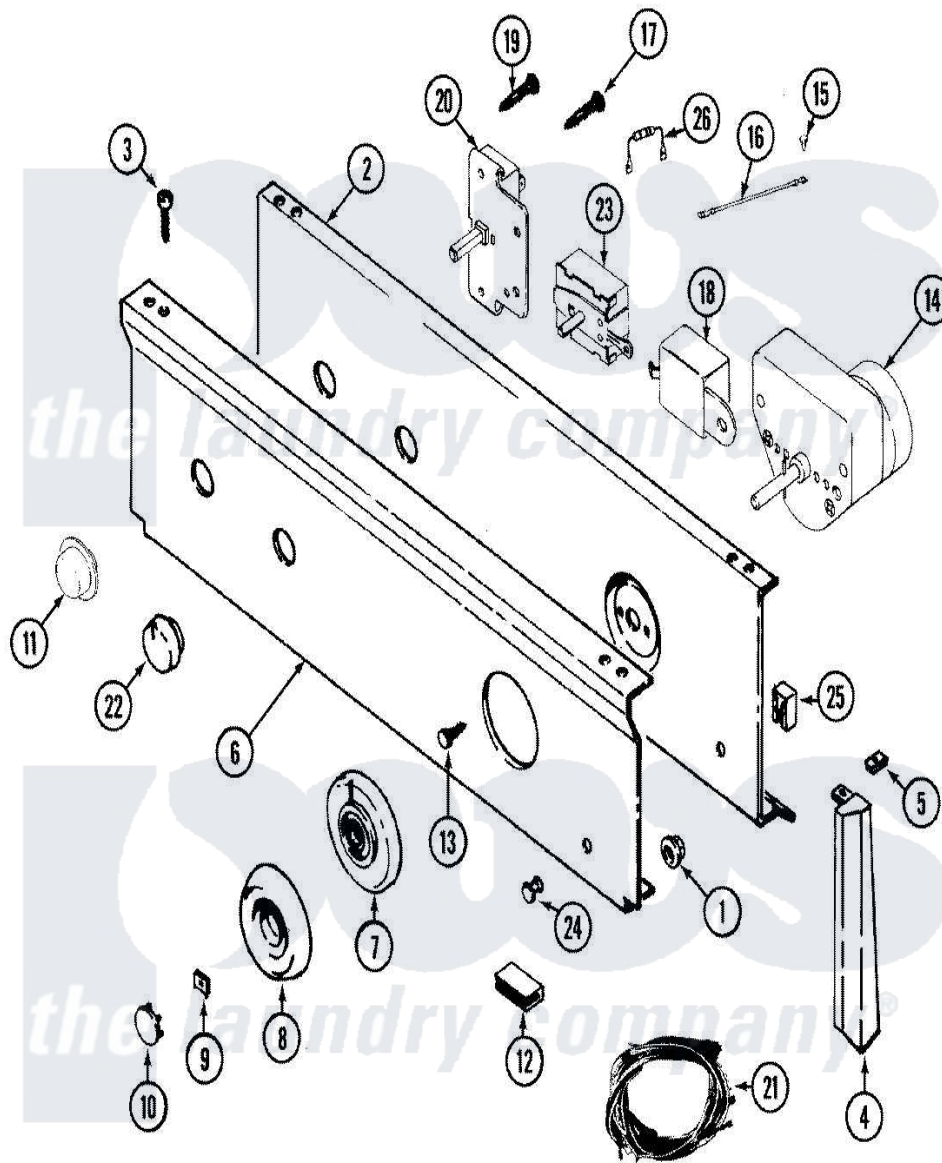

# Maytag LDE7314ACE 03 - CONTROL PANEL

Maytag Residential Maytag LDE7314ACE Dryer Parts Parts Diagram 03 - CONTROL PANEL  
 Click on the part number to view part

Item	Original Part Number	Replaced By	Status	Part Description
1	<a href="#">214872</a>			Palnut, End Cap Note: Nut, Lamp Holder
2	33001237		Not Available	PLATE, SUPPORT
3	<a href="#">210932</a>			Screw, No.8 X 9/16 Ctsk Note: Screw, Inlet Duct
4	22001289		Not Available	END CAP, CTRL. PNL. (LT-WHT)
"	<a href="#">22001291</a>			End Cap, Control Panel
"	<a href="#">22001564</a>			Cap, End
"	22001565		Not Available	CAP, END (LT-WHT)
5	<a href="#">214894</a>			Fastener, End Cap
6	<a href="#">33001077</a>			Panel, Control
7	<a href="#">33001183</a>			Skirt, Timer Dial
8	<a href="#">33001255</a>			Knob, Timer
9	<a href="#">312273</a>			Nut, Control Knob
10	216250	<a href="#">22001446</a>		Cap, Knob
11	33001185	<a href="#">33001187</a>		Button

12	<a href="#">214897</a>		Pad, Control Panel
13	315317	<a href="#">488234</a>	Screw 8-32 X 1/4
14	<a href="#">Y308254</a>		Timer
15	210186	<a href="#">3370225</a>	Screw
16	<a href="#">204807</a>		Ground Wire, Supp. Plte To Top Cover
17	315317	<a href="#">488234</a>	Screw 8-32 X 1/4
18	Y308205	<a href="#">33001623</a>	Buzzer, Non-Adjustable
19	315317	<a href="#">488234</a>	Screw 8-32 X 1/4
20	33001232	Not Available	SWITCH, PUSH TO START
21	33001123	Not Available	HARNESS, WIRE
"	33001538	Not Available	HARNESS, WIRE
"	<a href="#">33001342</a>		Wire Harness, Main
22	22001268	Not Available	KNOB ASSY. (WHT)
23	33001229	Not Available	SWITCH, ROTARY (3 POSITION)
24	22001215	<a href="#">7730P011-60</a>	Lens, Indicator Light
25	<a href="#">33001224</a>		Light, Indicator
26	<a href="#">33001102</a>		Resistor