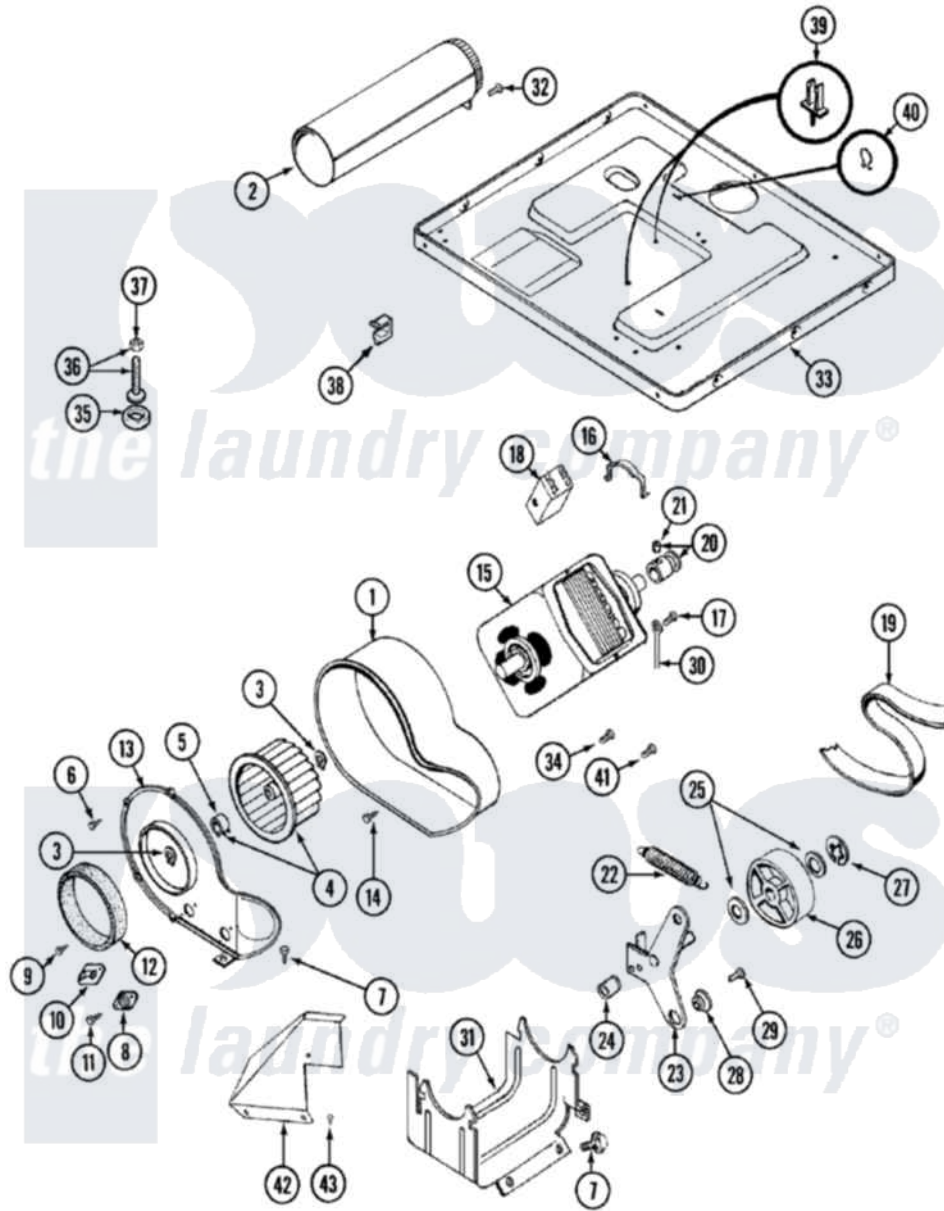

Maytag LDE7314ACE 06 - MOTOR DRIVE

Maytag [Residential Maytag LDE7314ACE Dryer Parts](#) Parts Diagram 06 - MOTOR DRIVE
 Click on the part number to view part

Item	Original Part Number	Replaced By	Status	Part Description
1	Y312893			Housing, Blower
2	Y303442			EXHAUST DUCT ASSEMBLY
3	410233	9703438		Ring-Retrn
4	Y303836			Blower Wheel Assembly And Clamp
5	312967			Clamp, Blower Housing
6	Y312961	W10116751		Screw
7	Y313561			Screw----NA
8	307249			Thermostat, Multi-Temp
9	211294	90767		Screw, 8A X 3/8 HeX Washer Head Tapping
10	306604			Cut-Off, Thermal Part Not Used
11	314848	W10116760		Screw
12	Y312901			Seal, Housing Cover
13	314846			Cover, Blower Housing
14	Y310632	1163839		Screw

15	Y303358	W10410999	Motor-Drive
16	Y015825		Clip, Motor To Motor Support
17	910343	488234	Screw 8-32 X 1/4
18	Y303877	Not Available	SWITCH, MOTOR EXTERNAL START No.303358-2, No.303358-4, 303358-7
"	Y303879		Switch, Motor External Start
"	306207	Not Available	(PROD. No.303358-8 & No.303358-9)
19	Y312959		Poly "V" Belt For Tumbler
20	Y305185	6-3051850	Pulley- MO
21	Y053241		Set Screw, Motor Pulley
22	Y303945		IDLER SPRING ASSY. W/PLUG
23	Y303363	6-3033630	Idler Arm
24	Y313582	W10116756	Spacer
25	Y312527		Washer, Idler Shaft
26	Y303705	6-3037050	Pulley- ID
27	312958	354987	Ring, Retaining
28	Y312894	315772	Sleeve, Idler Arm
29	Y014874		Screw, Idler Arm And Sleeve
30	901220		Ground Wire
31	312897	Not Available	SUPPORT, MOTOR
32	Y310632	1163839	Screw
33	Y305084		Base Assembly
34	211294	90767	Screw, 8A X 3/8 HeX Washer Head Tapping
35	Y314137		Foot, Rubber
36	Y305086		Adjustable Leg And Nut
37	Y052740	62739	Nut, Lock
38	Y310376		Clip, Door Switch Harness
39	315471	22003298	Retainer, Wire
40	410490		Spring, Retainer Wire Harness
41	Y312961	W10116751	Screw
42	315122	Not Available	COVER, THERMOSTAT PART NOT USED (MDE ONLY)
43	Y310632	1163839	Screw