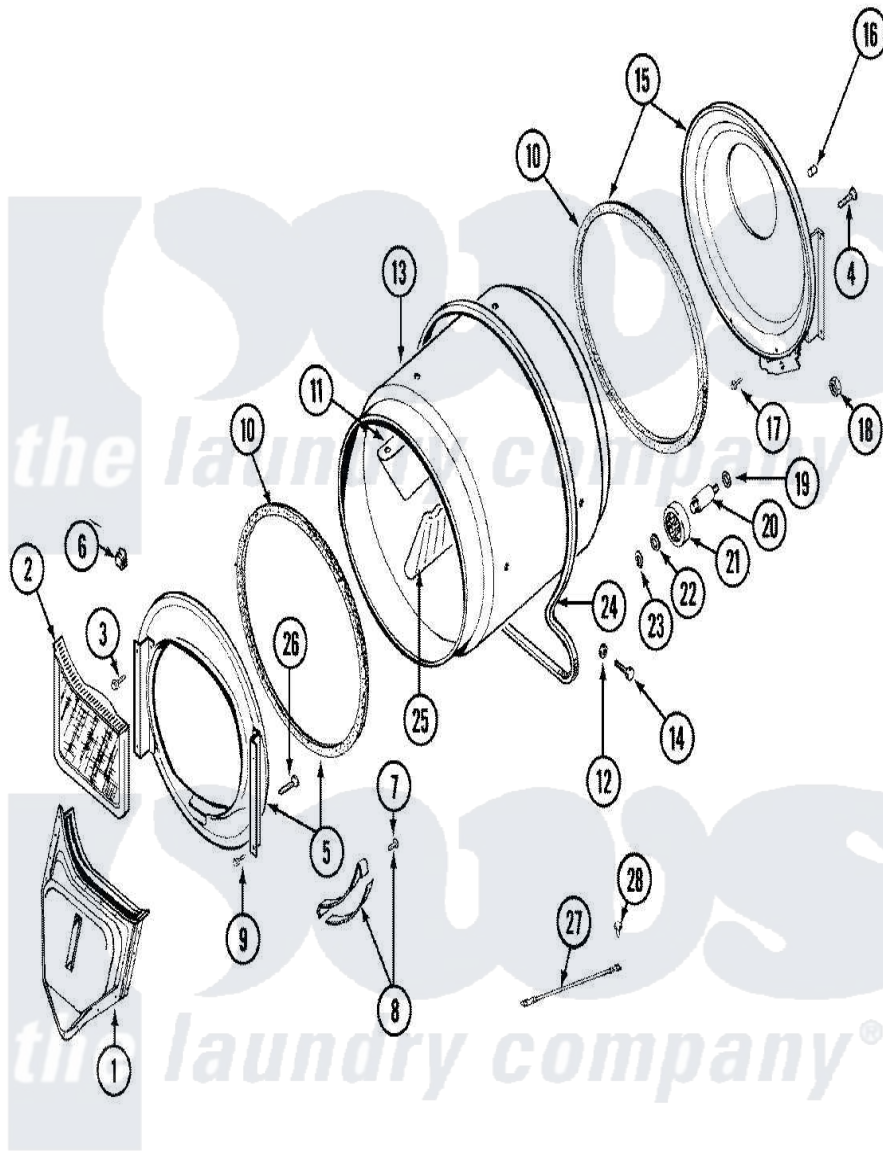

Maytag LDE7314ACE 07 - TUMBLER

Maytag [Residential Maytag LDE7314ACE Dryer Parts](#) Parts Diagram 07 - TUMBLER
 Click on the part number to view part

Item	Original Part Number	Replaced By	Status	Part Description
1	33001016			Outlet Duct Assembly
2	33001171	33002970		Lint Filte
3	313764		Not Available	SCREW
4	Y313561			Screw----NA
5	33001179			Front, Tumbler
6	Y310376			Clip, Door Switch Harness
7	210720			Rivet, Bearing To Tumbler Frmt
8	306508			Tumbler Bearing Kit ----W
9	Y310632	1163839		Screw
10	314820			Seal, Tumbler
11	33001012			Baffle
12	314158			Washer, Baffle To Tumbler
13	33001108		Not Available	DRYER TUMBLER, W/O BAFFLES
14	Y310759			Screw, Tumbler Baffles
15	33001178			Back, Tumbler
16	313915	31-3915		Tech Sheet

17	Y310632	1163839	Screw
18	312538	33001443	Nut, Hex
19	Y313347	312535	Washer, Vault Mounting Brk.
20	Y312948	6-3129480	Shaft- Tumbler
21	Y303373	12001541	Drum Roller/Washer Assembly--W
22	312535		Washer, Vault Mounting Brk.
23	410233	9703438	Ring-Retrn
24	Y312959		Poly "V" Belt For Tumbler
25	33001004		Baffle, Tall
26	Y314110	33002917	Screw, No.10-16
27	901220		Ground Wire
28	910343	488234	Screw 8-32 X 1/4