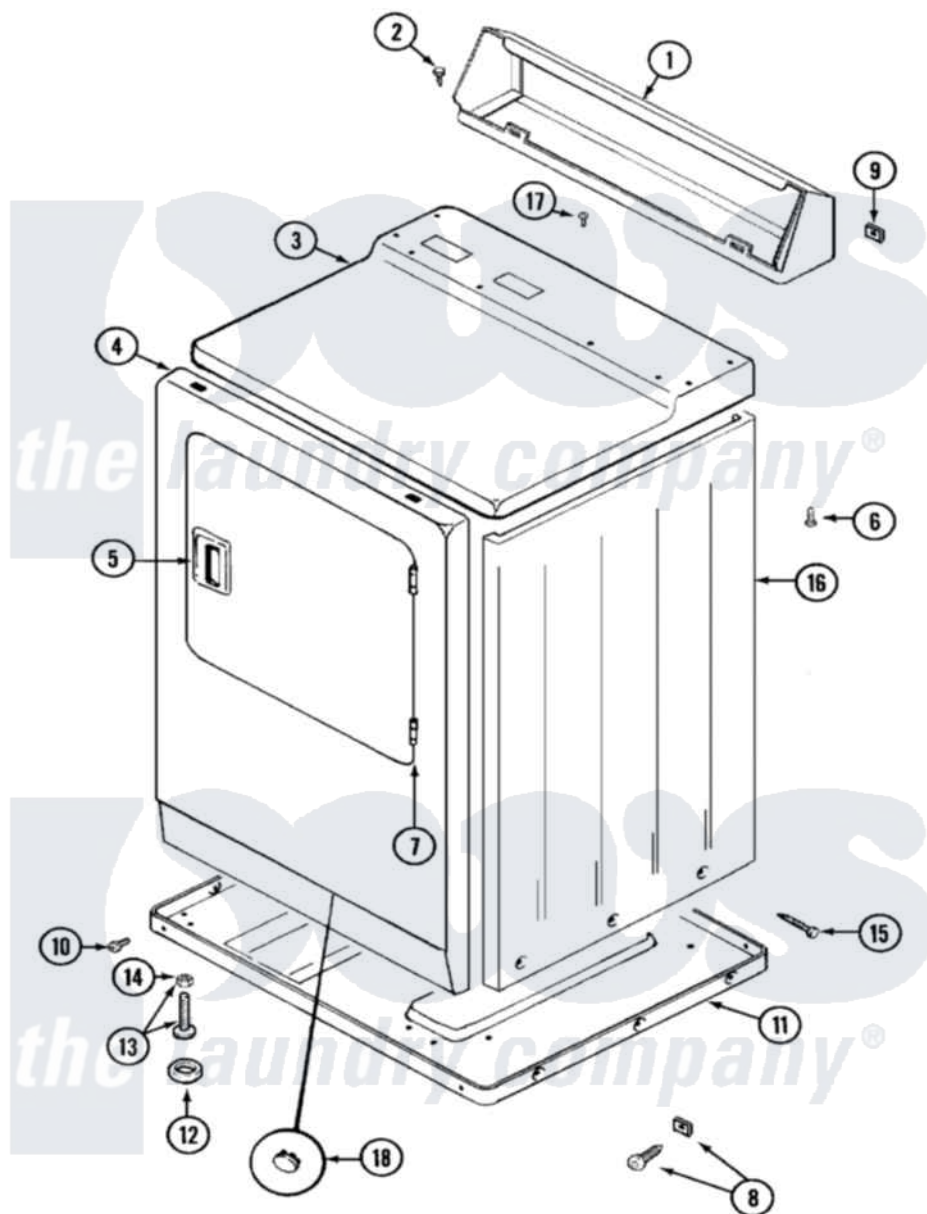

Maytag LDE7314ACL 01 - CABINET-FRONT

Maytag [Residential Maytag LDE7314ACL Dryer Parts](#) Parts Diagram 01 - CABINET-FRONT
 Click on the part number to view part

Item	Original Part Number	Replaced By	Status	Part Description
1	305193L			Console
2	216423	3370225		Screw
3	33001166		Not Available	COVER, TOP (ALM)---NA
4	33001258	33001242		Panel, Front
5	33001254	37001047		Handle, Door
6	214354			Screw, Top Cover To Cabnt.
7	33001230			Hinge, Door
8	204439			Screw And Fstner Assembly
9	215075			Fastener, Control Panel To Console
10	Y313561			Screw---NA
"	Y310632	1163839		Screw
11	Y303361		Not Available	BASE ASSY. (UPPER & LOWER)
12	Y314137			Foot, Rubber
13	Y305086			Adjustable Leg And Nut
14	Y052740	62739		Nut, Lock

15	213007		Xfor Cabinet See Cabinet, Back
16	33001160	Not Available	CABINET (ALM)
17	210186	3370225	Screw
18	33001168	Not Available	PLUG, SIGHT HOLE (ALM)