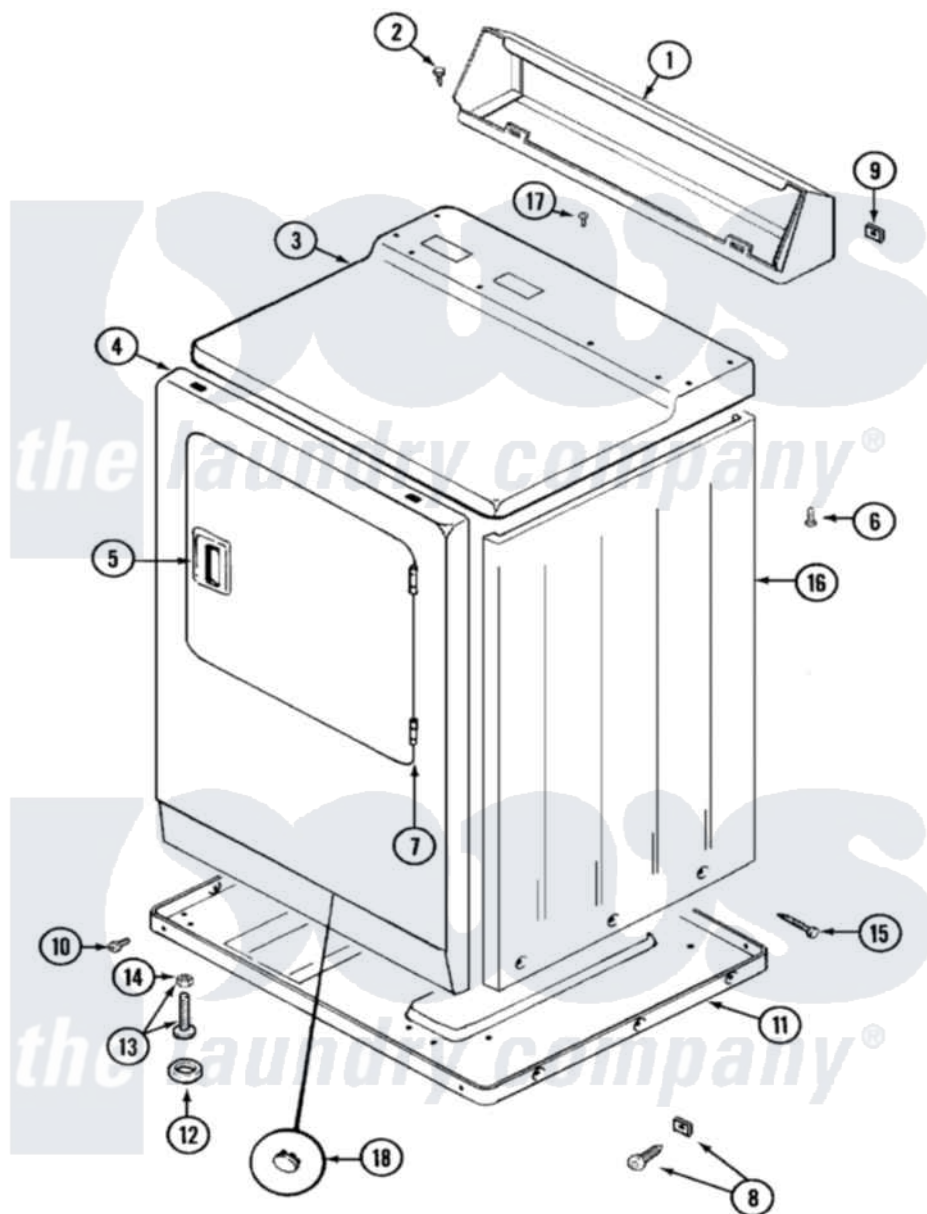

Maytag LDE7314ADE 01 - CABINET-FRONT

Maytag Residential Maytag LDE7314ADE Dryer Parts Parts Diagram 01 - CABINET-FRONT
 Click on the part number to view part

Item	Original Part Number	Replaced By	Status	Part Description
1	Y305193			Console
2	216423	3370225		Screw
3	33001165			Top Cover Assembly
4	33001242			Panel, Front
5	33001241			Handle, Door
6	214354			Screw, Top Cover To Cabnt.
7	33001230			Hinge, Door
8	204439			Screw And Fstner Assembly
9	215075			Fastener, Control Panel To Console
10	Y313561			Screw---NA
"	Y310632	1163839		Screw
11	Y303361		Not Available	BASE ASSY. (UPPER & LOWER)
12	Y314137			Foot, Rubber
13	Y305086			Adjustable Leg And Nut
14	Y052740	62739		Nut, Lock

15	213007		Xfor Cabinet See Cabinet, Back
16	33001159	33001327	Cabinet
17	210186	3370225	Screw
18	33001132	33002342	Plug, Sifht Hole