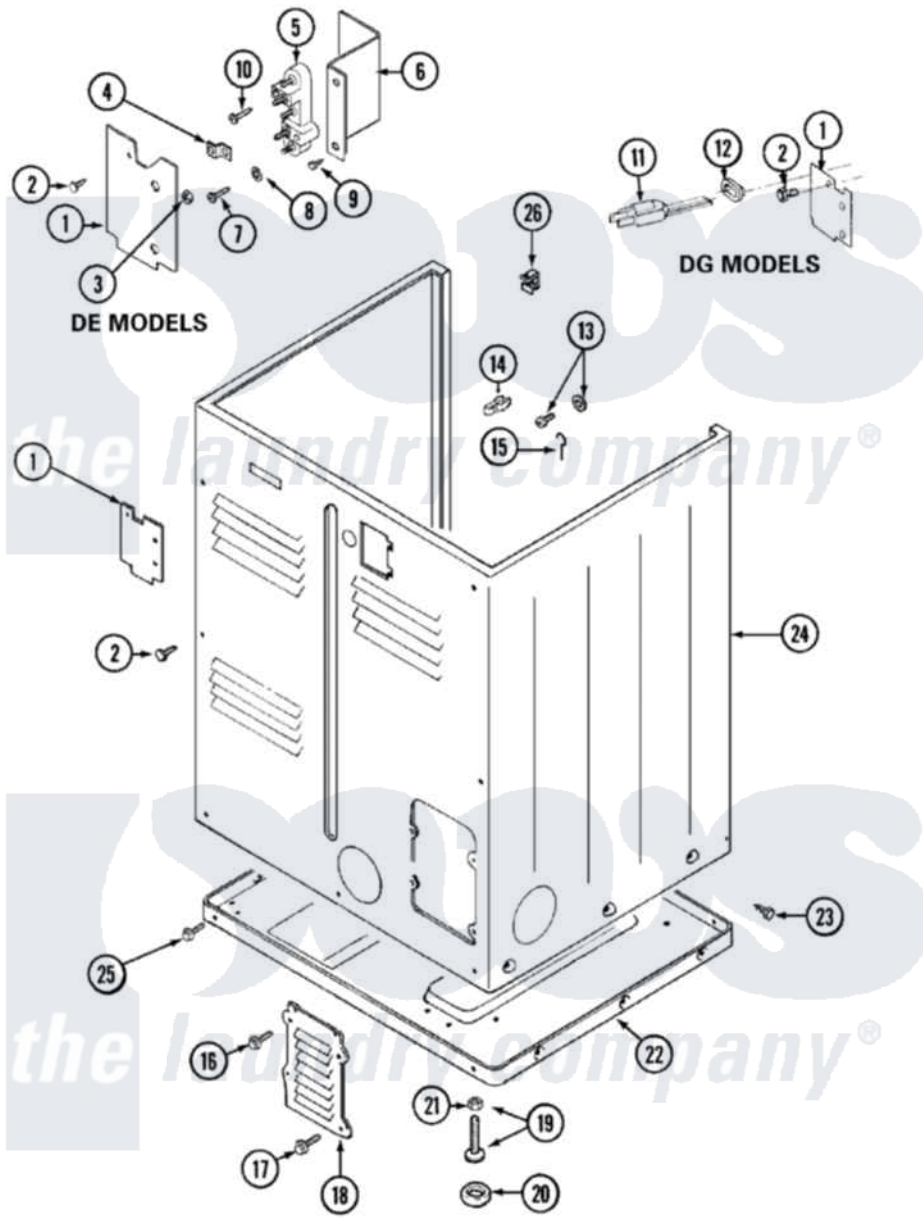

# Maytag LDE7314ADE 02 - CABINET-REAR

Maytag [Residential Maytag LDE7314ADE Dryer Parts](#) Parts Diagram 02 - CABINET-REAR  
 Click on the part number to view part

Item	Original Part Number	Replaced By	Status	Part Description
1	Y312905		Not Available	COVER, TERMINAL
2	<a href="#">Y313561</a>			Screw----NA
3	311484	<a href="#">112432</a>		Nut
5	<a href="#">400008</a>			Block, Terminal
6	<a href="#">Y312904</a>			Bracket, Terminal Block
7	Y312209	<a href="#">W10001200</a>		Screw
11	305168	<a href="#">33002916</a>		Power Cord, Canadian 240V
"	<a href="#">33001425</a>			Locknut, Eared For Canadian
13	303846	<a href="#">22003781</a>		Screw, Ground Strap
14	<a href="#">301548</a>			Clamp, Ground Wire
15	<a href="#">204807</a>			Ground Wire, Supp. Pltte To Top Cover
16	<a href="#">Y313559</a>			Screw
17	211294	<a href="#">90767</a>		Screw, 8A X 3/8 HeX Washer Head Tapping
18	Y312951		Not Available	ACCESS COVER, BACK
19	<a href="#">Y305086</a>			Adjustable Leg And Nut

20	<a href="#">Y314137</a>		Foot, Rubber
21	Y052740	<a href="#">62739</a>	Nut, Lock
22	Y303361		Not Available
			BASE ASSY. (UPPER & LOWER)
23	<a href="#">213007</a>		Xfor Cabinet See Cabinet, Back
24	33001159	<a href="#">33001327</a>	Cabinet
25	<a href="#">Y313561</a>		Screw---NA
"	Y310632	<a href="#">1163839</a>	Screw