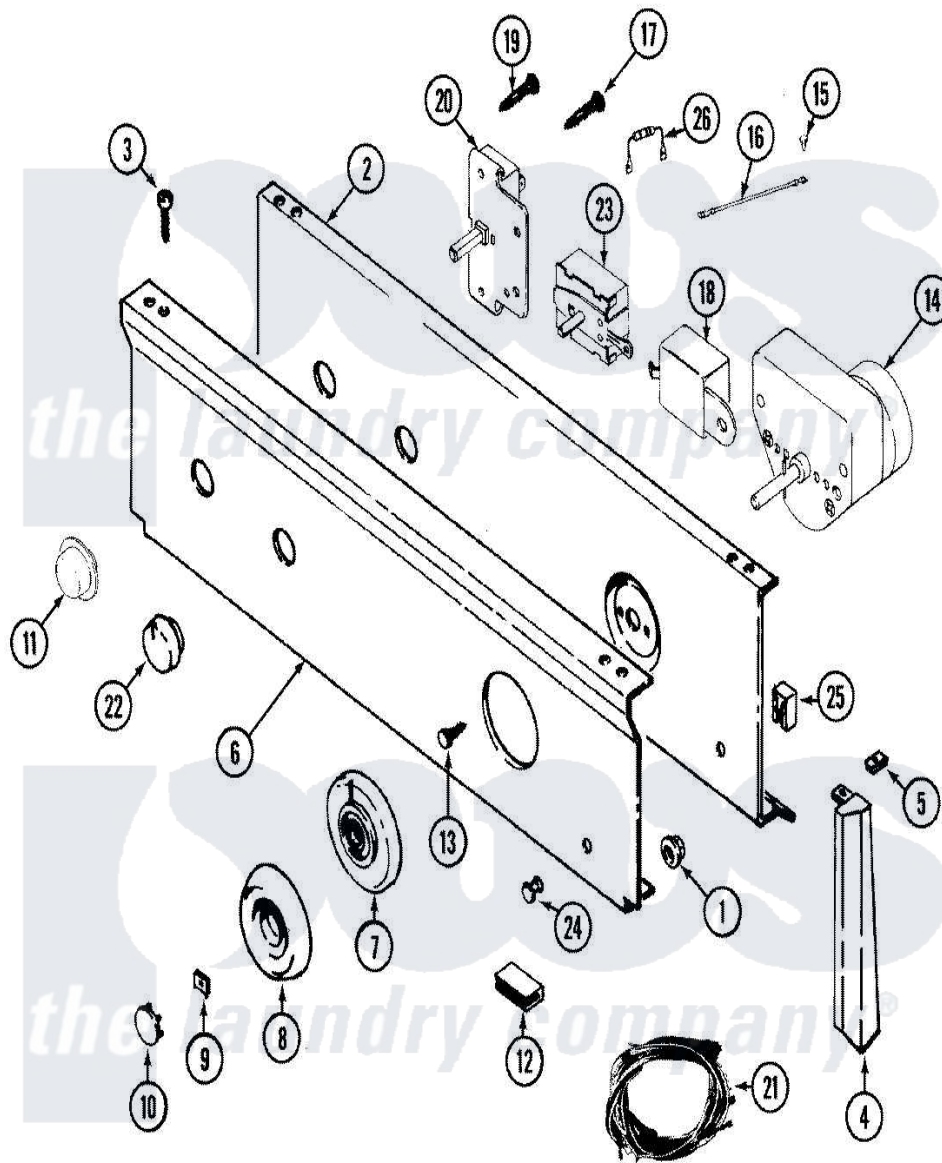

# Maytag LDE7314ADE 03 - CONTROL PANEL

Maytag Residential Maytag LDE7314ADE Dryer Parts Parts Diagram 03 - CONTROL PANEL  
 Click on the part number to view part

Item	Original Part Number	Replaced By	Status	Part Description
1	<a href="#">214872</a>			Palnut, End Cap Note: Nut, Lamp Holder
2	33001237		Not Available	PLATE, SUPPORT
3	<a href="#">210932</a>			Screw, No.8 X 9/16 Ctsk Note: Screw, Inlet Duct
4	22001289		Not Available	END CAP, CTRL. PNL. (LT-WHT)
"	22001565		Not Available	CAP, END (LT-WHT)
"	<a href="#">22001564</a>			Cap, End
"	<a href="#">22001291</a>			End Cap, Control Panel
5	<a href="#">214894</a>			Fastener, End Cap
6	<a href="#">33001077</a>			Panel, Control
7	<a href="#">33001183</a>			Skirt, Timer Dial
8	<a href="#">33001255</a>			Knob, Timer
9	<a href="#">312273</a>			Nut, Control Knob
10	216250	<a href="#">22001446</a>		Cap, Knob
11	33001185	<a href="#">33001187</a>		Button

12	<a href="#">214897</a>		Pad, Control Panel
13	315317	<a href="#">488234</a>	Screw 8-32 X 1/4
14	<a href="#">Y308254</a>		Timer
15	210186	<a href="#">3370225</a>	Screw
16	<a href="#">204807</a>		Ground Wire, Supp. Plte To Top Cover
17	315317	<a href="#">488234</a>	Screw 8-32 X 1/4
18	Y308205	<a href="#">33001623</a>	Buzzer, Non-Adjustable
19	315317	<a href="#">488234</a>	Screw 8-32 X 1/4
20	33001232	Not Available	SWITCH, PUSH TO START
21	<a href="#">33001121</a>		Harness, Wire
"	33001538	Not Available	HARNESS, WIRE
"	<a href="#">33001362</a>		Wire Harness, Main
"	<a href="#">33001342</a>		Wire Harness, Main
22	22001268	Not Available	KNOB ASSY. (WHT)
23	33001229	Not Available	SWITCH, ROTARY (3 POSITION)
24	22001215	<a href="#">7730P011-60</a>	Lens, Indicator Light
25	<a href="#">33001224</a>		Light, Indicator
26	<a href="#">33001102</a>		Resistor
27	33001267	Not Available	MANUAL, USE & CARE (FRENCH)