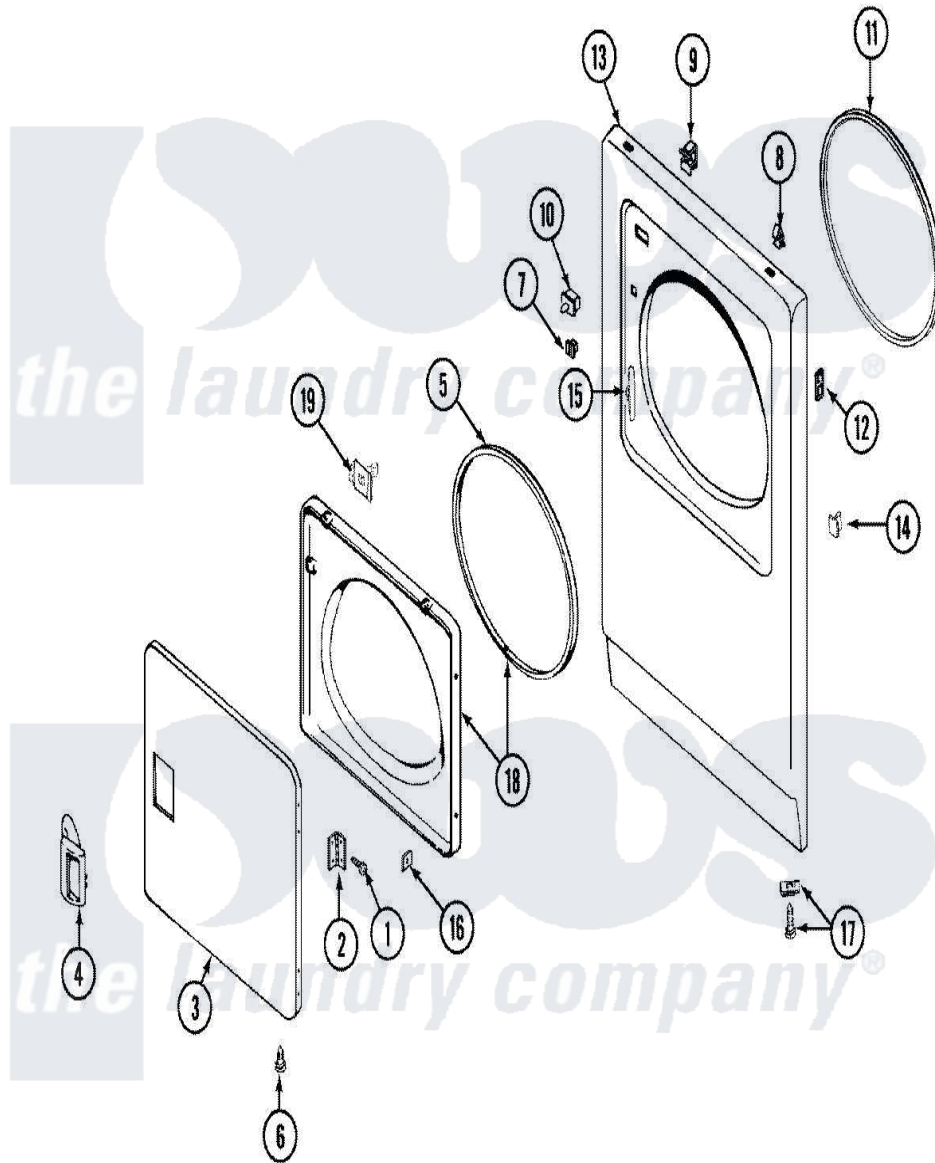

Maytag LDE7314ADE 04 - DOOR

Maytag [Residential Maytag LDE7314ADE Dryer Parts](#) Parts Diagram 04 - DOOR
 Click on the part number to view part

Item	Original Part Number	Replaced By	Status	Part Description
1	Y314062			Screw, Door Hinge And Panel
2	33001230			Hinge, Door
3	33001240			Door
4	33001241			Handle, Door
5	33001131			Seal, Door
6	33001132	33002342		Plug, Sifht Hole
7	Y304578	LA-1003		Door Catch Kit
8	212982	22001650		Fastener, Spring
9	Y310376			Clip, Door Switch Harness
10	Y305753	W10169313		Switch-Dor
"	33001509	W10169313		Switch-Dor
11	314937			Seal, Front Panel
12	33001173		Not Available	NUT, SPEED
"	33001172		Not Available	SCREW, PLASTIC
13	33001242			Panel, Front
14	33001174	LA-1003		Door Catch Kit

15	33001175		Cover, Hinge Hole
16	Y313910		Clip, Door Liner To Outer Panel
17	204439		Screw And Fstner Assembly
18	33001243	Not Available	PANEL, INNER DOOR (W/SEAL)
19	33001305		Strike, Door