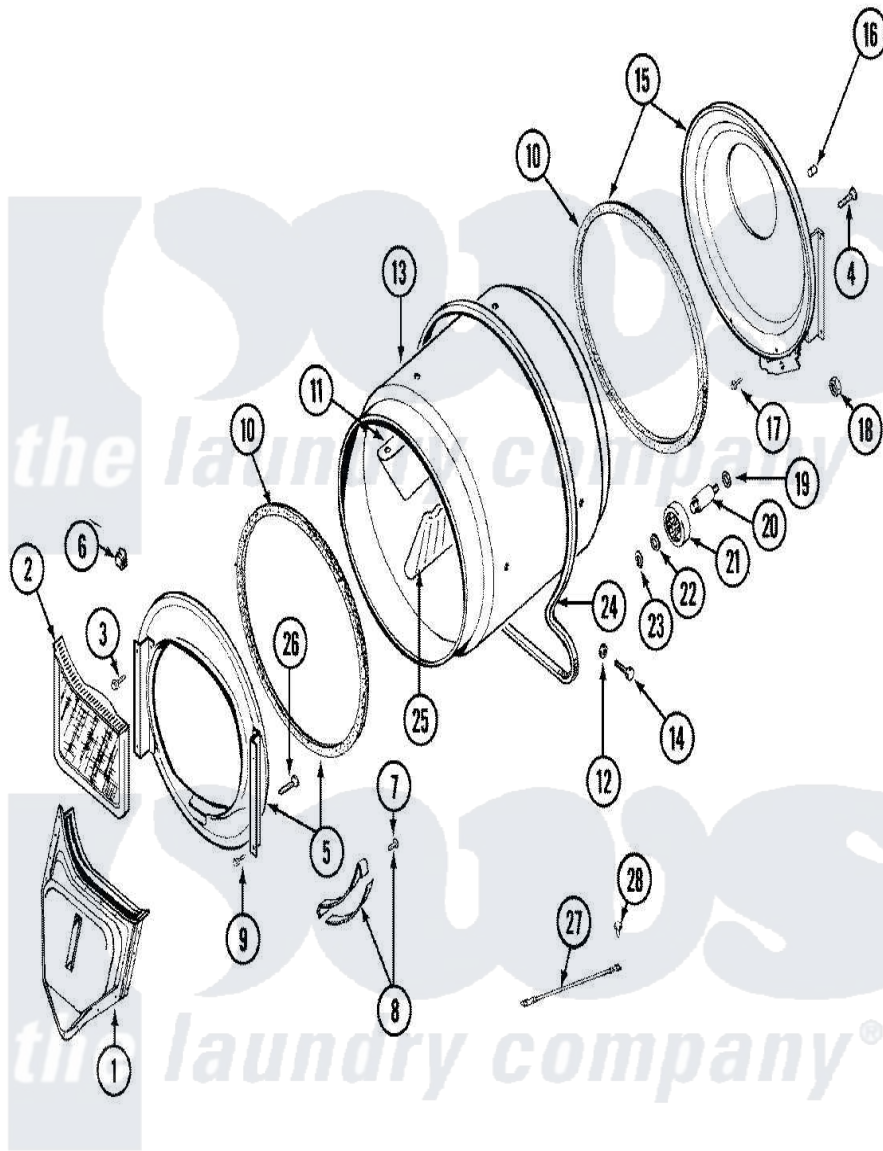

Maytag LDE7314ADE 07 - TUMBLER

Maytag [Residential Maytag LDE7314ADE Dryer Parts](#) Parts Diagram 07 - TUMBLER
 Click on the part number to view part

Item	Original Part Number	Replaced By	Status	Part Description
1	33001016			Outlet Duct Assembly
2	33001171	33002970		Lint Filte
3	313764		Not Available	SCREW
4	Y313561			Screw----NA
5	33001179			Front, Tumbler
6	Y310376			Clip, Door Switch Harness
7	210720			Rivet, Bearing To Tumbler Frmt
8	306508			Tumbler Bearing Kit ---W
9	Y310632	1163839		Screw
10	314820			Seal, Tumbler
11	33001012			Baffle
12	314158			Washer, Baffle To Tumbler
13	33001108		Not Available	DRYER TUMBLER, W/O BAFFLES
14	Y310759			Screw, Tumbler Baffles
15	33001178			Back, Tumbler
16	313915	31-3915		Tech Sheet

17	Y310632	1163839	Screw
18	312538	33001443	Nut, Hex
19	Y313347	312535	Washer, Vault Mounting Brk.
20	Y312948	6-3129480	Shaft- Tumbler
21	Y303373	12001541	Drum Roller/Washer Assembly--W
22	312535		Washer, Vault Mounting Brk.
23	410233	9703438	Ring-Retrn
24	Y312959		Poly "V" Belt For Tumbler
25	33001004		Baffle, Tall
26	Y314110	33002917	Screw, No.10-16
27	901220		Ground Wire
28	910343	488234	Screw 8-32 X 1/4