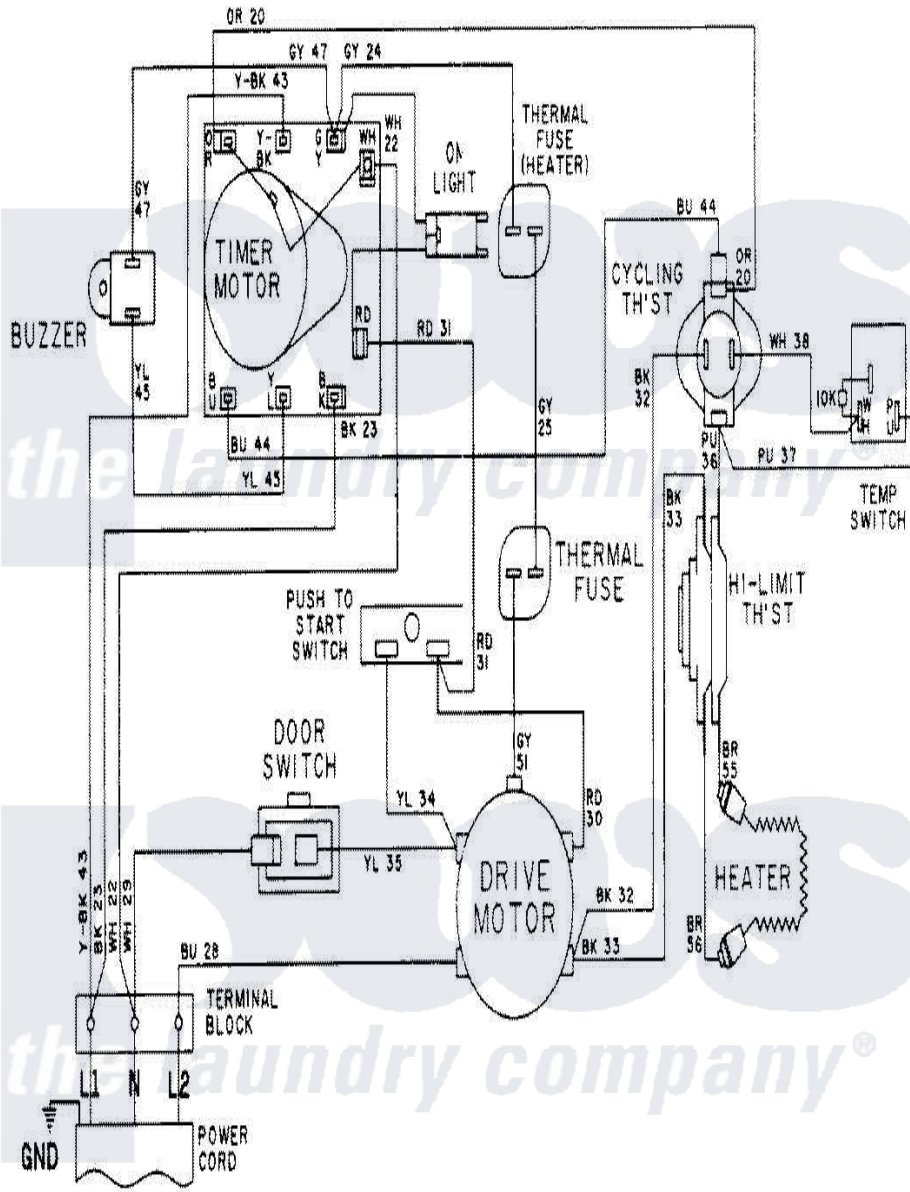

Maytag LDE7314ADE 08 - WIRING INFORMATION-LDE7314ADE

Maytag Residential Maytag LDE7314ADE Dryer Parts Parts Diagram 08 - WIRING INFORMATION-LDE7314ADE
 Click on the part number to view part

Item	Original Part Number	Replaced By	Status	Part Description
NI	15001636		Not Available	WIRING INFORMATION
"	15001617		Not Available	WIRING INFORMATION
"	15001021		Not Available	WIRING INFORMATION