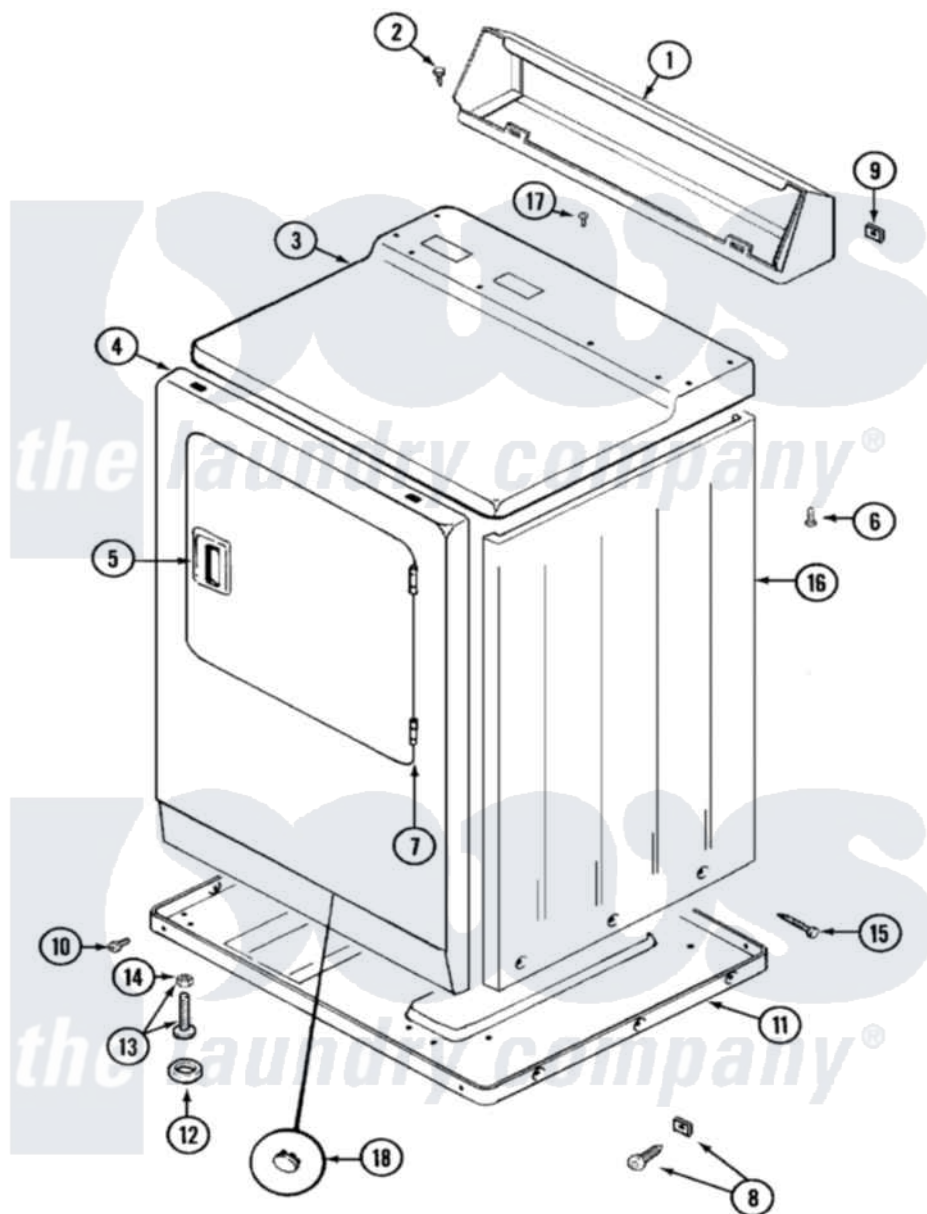

Maytag LDE7334ACE 01 - CABINET-FRONT

Maytag Residential Maytag LDE7334ACE Dryer Parts Parts Diagram 01 - CABINET-FRONT
 Click on the part number to view part

Item	Original Part Number	Replaced By	Status	Part Description
1	Y305193			Console
2	216423	3370225		Screw
3	33001165			Top Cover Assembly
4	33001242			Panel, Front
5	33001241			Handle, Door
6	214354			Screw, Top Cover To Cabnt.
7	33001230			Hinge, Door
8	204439			Screw And Fstner Assembly
9	215075			Fastener, Control Panel To Console
10	Y313561			Screw---NA
"	Y310632	1163839		Screw
11	Y303361		Not Available	BASE ASSY. (UPPER & LOWER)
12	Y314137			Foot, Rubber
13	Y305086			Adjustable Leg And Nut
14	Y052740	62739		Nut, Lock

15	213007		Xfor Cabinet See Cabinet, Back
16	33001159	33001327	Cabinet
17	210186	3370225	Screw
18	33001132	33002342	Plug, Sifht Hole