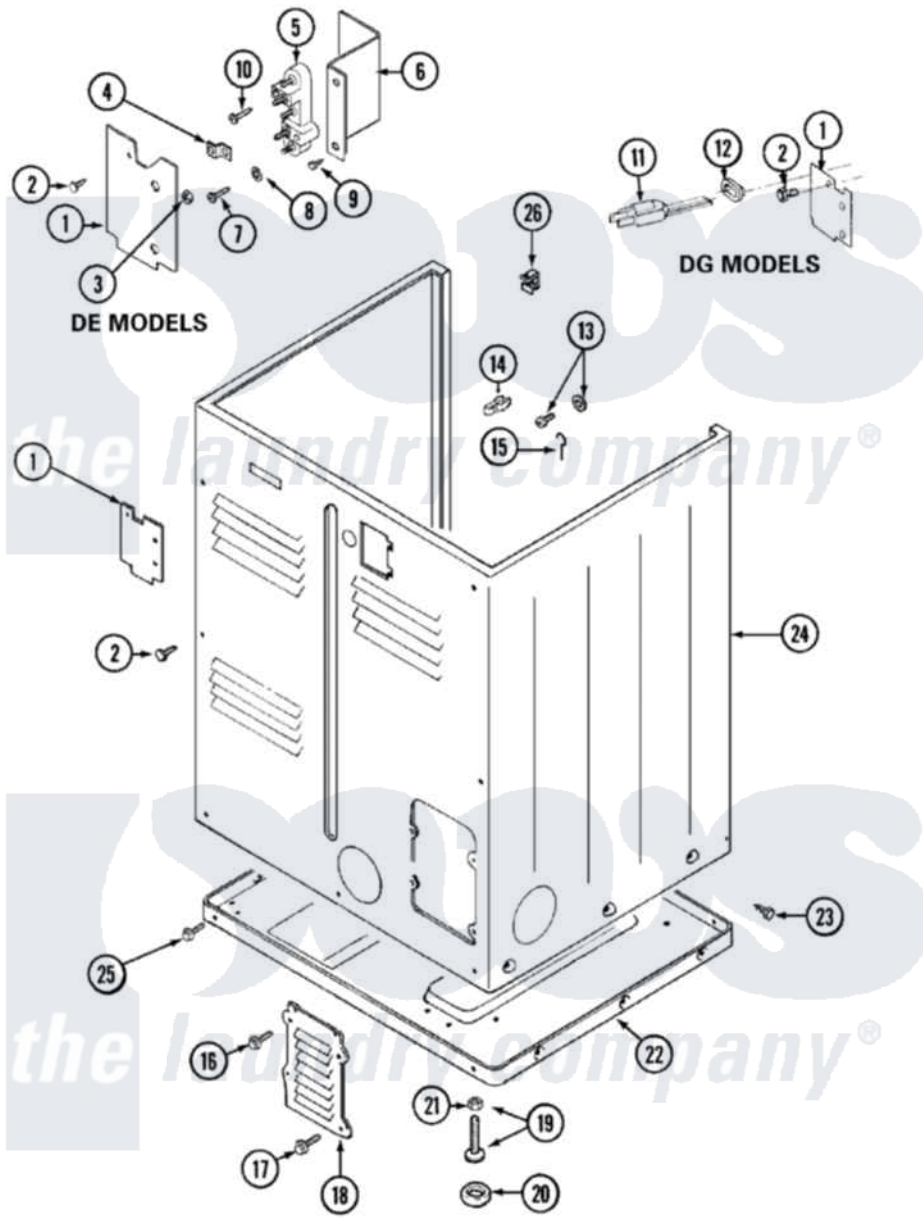

Maytag LDE7334ACE 02 - CABINET-REAR

Maytag [Residential Maytag LDE7334ACE Dryer Parts](#) Parts Diagram 02 - CABINET-REAR
 Click on the part number to view part

Item	Original Part Number	Replaced By	Status	Part Description
1	Y312905		Not Available	COVER, TERMINAL
2	Y313561			Screw----NA
3	311484	112432		Nut
4	Y312184			Strap, Grounding
5	400008			Block, Terminal
6	Y312904			Bracket, Terminal Block
7	Y312209	W10001200		Screw
8	Y311270			Washer, Terminal Block
9	Y310632	1163839		Screw
10	33001245			Screw----NA
13	303846	22003781		Screw, Ground Strap
14	301548			Clamp, Ground Wire
15	204807			Ground Wire, Supp. Plte To Top Cover
16	Y313559			Screw
17	211294	90767		Screw, 8A X 3/8 HeX Washer Head Tapping

18	Y312951	Not Available	ACCESS COVER, BACK
19	Y305086		Adjustable Leg And Nut
20	Y314137		Foot, Rubber
21	Y052740	62739	Nut, Lock
22	Y303361	Not Available	BASE ASSY. (UPPER & LOWER)
23	213007		Xfor Cabinet See Cabinet, Back
24	33001159	33001327	Cabinet
25	Y310632	1163839	Screw
"	Y313561		Screw----NA