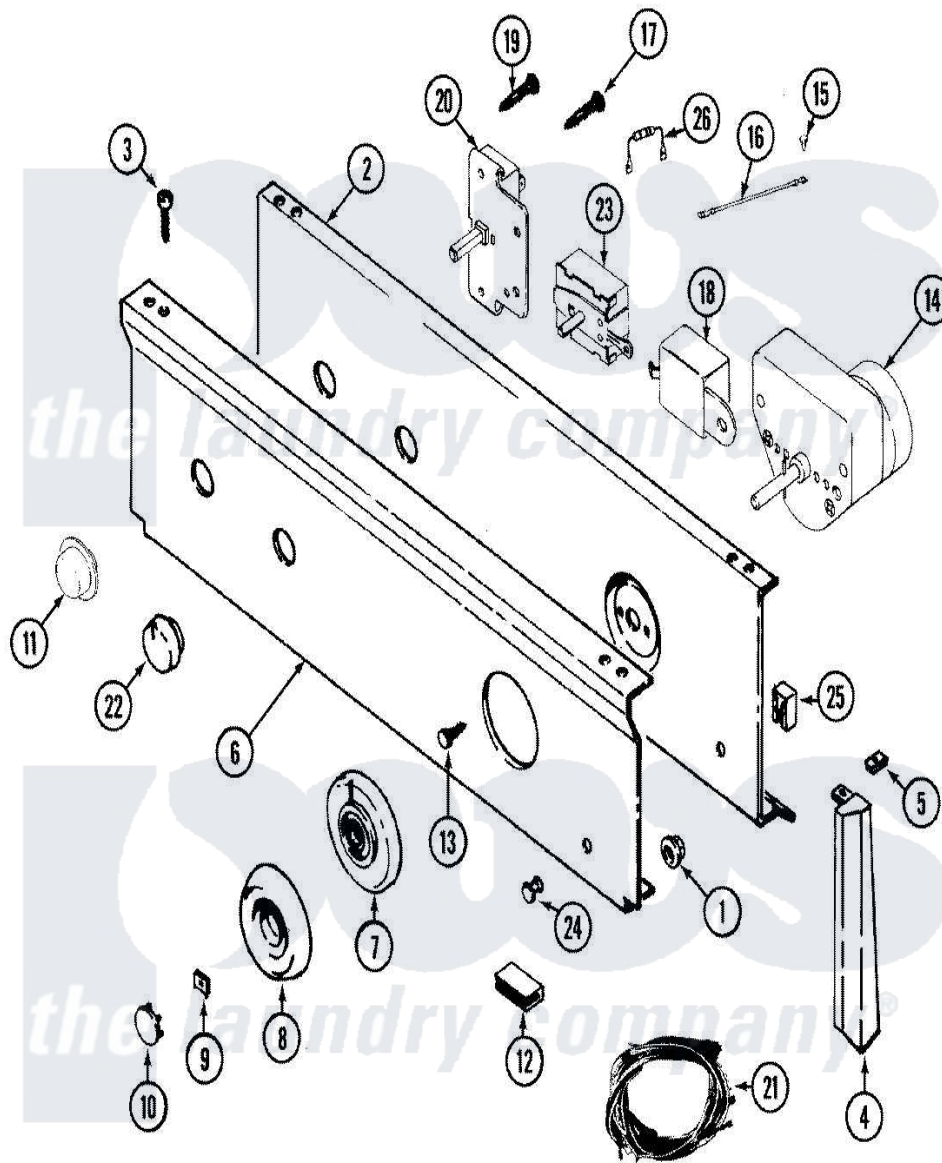

Maytag LDE7334ACE 03 - CONTROL PANEL

Maytag [Residential Maytag LDE7334ACE Dryer Parts](#) Parts Diagram 03 - CONTROL PANEL
 Click on the part number to view part

Item	Original Part Number	Replaced By	Status	Part Description
1	214872			Palnut, End Cap Note: Nut, Lamp Holder
2	33001237		Not Available	PLATE, SUPPORT
3	210932			Screw, No.8 X 9/16 Ctsk Note: Screw, Inlet Duct
4	22001565		Not Available	CAP, END (LT-WHT)
"	22001564			Cap, End
"	22001289		Not Available	END CAP, CTRL. PNL. (LT-WHT)
"	22001291			End Cap, Control Panel
5	214894			Fastener, End Cap
6	33001076		Not Available	PANEL, CONTROL (WHT)
7	33001183			Skirt, Timer Dial
8	33001255			Knob, Timer
9	312273			Nut, Control Knob
10	216250	22001446		Cap, Knob
11	33001185	33001187		Button

12	214897		Pad, Control Panel
13	315317	488234	Screw 8-32 X 1/4
14	Y308254		Timer
15	Y308254		Timer
16	204807		Ground Wire, Supp. Plte To Top Cover
17	315317	488234	Screw 8-32 X 1/4
18	Y308205	33001623	Buzzer, Non-Adjustable
19	315317	488234	Screw 8-32 X 1/4
20	33001232	Not Available	SWITCH, PUSH TO START
21	33001127		Harness, Wire
"	33001341		Wire Harness, Main
"	33001537		Harness, Wire
22	22001268	Not Available	KNOB ASSY. (WHT)
23	33001226	Not Available	SWITCH, TEMP. (4 POSITIONS)
24	22001215	7730P011-60	Lens, Indicator Light
25	33001224		Light, Indicator
26	33001104		Resistor
27	33001256		Manual, Use And Care
"	16000327	Not Available	GUIDE, QUICK REF. - MAYTAG