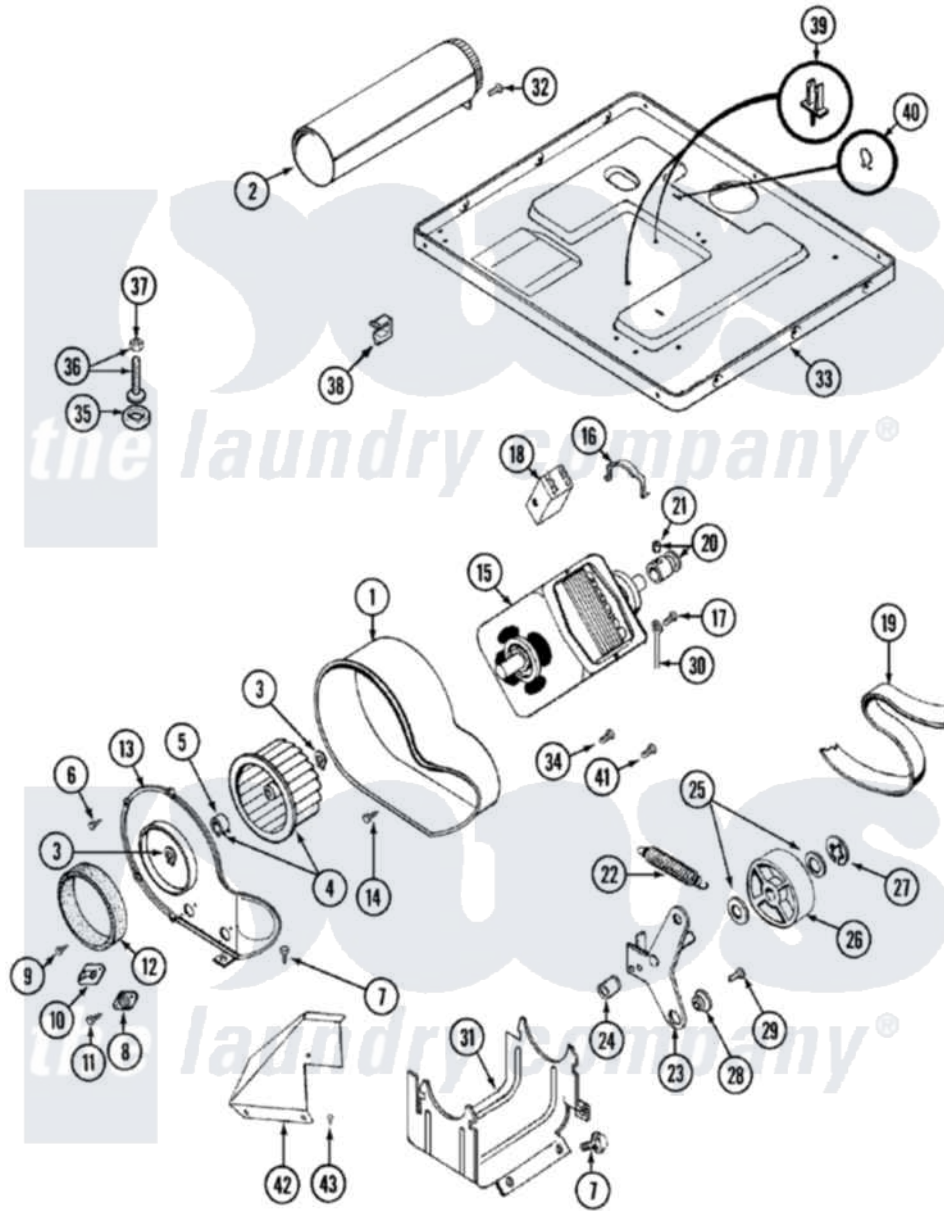

Maytag LDE7334ACE 06 - MOTOR DRIVE

Maytag [Residential Maytag LDE7334ACE Dryer Parts](#) Parts Diagram 06 - MOTOR DRIVE
 Click on the part number to view part

Item	Original Part Number	Replaced By	Status	Part Description
1	Y312893			Housing, Blower
2	Y303442			EXHAUST DUCT ASSEMBLY
3	410233	9703438		Ring-Retrn
4	Y303836			Blower Wheel Assembly And Clamp
5	312967			Clamp, Blower Housing
6	Y312961	W10116751		Screw
7	Y313561			Screw----NA
8	307249			Thermostat, Multi-Temp
9	211294	90767		Screw, 8A X 3/8 HeX Washer Head Tapping
10	306604			Cut-Off, Thermal Part Not Used
11	314848	W10116760		Screw
12	Y312901			Seal, Housing Cover
13	314846			Cover, Blower Housing
14	Y310632	1163839		Screw

15	Y303358	W10410999	Motor-Drive
16	Y015825		Clip, Motor To Motor Support
17	910343	488234	Screw 8-32 X 1/4
18	Y303879		Switch, Motor External Start
"	Y303877		Not Available SWITCH, MOTOR EXTERNAL START No.303358-2, No.303358-4, 303358-7
"	306207		Not Available (PROD. No.303358-8 & No.303358-9)
19	Y312959		Poly "V" Belt For Tumbler
20	Y305185	6-3051850	Pulley- MO
21	Y053241		Set Screw, Motor Pulley
22	Y303945		IDLER SPRING ASSY. W/PLUG
23	Y303363	6-3033630	Idler Arm
25	Y312527		Washer, Idler Shaft
26	Y303705	6-3037050	Pulley- ID
27	312958	354987	Ring, Retaining
28	Y312894	315772	Sleeve, Idler Arm
29	Y014874		Screw, Idler Arm And Sleeve
30	901220		Ground Wire
31	312897		Not Available SUPPORT, MOTOR
32	Y310632	1163839	Screw
33	Y305084		Base Assembly
34	211294	90767	Screw, 8A X 3/8 HeX Washer Head Tapping
35	Y314137		Foot, Rubber
36	Y305086		Adjustable Leg And Nut
37	Y052740	62739	Nut, Lock
38	Y310376		Clip, Door Switch Harness
39	315471	22003298	Retainer, Wire
40	410490		Spring, Retainer Wire Harness
41	Y312961	W10116751	Screw
42	315122		Not Available COVER, THERMOSTAT PART NOT USED (MDE ONLY)
43	Y310632	1163839	Screw