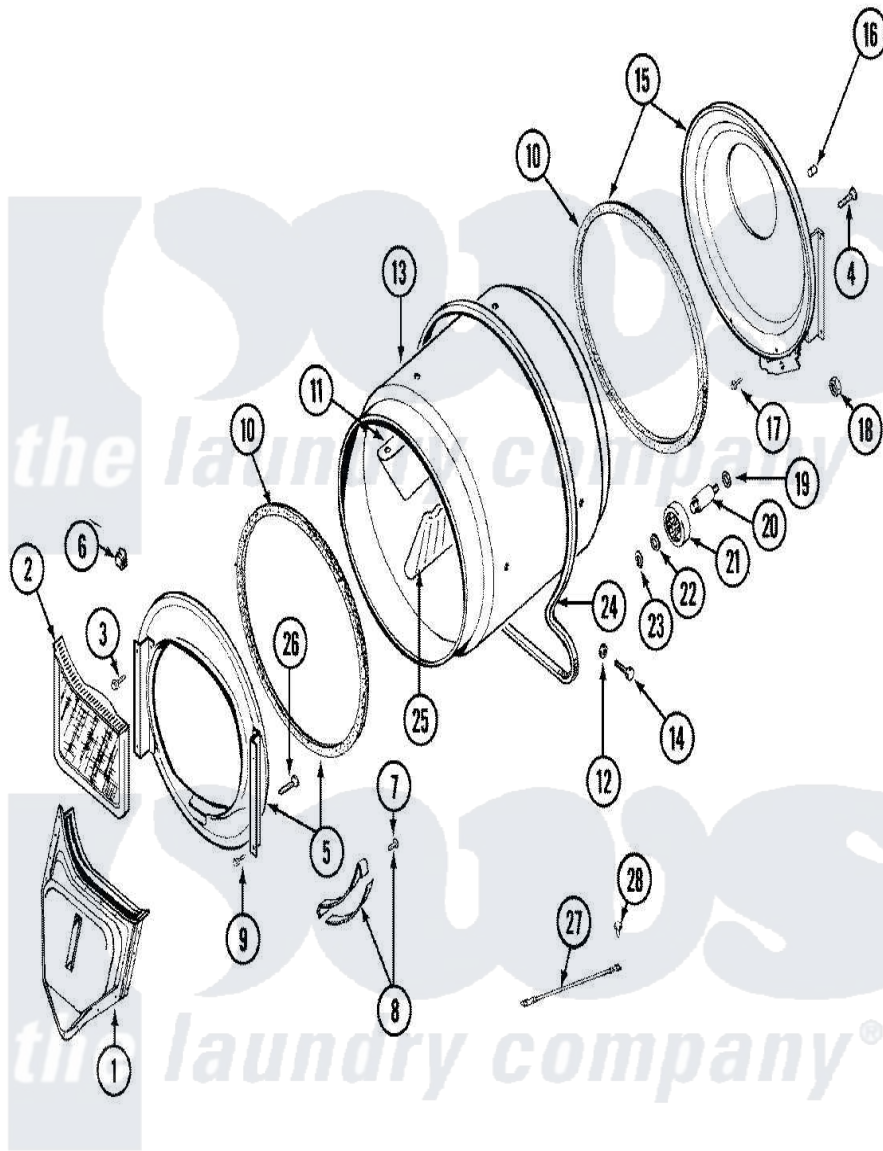

Maytag LDE7334ACE 07 - TUMBLER

Maytag [Residential Maytag LDE7334ACE Dryer Parts](#) Parts Diagram 07 - TUMBLER
 Click on the part number to view part

Item	Original Part Number	Replaced By	Status	Part Description
1	33001016			Outlet Duct Assembly
2	33001171	33002970		Lint Filte
3	313764		Not Available	SCREW
4	Y313561			Screw----NA
5	33001179			Front, Tumbler
6	Y310376			Clip, Door Switch Harness
7	210720			Rivet, Bearing To Tumbler Frmt
8	306508			Tumbler Bearing Kit ----W
9	Y310632	1163839		Screw
10	314820			Seal, Tumbler
11	33001012			Baffle
12	314158			Washer, Baffle To Tumbler
13	33001108		Not Available	DRYER TUMBLER, W/O BAFFLES
14	Y310759			Screw, Tumbler Baffles
15	33001178			Back, Tumbler
16	313915	31-3915		Tech Sheet

17	Y310632	1163839	Screw
18	312538	33001443	Nut, Hex
19	Y313347	312535	Washer, Vault Mounting Brk.
20	Y312948	6-3129480	Shaft- Tumbler
21	Y303373	12001541	Drum Roller/Washer Assembly--W
22	312535		Washer, Vault Mounting Brk.
23	410233	9703438	Ring-Retrn
24	Y312959		Poly "V" Belt For Tumbler
25	33001004		Baffle, Tall
26	Y314110	33002917	Screw, No.10-16
27	901220		Ground Wire
28	910343	488234	Screw 8-32 X 1/4