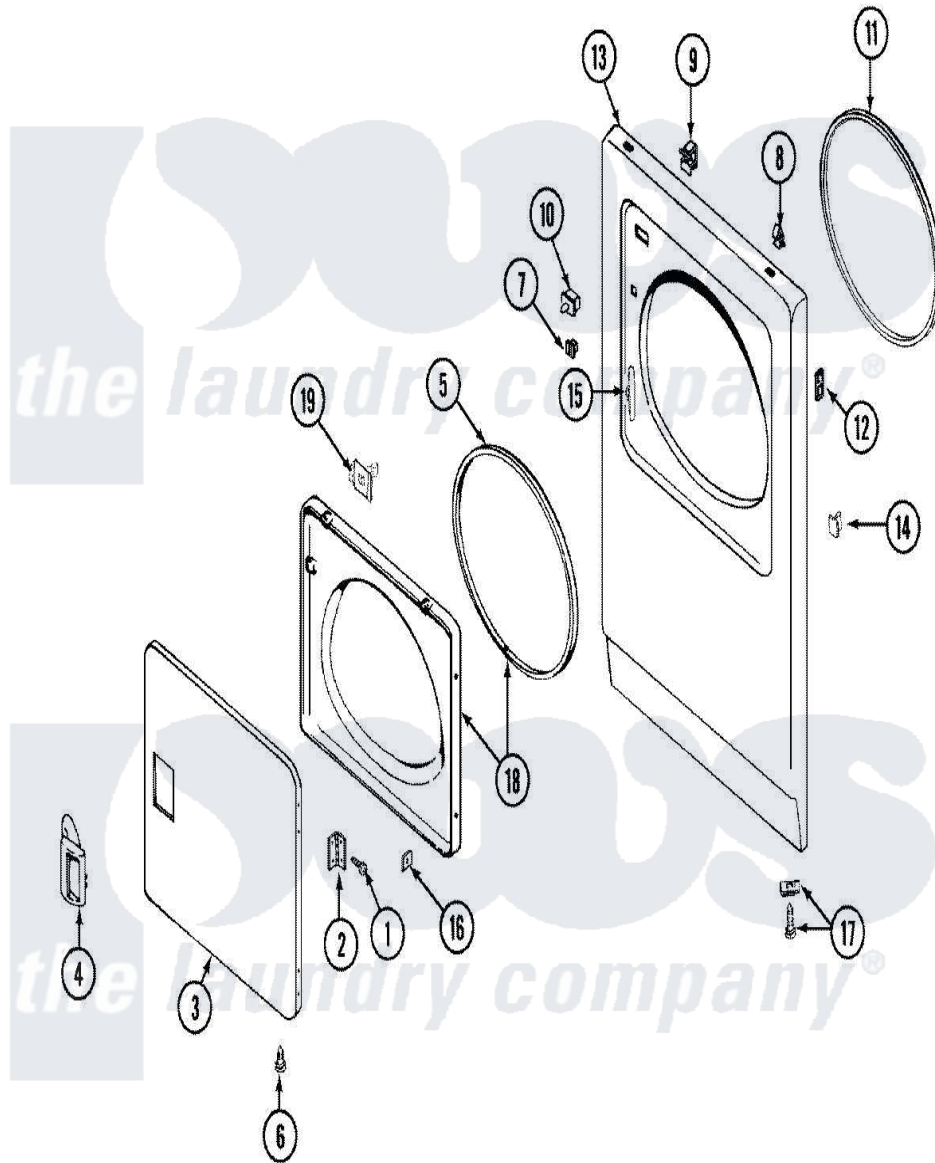

Maytag LDE7334ACL 04 - DOOR

Maytag [Residential Maytag LDE7334ACL Dryer Parts](#) Parts Diagram 04 - DOOR
 Click on the part number to view part

Item	Original Part Number	Replaced By	Status	Part Description
1	Y314062			Screw, Door Hinge And Panel
2	33001230			Hinge, Door
3	33001257	33001240		Door
4	33001254	37001047		Handle, Door
5	33001131			Seal, Door
6	33001168		Not Available	PLUG, SIGHT HOLE (ALM)
7	Y304578	LA-1003		Door Catch Kit
8	212982	22001650		Fastener, Spring
9	Y310376			Clip, Door Switch Harness
10	33001509	W10169313		Switch-Dor
"	Y305753	W10169313		Switch-Dor
11	314937			Seal, Front Panel
12	33001173		Not Available	NUT, SPEED
13	33001258	33001242		Panel, Front
14	33001174	LA-1003		Door Catch Kit
15	33001176			Cover, Hinge Hole

16	Y313910		Clip, Door Liner To Outer Panel
17	204439		Screw And Fstner Assembly
18	33001243	Not Available	PANEL, INNER DOOR (W/SEAL)
19	33001305		Strike, Door