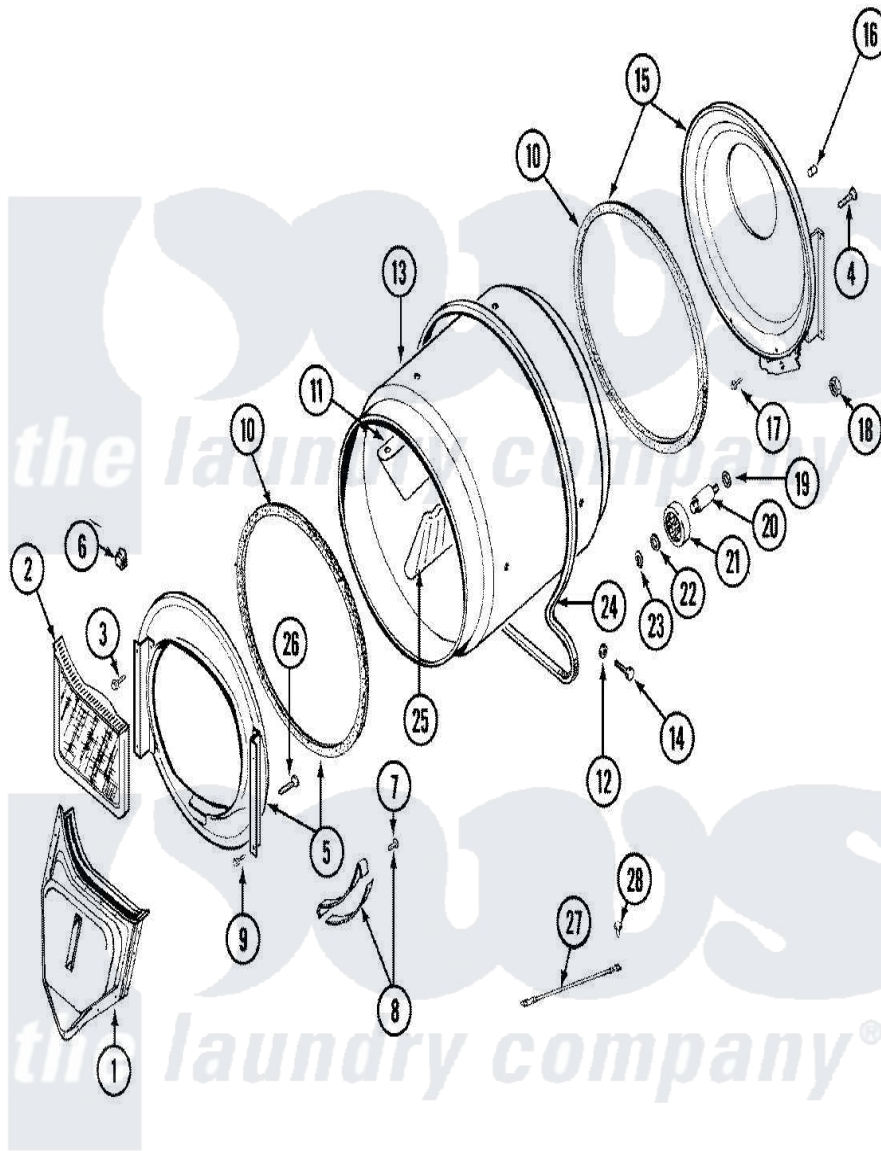

# Maytag LDE7334ACM 07 - TUMBLER (LDE7334ACM & LDG7334AAM)

Maytag [Residential Maytag LDE7334ACM Dryer Parts](#) Parts Diagram 07 - TUMBLER (LDE7334ACM & LDG7334AAM)  
 Click on the part number to view part

Item	Original Part Number	Replaced By	Status	Part Description
1	<a href="#">33001016</a>			Outlet Duct Assembly
2	33001171	<a href="#">33002970</a>		Lint Filte
3	313764		Not Available	SCREW
4	<a href="#">Y313561</a>			Screw----NA
5	<a href="#">33001179</a>			Front, Tumbler
6	<a href="#">Y310376</a>			Clip, Door Switch Harness
7	<a href="#">210720</a>			Rivet, Bearing To Tumbler Frmt
8	<a href="#">306508</a>			Tumbler Bearing Kit ----W
9	Y310632	<a href="#">1163839</a>		Screw
10	<a href="#">314820</a>			Seal, Tumbler
11	<a href="#">33001012</a>			Baffle
12	<a href="#">314158</a>			Washer, Baffle To Tumbler
13	33001108		Not Available	DRYER TUMBLER, W/O BAFFLES
14	<a href="#">Y310759</a>			Screw, Tumbler Baffles
15	<a href="#">33001178</a>			Back, Tumbler
16	313915	<a href="#">31-3915</a>		Tech Sheet

17	Y310632	<a href="#">1163839</a>	Screw
18	312538	<a href="#">33001443</a>	Nut, Hex
19	Y313347	<a href="#">312535</a>	Washer, Vault Mounting Brk.
20	Y312948	<a href="#">6-3129480</a>	Shaft- Tumbler
21	Y303373	<a href="#">12001541</a>	Drum Roller/Washer Assembly--W
22	<a href="#">312535</a>		Washer, Vault Mounting Brk.
23	410233	<a href="#">9703438</a>	Ring-Retrn
24	<a href="#">Y312959</a>		Poly "V" Belt For Tumbler
25	<a href="#">33001004</a>		Baffle, Tall
26	Y314110	<a href="#">33002917</a>	Screw, No.10-16
27	<a href="#">901220</a>		Ground Wire
28	910343	<a href="#">488234</a>	Screw 8-32 X 1/4