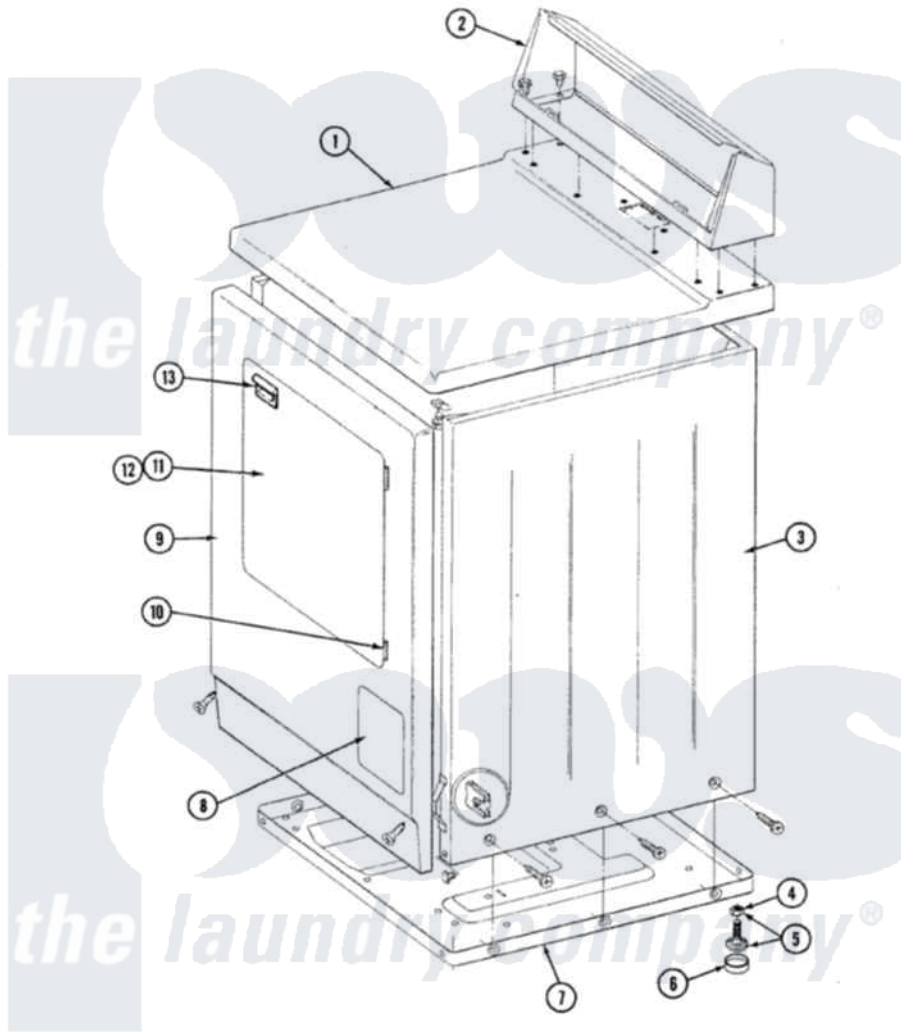

Maytag LDE7400 03 - FRONT VIEW

SECTION: FRONT VIEW
MODEL: DE-D6 MODELS

Issue Date: 6/90

56

Maytag [Residential Maytag LDE7400 Dryer Parts](#) Parts Diagram 03 - FRONT VIEW
Click on the part number to view part

Item	Original Part Number	Replaced By	Status	Part Description
1	307104L			Top Cover Assembly
"	204445			Screw And Fastener Assembly
2	Y313559			Screw
"	305193L			Console
3	307124L		Not Available	CABINET ASSY ALMOND
"	Y310632	1163839		Screw
4	Y052740	62739		Nut, Lock
5	Y305086			Adjustable Leg And Nut
6	Y314137			Foot, Rubber
7	Y303361		Not Available	BASE ASSY. (UPPER & LOWER)
9	308000L			Front Panel Assembly
10	307099	33001230		Hinge, Door
11	307111L	308061L		Door Assembly---NA
12	314966L		Not Available	DOOR PANEL ALMOND
13	314972			Handle Door ALM