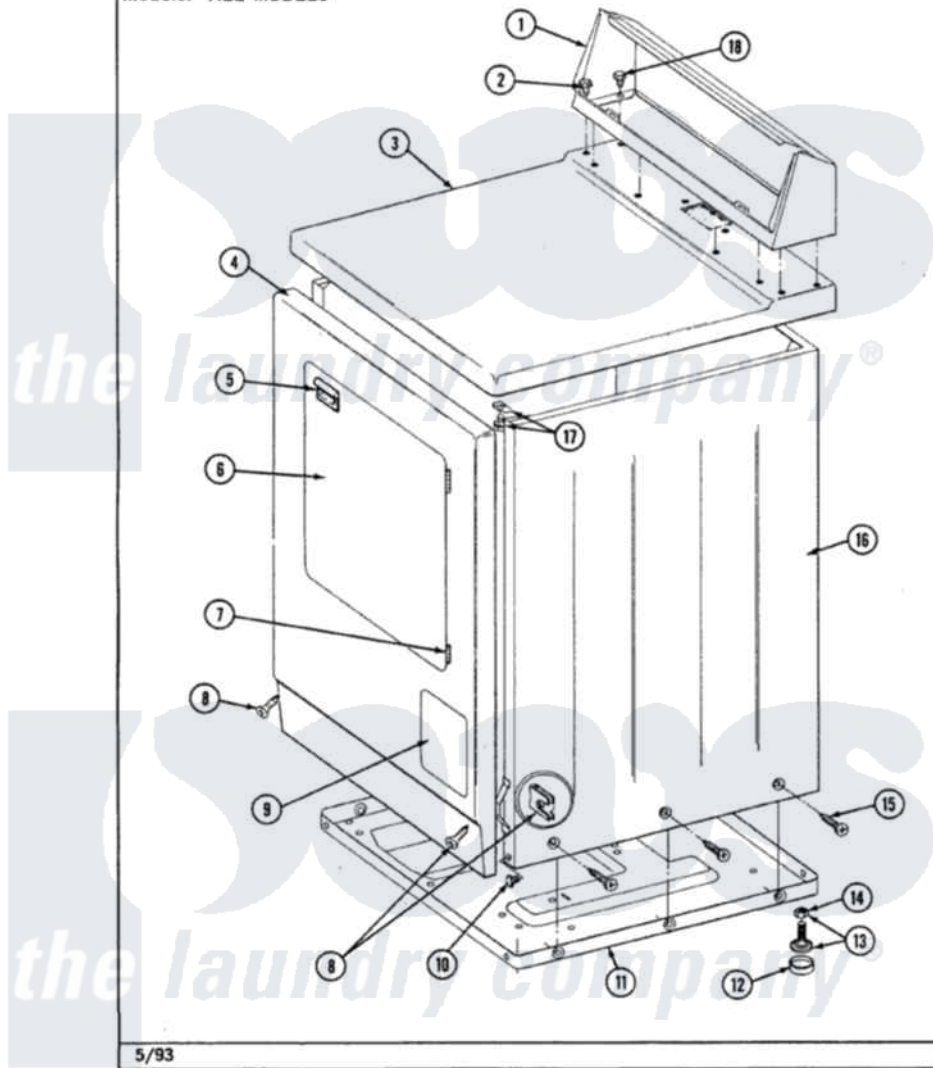

Maytag LDE7400ACL 01 - CABINET-FRONT

Section: CABINET-FRONT

P/N 1600028

Models: ALL MODELS

5/93

Maytag [Residential Maytag LDE7400ACL Dryer Parts](#) Parts Diagram 01 - CABINET-FRONT

[Click on the part number to view part](#)

Item	Original Part Number	Replaced By	Status	Part Description
1	305193L			Console
2	Y313559			Screw
3	307104L			Top Cover Assembly
4	308000L			Front Panel Assembly
"	307998L			Front Panel---NA
5	314972			Handle Door ALM
6	314966L		Not Available	DOOR PANEL ALMOND
"	307111L	308061L		Door Assembly---NA
7	307099	33001230		Hinge, Door
8	204439			Screw And Fstner Assembly
9	302542L		Not Available	PART NOT USED. (DG ONLY)
10	Y310632	1163839		Screw
11	Y303361		Not Available	BASE ASSY. (UPPER & LOWER)
12	Y314137			Foot, Rubber
13	Y305086			Adjustable Leg And Nut
14	Y052740	62739		Nut, Lock

15	213007		Xfor Cabinet See Cabinet, Back
16	307124L	Not Available	CABINET ASSY ALMOND
17	204445		Screw And Fastener Assembly
18	211294	90767	Screw, 8A X 3/8 HeX Washer Head Tapping