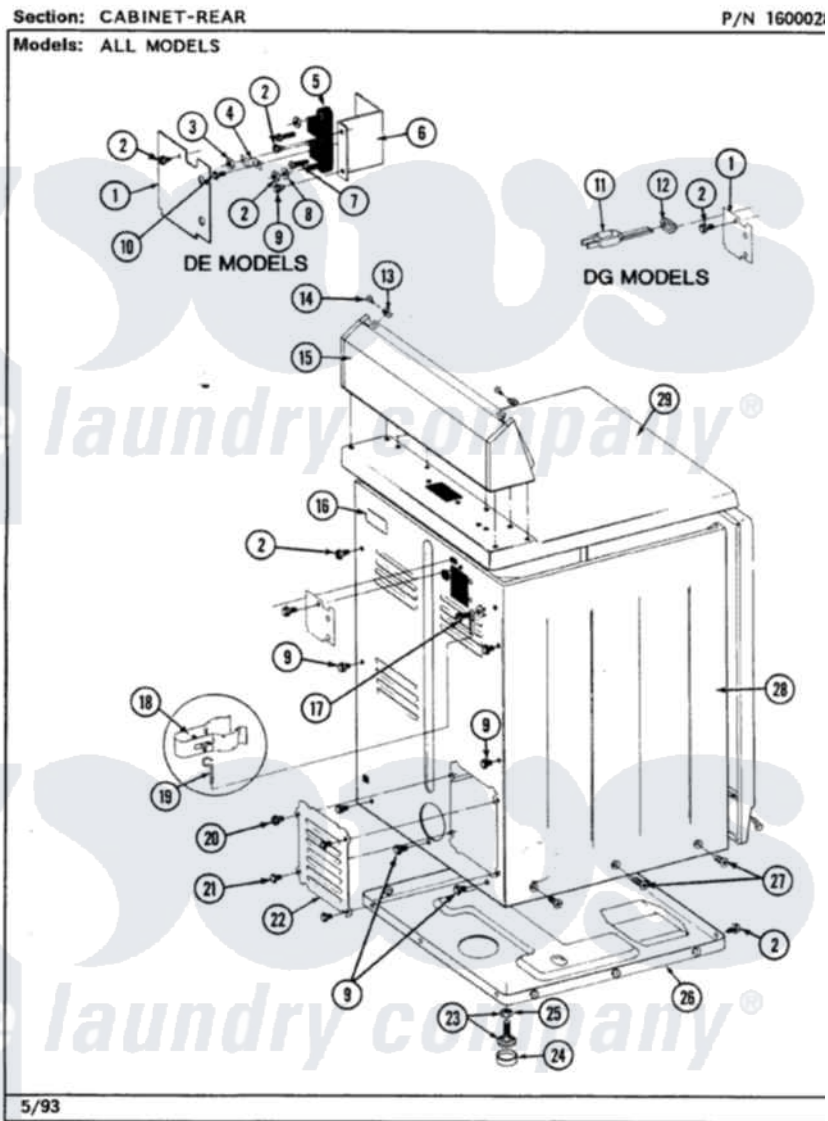

# Maytag LDE7400ACL 02 - CABINET-REAR

Maytag [Residential Maytag LDE7400ACL Dryer Parts](#) Parts Diagram 02 - CABINET-REAR  
Click on the part number to view part

Item	Original Part Number	Replaced By	Status	Part Description
1	Y312905		Not Available	COVER, TERMINAL
2	<a href="#">Y313561</a>			Screw---NA
3	311484	<a href="#">112432</a>		Nut
4	<a href="#">Y312184</a>			Strap, Grounding
5	<a href="#">400008</a>			Block, Terminal
6	<a href="#">Y312904</a>			Bracket, Terminal Block
7	Y312209	<a href="#">W10001200</a>		Screw
8	<a href="#">Y311270</a>			Washer, Terminal Block
9	Y310632	<a href="#">1163839</a>		Screw
10	Y311423	<a href="#">489483</a>		Screw 10-32 X 1/2
13	<a href="#">215075</a>			Fastener, Control Panel To Console
14	<a href="#">210932</a>			Screw, No.8 X 9/16 Ctsk Note: Screw, Inlet Duct
15	<a href="#">305193L</a>			Console
16	214519			LABEL, ELECTRICAL INSTR. PART NOT USED-GAS MODELS ONLY

17	303846	<a href="#">22003781</a>	Screw, Ground Strap
18	<a href="#">301548</a>		Clamp, Ground Wire
19	<a href="#">311155</a>		Ground Wire And Clamp
20	<a href="#">Y313559</a>		Screw
21	211294	<a href="#">90767</a>	Screw, 8A X 3/8 HeX Washer Head Tapping
22	Y312951	Not Available	ACCESS COVER, BACK
23	<a href="#">Y305086</a>		Adjustable Leg And Nut
24	<a href="#">Y314137</a>		Foot, Rubber
25	Y052740	<a href="#">62739</a>	Nut, Lock
26	Y303361	Not Available	BASE ASSY. (UPPER & LOWER)
27	213077	Not Available	CAP FOR TIMER KNOB
28	307124L	Not Available	CABINET ASSY ALMOND
29	<a href="#">307104L</a>		Top Cover Assembly