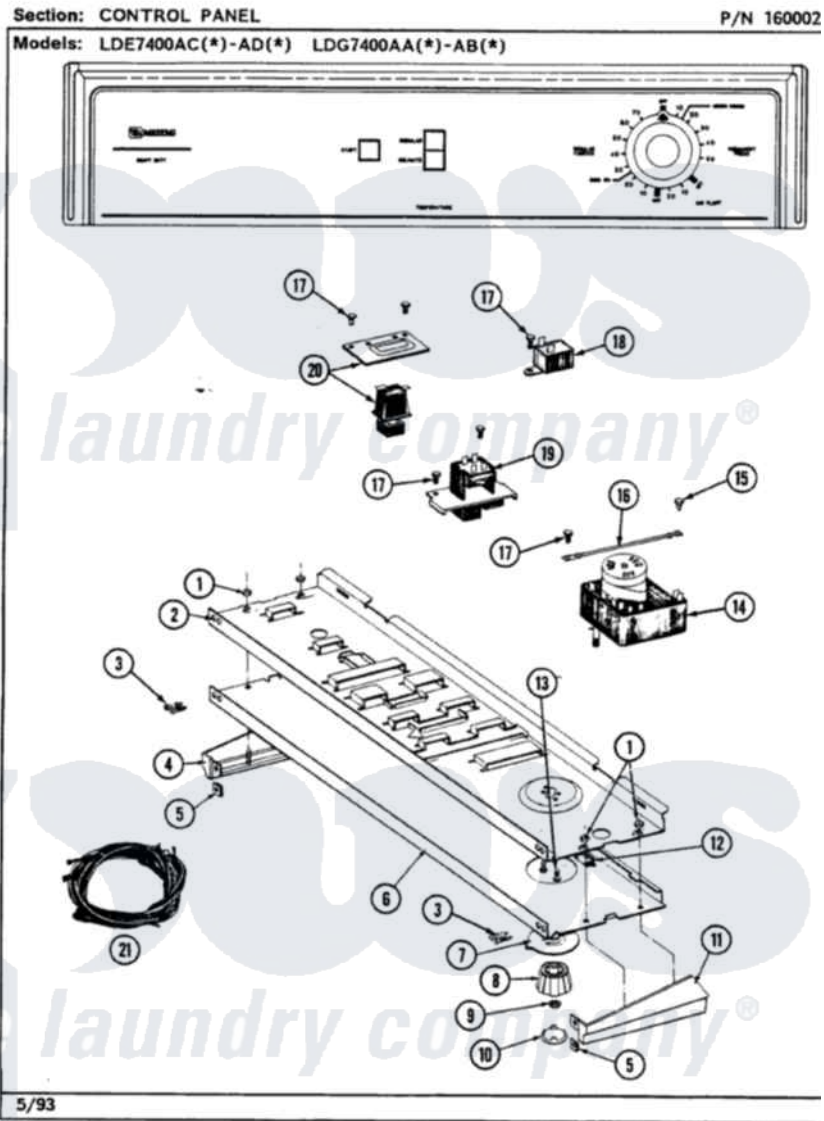

Maytag LDE7400ACL 03 - CONTROL PANEL

Maytag Residential Maytag LDE7400ACL Dryer Parts Parts Diagram 03 - CONTROL PANEL
 Click on the part number to view part

Item	Original Part Number	Replaced By	Status	Part Description
1	214872			Palnut, End Cap Note: Nut, Lamp Holder
2	314184			Back Up Plate
3	210932			Screw, No.8 X 9/16 Ctsk Note: Screw, Inlet Duct
4	207215		Not Available	END CAP LH
5	214894			Fastener, End Cap
6	307316		Not Available	CONTROL PANEL
7	315042			Dial Skirt
8	315041			Knob, Timer
9	312273			Nut, Control Knob
10	215821		Not Available	CAP, KNOB
11	207216		Not Available	END CAP RH
12	214897			Pad, Control Panel
13	315317	488234		Screw 8-32 X 1/4
14	308222			Timer
15	211204	00767		Screw, 8A X 3/8 HeX Washer

15	211294	30707	Head Tapping
16	204807		Ground Wire, Supp. Plte To Top Cover
17	211168	W10139210	Screw, 8-18 X 5/16
18	305205	694419	Mini-Buzzer
19	207365		2 Button Switch
20	307305		Switch Push To Start
21	16000327	Not Available	GUIDE, QUICK REF. - MAYTAG
"	308329	Not Available	WIRE HARNESS
"	315076	Not Available	MANUAL, USE & CARE
"	315090	Not Available	MANUAL, USE & CARE