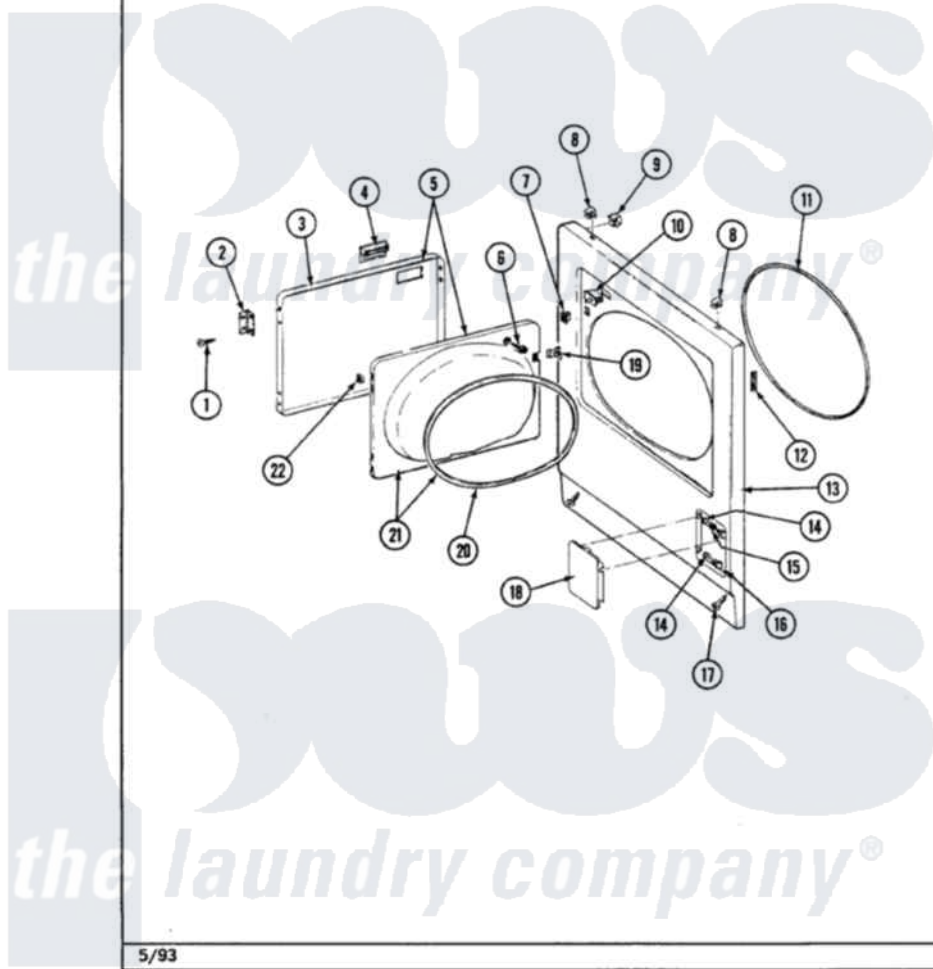

# Maytag LDE7400ACL 04 - DOOR

Section: DOOR

P/N 1600028

Models: ALL MODELS

5/93

Maytag [Residential Maytag LDE7400ACL Dryer Parts](#) Parts Diagram 04 - DOOR

[Click on the part number to view part](#)

Item	Original Part Number	Replaced By	Status	Part Description
1	<a href="#">Y314062</a>			Screw, Door Hinge And Panel
2	307099	<a href="#">33001230</a>		Hinge, Door
3	314966L		Not Available	DOOR PANEL ALMOND
4	<a href="#">314972</a>			Handle Door ALM
5	307111L	<a href="#">308061L</a>		Door Assembly---NA
6	312960	<a href="#">489355</a>		Screw, 8 X 1/2
7	<a href="#">306436</a>			Door Latch Kit--W
8	212982	<a href="#">22001650</a>		Fastener, Spring
9	<a href="#">Y310376</a>			Clip, Door Switch Harness
10	Y305753	<a href="#">W10169313</a>		Switch-Dor
11	<a href="#">314937</a>			Seal, Front Panel
12	<a href="#">Y313907</a>			Fastener, Twin
13	<a href="#">307998L</a>			Front Panel---NA
"	<a href="#">308000L</a>			Front Panel Assembly
14	312301		Not Available	BUSHING FOR ACCESS STUD
				Sleeve, Access Panel Stud

15	<a href="#">312369</a>		Sleeve, Access Panel Stud Part Not Used
16	212949	<a href="#">22001866</a>	Screw, Relay
17	<a href="#">204439</a>		Screw And Fstner Assembly
18	302542L	Not Available	PART NOT USED. (DG ONLY)
19	314936	<a href="#">33001305</a>	Strike, Door
20	314935	<a href="#">33001192</a>	Seal, Door
21	307098	Not Available	DOOR, INNER (W/SEAL)
22	315441	Not Available	LABEL, INSTRUCTION CANADA
"	<a href="#">Y313910</a>		Clip, Door Liner To Outer Panel
"	314941	Not Available	LABEL, INSTRUCTION