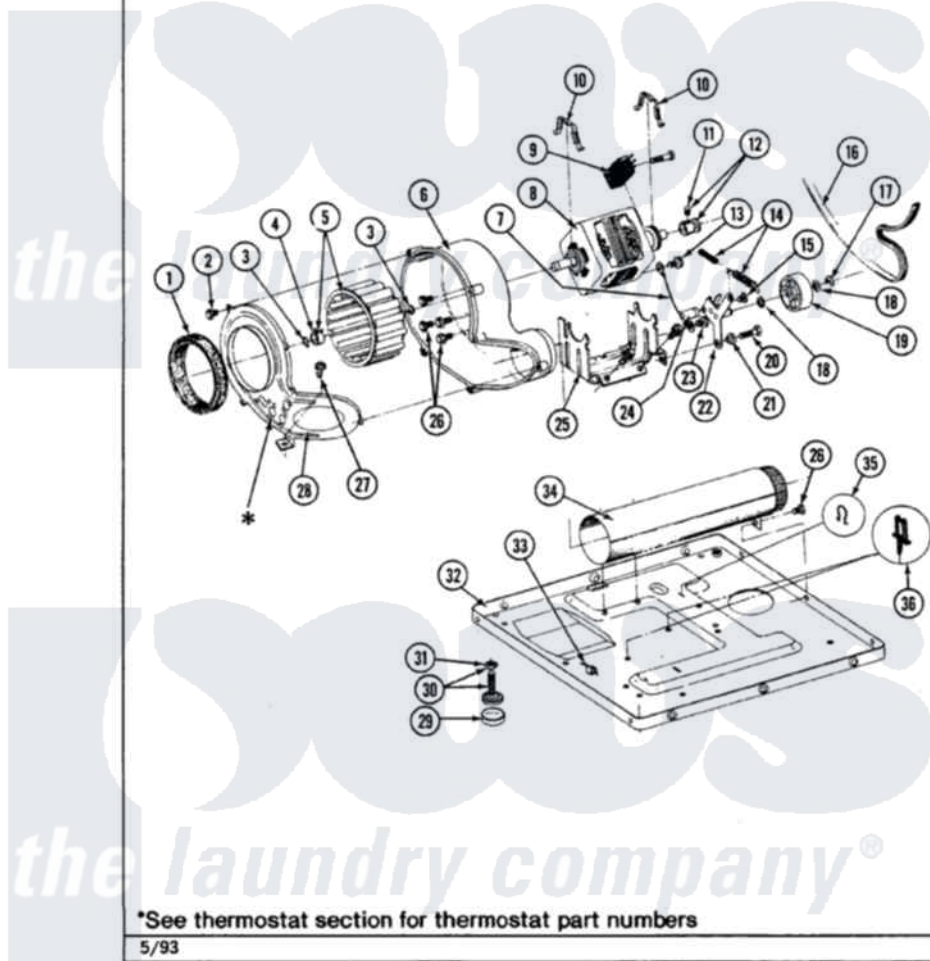

Maytag LDE7400ACL 06 - MOTOR DRIVE

Section: MOTOR DRIVE

P/N 1600028

Models: ALL MODELS

Maytag [Residential Maytag LDE7400ACL Dryer Parts](#) Parts Diagram 06 - MOTOR DRIVE

[Click on the part number to view part](#)

Item	Original Part Number	Replaced By	Status	Part Description
1	Y312901			Seal, Housing Cover
2	Y312961	W10116751		Screw
3	410233	9703438		Ring-Retrn
4	312967			Clamp, Blower Housing
5	Y303836			Blower Wheel Assembly And Clamp
6	Y312893			Housing, Blower
7	901220			Ground Wire
8	Y303358	W10410999		Motor-Drive
9	306207		Not Available	(PROD. No.303358-8 & No.303358-9)
"	Y303877		Not Available	SWITCH, MOTOR EXTERNAL START No.303358-2, No.303358-4, 303358-7
"	Y303879			Switch, Motor External Start
10	Y015825			Clip, Motor To Motor Support
11	Y053241			Set Screw, Motor Pulley
12	Y305185	6-3051850		Pulley- MO

13	910343	488234	Screw 8-32 X 1/4
14	Y303945		IDLER SPRING ASSY. W/PLUG
15	Y312961	W10116751	Screw
16	Y312959		Poly "V" Belt For Tumbler
17	312958	354987	Ring, Retaining
18	Y312527		Washer, Idler Shaft
19	Y303705	6-3037050	Pulley- ID
20	Y014874		Screw, Idler Arm And Sleeve
21	Y312894	315772	Sleeve, Idler Arm
22	Y303363	6-3033630	Idler Arm
23	211294	90767	Screw, 8A X 3/8 HeX Washer Head Tapping
24	Y313582	W10116756	Spacer
25	312897		Not Available SUPPORT, MOTOR
26	Y310632	1163839	Screw
27	Y313561		Screw----NA
28	314846		Cover, Blower Housing
"	314778		Not Available COVER, BLOWER HOUSING
29	Y314137		Foot, Rubber
30	Y305086		Adjustable Leg And Nut
31	Y052740	62739	Nut, Lock
32	Y303361		Not Available BASE ASSY. (UPPER & LOWER)
33	Y310376		Clip, Door Switch Harness
34	Y303442		EXHAUST DUCT ASSEMBLY
35	410490		Spring, Retainer Wire Harness
36	Y313262	W10116752	Retainer-