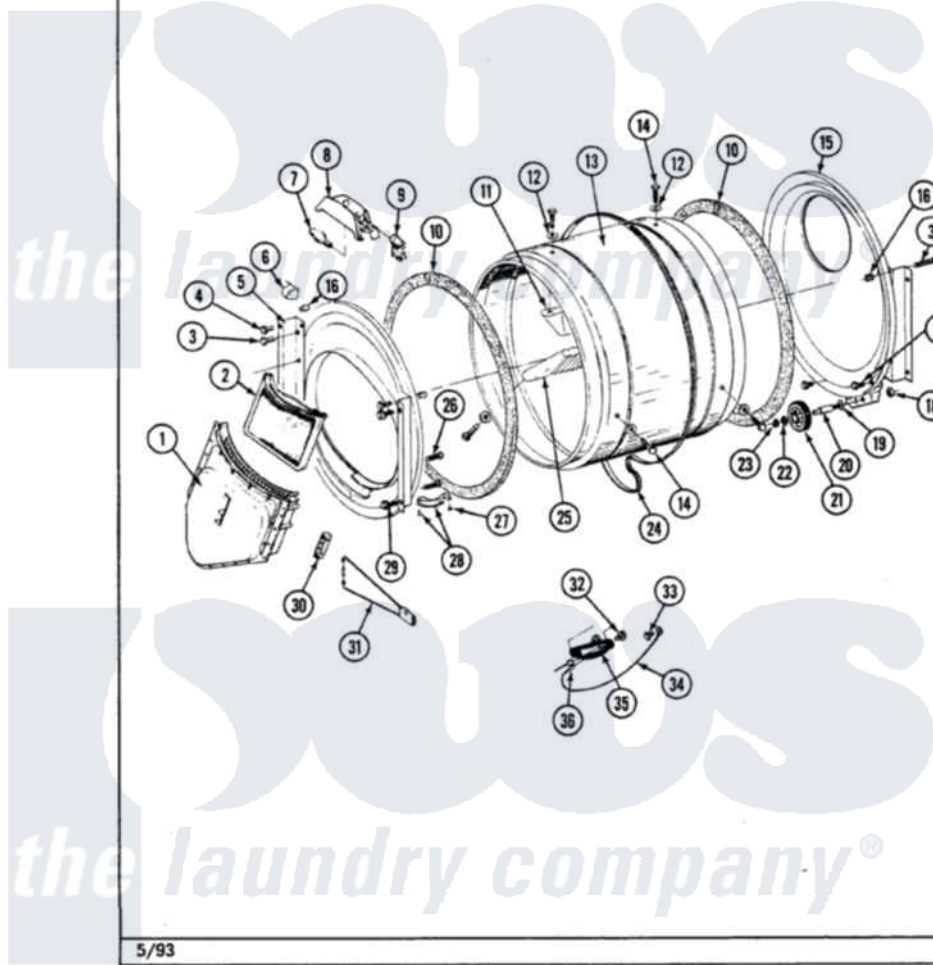

Maytag LDE7400ACL 08 - TUMBLER

Section: TUMBLER

P/N 1600028

Models: ALL MODELS

5/93

Maytag [Residential Maytag LDE7400ACL Dryer Parts](#) Parts Diagram 08 - TUMBLER

[Click on the part number to view part](#)

Item	Original Part Number	Replaced By	Status	Part Description
1	Y307112	33001016		Outlet Duct Assembly
2	Y307107	33002970		Lint Filte
"	307213	33001167		Filter, Lint
3	313764		Not Available	SCREW
4	Y313561			Screw---NA
5	307117			Tumbler Front W/Seal
"	307109	33001179		Front, Tumbler
"	307311	33001179		Front, Tumbler
6	Y310376			Clip, Door Switch Harness
7	Y307100	67001316		Bulb, Light
8	314955	33001496		Lamp- Hold
9	307097	33001496		Lamp- Hold
10	314820			Seal, Tumbler
11	314803	33001012		Baffle
12	314158			Washer, Baffle To Tumbler
13	314802		Not Available	TUMBLER W/OUT BAFFLES

		Not Available	TUMBLER W/BAFFLES
"	306663		
14	Y310759		Screw, Tumbler Baffles
15	Y307114	33001178	Back, Tumbler
"	Y308544	33001178	Back, Tumbler
16	313915	31-3915	Tech Sheet
17	211294	90767	Screw, 8A X 3/8 HeX Washer Head Tapping
18	312538	33001443	Nut, Hex
19	Y313347	312535	Washer, Vault Mounting Brk.
20	Y312948	6-3129480	Shaft- Tumbler
21	Y303373	12001541	Drum Roller/Washer Assembly--W
22	312535		Washer, Vault Mounting Brk.
23	410233	9703438	Ring-Retrn
24	Y312959		Poly "V" Belt For Tumbler
25	314804	33001004	Baffle, Tall
26	Y314110	33002917	Screw, No.10-16
27	210720		Rivet, Bearing To Tumbler Fmt
28	306508		Tumbler Bearing Kit ---W
29	Y310632	1163839	Screw
30	315020		Switch Housing
31	307206	307207	Reed Switch
32	Y251119	3177991	Screw
33	211294	90767	Screw, 8A X 3/8 HeX Washer Head Tapping
34	Y303711		Sensor Ground Wire
35	304997		Sensor Assembly With Screws
36	Y312658		Receptacle, Sensor Ground Wire