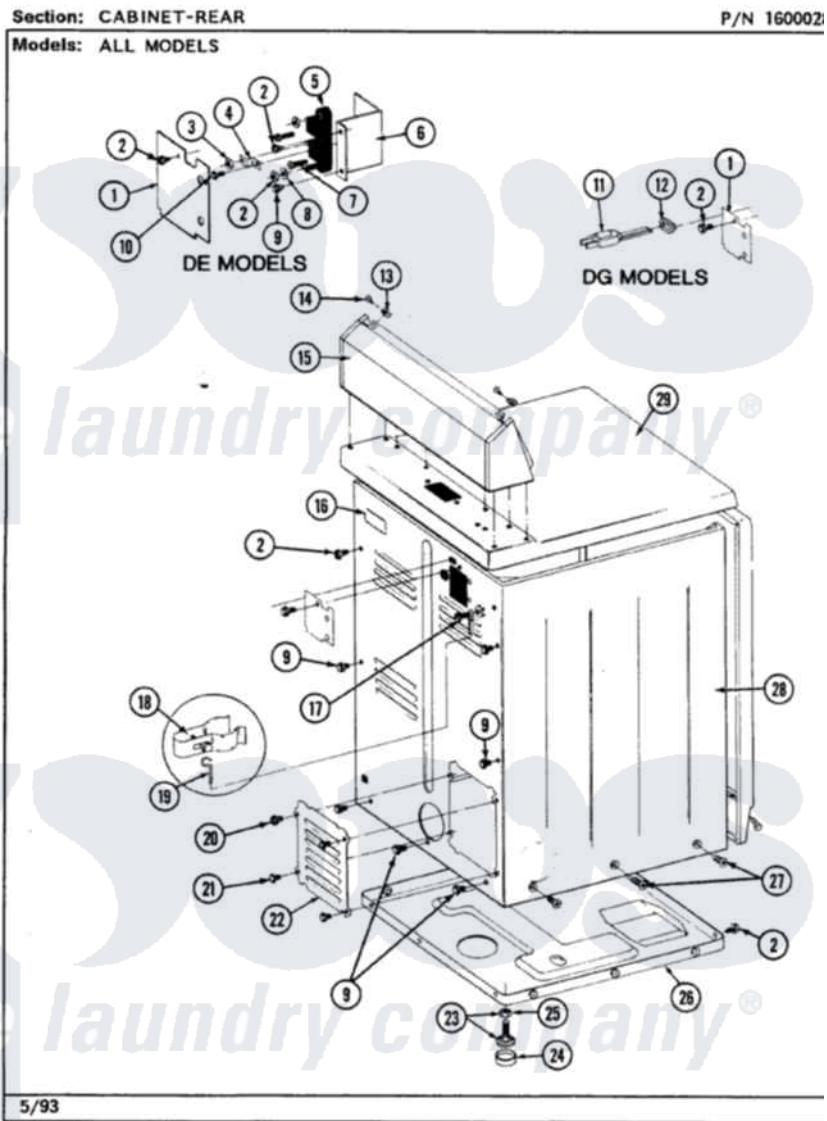

Maytag LDE7400ACM 01 - CABINET-REAR

Maytag [Residential Maytag LDE7400ACM Dryer Parts](#) Parts Diagram 01 - CABINET-REAR
Click on the part number to view part

Item	Original Part Number	Replaced By	Status	Part Description
1	Y312905		Not Available	COVER, TERMINAL
2	Y313561			Screw---NA
3	311484	112432		Nut
4	Y312184			Strap, Grounding
5	400008			Block, Terminal
6	Y312904			Bracket, Terminal Block
7	Y312209	W10001200		Screw
8	Y311270			Washer, Terminal Block
9	Y310632	1163839		Screw
10	Y311423	489483		Screw 10-32 X 1/2
13	215075			Fastener, Control Panel To Console
14	210932			Screw, No.8 X 9/16 Ctsk Note: Screw, Inlet Duct
16	214519			LABEL, ELECTRICAL INSTR. PART NOT USED-GAS MODELS ONLY
17	303846	22003781		Screw, Ground Strap

18	301548		Clamp, Ground Wire
19	311155		Ground Wire And Clamp
20	Y313559		Screw
21	211294	90767	Screw, 8A X 3/8 HeX Washer Head Tapping
22	Y312951	Not Available	ACCESS COVER, BACK
23	Y305086		Adjustable Leg And Nut
24	Y314137		Foot, Rubber
25	Y052740	62739	Nut, Lock
26	Y303361	Not Available	BASE ASSY. (UPPER & LOWER)
27	213077	Not Available	CAP FOR TIMER KNOB