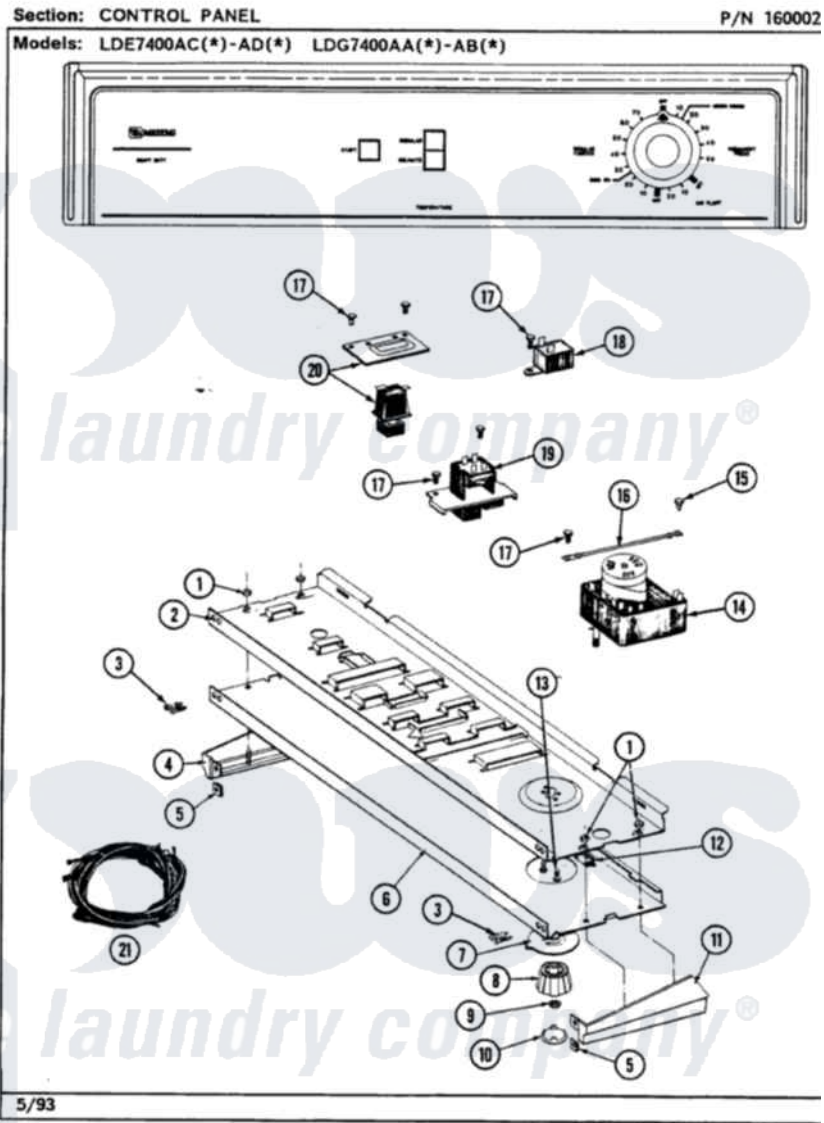

# Maytag LDE7400ACM 02 - CONTROL PANEL

Maytag [Residential Maytag LDE7400ACM Dryer Parts](#) Parts Diagram 02 - CONTROL PANEL  
 Click on the part number to view part

Item	Original Part Number	Replaced By	Status	Part Description
1	<a href="#">214872</a>			Palnut, End Cap Note: Nut, Lamp Holder
2	<a href="#">314184</a>			Back Up Plate
3	<a href="#">210932</a>			Screw, No.8 X 9/16 Ctsk Note: Screw, Inlet Duct
4	207215		Not Available	END CAP LH
5	<a href="#">214894</a>			Fastener, End Cap
6	307316		Not Available	CONTROL PANEL
7	<a href="#">315042</a>			Dial Skirt
8	<a href="#">315041</a>			Knob, Timer
9	<a href="#">312273</a>			Nut, Control Knob
10	215821		Not Available	CAP, KNOB
11	207216		Not Available	END CAP RH
12	<a href="#">214897</a>			Pad, Control Panel
13	315317	<a href="#">488234</a>		Screw 8-32 X 1/4
14	<a href="#">308222</a>			Timer
15	211204	<a href="#">00767</a>		Screw, 8A X 3/8 HeX Washer

15	211294	<a href="#">30707</a>	Head Tapping
16	<a href="#">204807</a>		Ground Wire, Supp. Plte To Top Cover
17	211168	<a href="#">W10139210</a>	Screw, 8-18 X 5/16
18	305205	<a href="#">694419</a>	Mini-Buzzer
19	<a href="#">207365</a>		2 Button Switch
20	<a href="#">307305</a>		Switch Push To Start
21	16000327	Not Available	GUIDE, QUICK REF. - MAYTAG
"	315076	Not Available	MANUAL, USE & CARE
"	315090	Not Available	MANUAL, USE & CARE