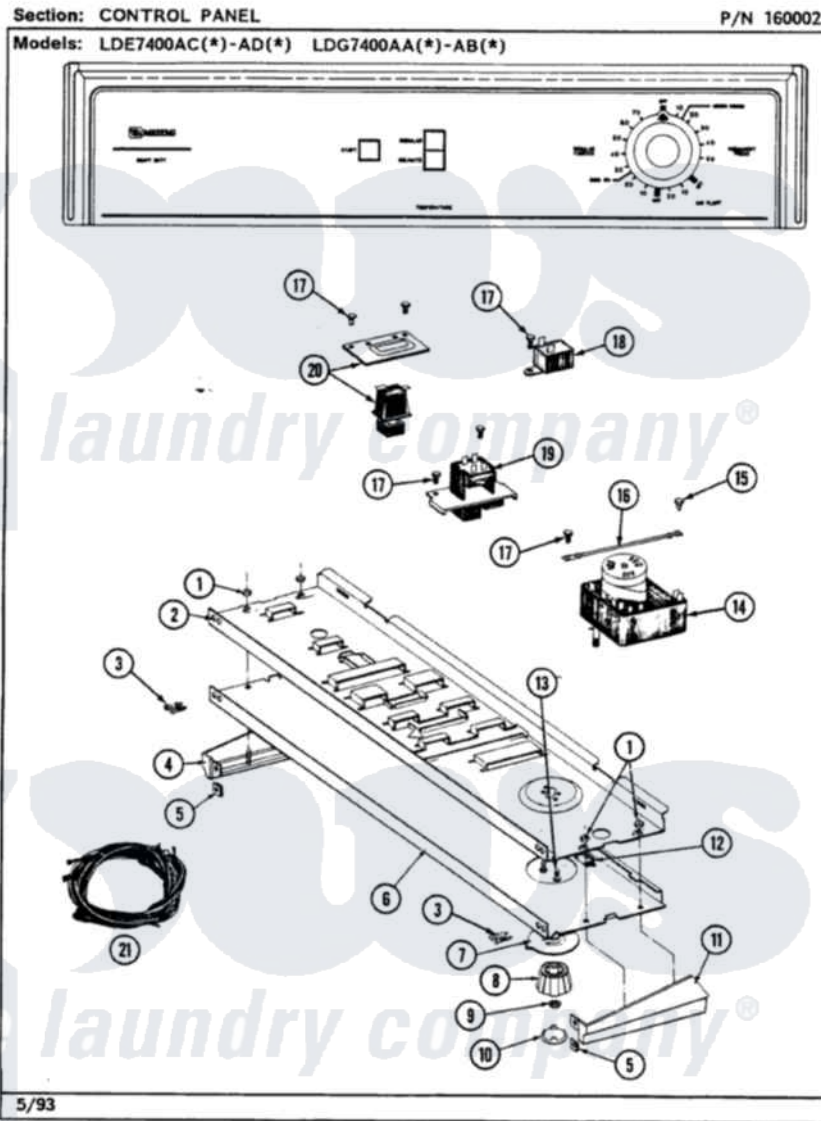

Maytag LDE7400ACW 03 - CONTROL PANEL

Maytag Residential Maytag LDE7400ACW Dryer Parts Parts Diagram 03 - CONTROL PANEL
 Click on the part number to view part

Item	Original Part Number	Replaced By	Status	Part Description
1	214872			Palnut, End Cap Note: Nut, Lamp Holder
2	314184			Back Up Plate
3	210932			Screw, No.8 X 9/16 Ctsk Note: Screw, Inlet Duct
4	207215		Not Available	END CAP LH
5	214894			Fastener, End Cap
6	307316		Not Available	CONTROL PANEL
7	315042			Dial Skirt
8	315041			Knob, Timer
9	312273			Nut, Control Knob
10	215821		Not Available	CAP, KNOB
11	207216		Not Available	END CAP RH
12	214897			Pad, Control Panel
13	315317	488234		Screw 8-32 X 1/4
14	308222			Timer
15	211904	00767		Screw, 8A X 3/8 HeX Washer

15	211294	30707	Head Tapping
16	204807		Ground Wire, Supp. Plte To Top Cover
17	211168	W10139210	Screw, 8-18 X 5/16
18	305205	694419	Mini-Buzzer
19	207365		2 Button Switch
20	307305		Switch Push To Start
21	16000327	Not Available	GUIDE, QUICK REF. - MAYTAG
"	308329	Not Available	WIRE HARNESS
"	315076	Not Available	MANUAL, USE & CARE
"	315090	Not Available	MANUAL, USE & CARE