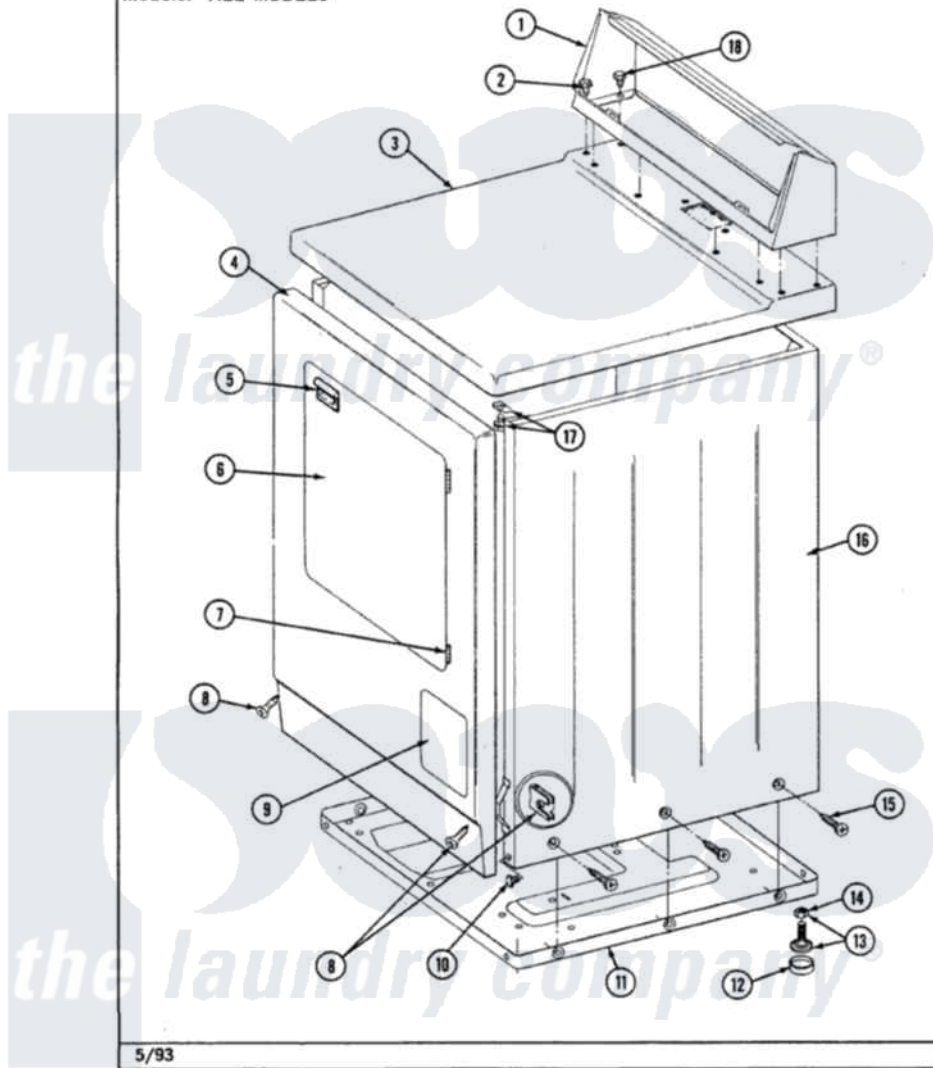

Maytag LDE7400ADL 01 - CABINET-FRONT

Section: CABINET-FRONT

P/N 1600028

Models: ALL MODELS

5/93

Maytag Residential Maytag LDE7400ADL Dryer Parts Parts Diagram 01 - CABINET-FRONT
Click on the part number to view part

Item	Original Part Number	Replaced By	Status	Part Description
1	305193L			Console
2	Y313559			Screw
3	307104L			Top Cover Assembly
4	308000L			Front Panel Assembly
"	307998L			Front Panel---NA
5	314972			Handle Door ALM
6	314966L		Not Available	DOOR PANEL ALMOND
"	307111L	308061L		Door Assembly---NA
7	307099	33001230		Hinge, Door
8	204439			Screw And Fstner Assembly
9	302542L		Not Available	PART NOT USED. (DG ONLY)
10	Y310632	1163839		Screw
11	Y303361		Not Available	BASE ASSY. (UPPER & LOWER)
12	Y314137			Foot, Rubber
13	Y305086			Adjustable Leg And Nut
14	Y052740	62739		Nut, Lock

15	213007		Xfor Cabinet See Cabinet, Back
16	307124L	Not Available	CABINET ASSY ALMOND
17	204445		Screw And Fastener Assembly
18	211294	90767	Screw, 8A X 3/8 HeX Washer Head Tapping