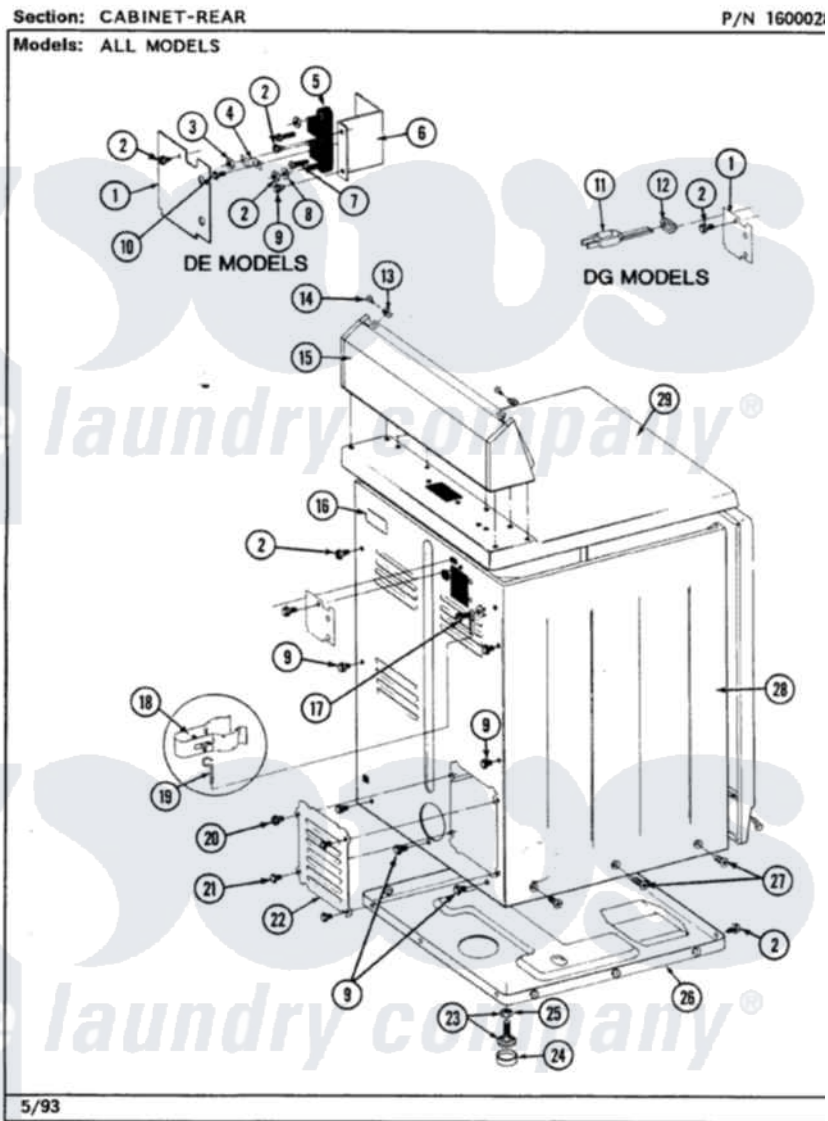

Maytag LDE7400ADL 02 - CABINET-REAR

Maytag Residential Maytag LDE7400ADL Dryer Parts Parts Diagram 02 - CABINET-REAR
Click on the part number to view part

Item	Original Part Number	Replaced By	Status	Part Description
1	Y312905		Not Available	COVER, TERMINAL
2	Y313561			Screw----NA
3	311484	112432		Nut
4	Y312184			Strap, Grounding
5	400008			Block, Terminal
6	Y312904			Bracket, Terminal Block
7	Y312209	W10001200		Screw
8	Y311270			Washer, Terminal Block
9	Y310632	1163839		Screw
10	Y311423	489483		Screw 10-32 X 1/2
11	305168	33002916		Power Cord, Canadian 240V
13	215075			Fastener, Control Panel To Console
14	210932			Screw, No.8 X 9/16 Ctsk Note: Screw, Inlet Duct
15	305193L			Console LABEL, ELECTRICAL INSTR.

16	214519		PART NOT USED-GAS MODELS ONLY
17	303846	22003781	Screw, Ground Strap
18	301548		Clamp, Ground Wire
19	311155		Ground Wire And Clamp
20	Y313559		Screw
21	211294	90767	Screw, 8A X 3/8 HeX Washer Head Tapping
22	Y312951	Not Available	ACCESS COVER, BACK
23	Y305086		Adjustable Leg And Nut
24	Y314137		Foot, Rubber
25	Y052740	62739	Nut, Lock
26	Y303361	Not Available	BASE ASSY. (UPPER & LOWER)
27	213077	Not Available	CAP FOR TIMER KNOB
28	307124L	Not Available	CABINET ASSY ALMOND
29	307104L		Top Cover Assembly