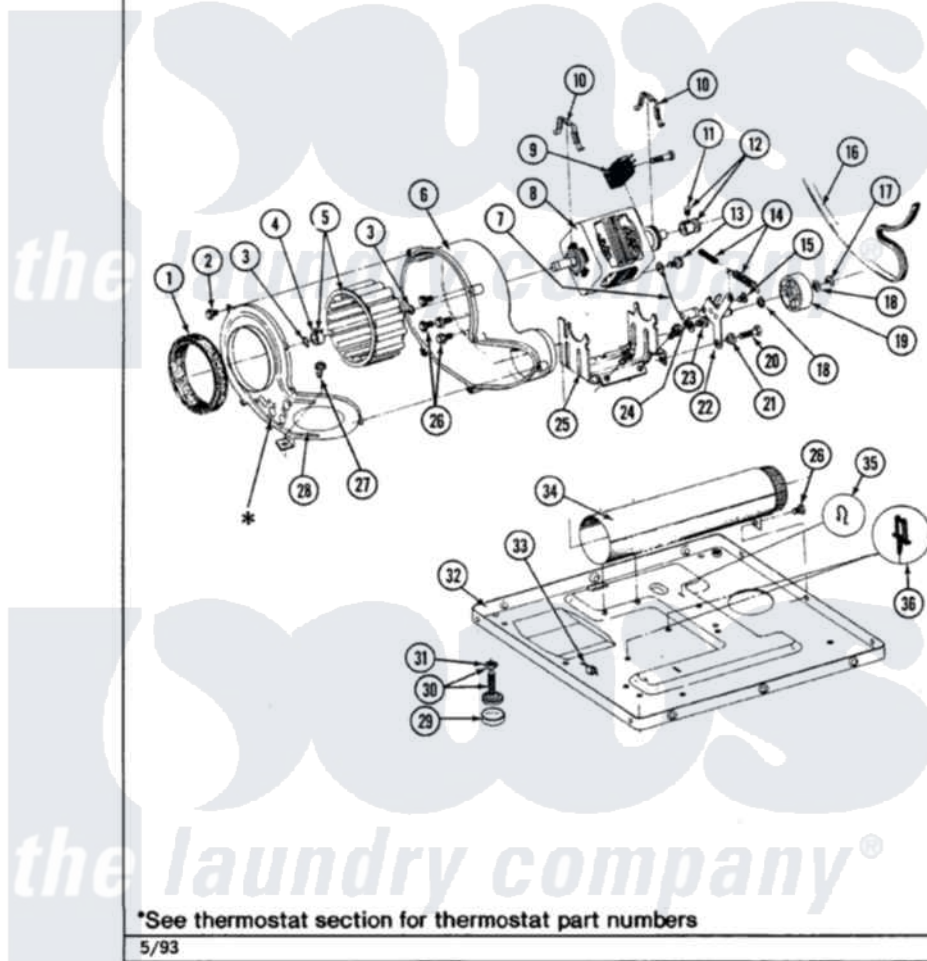

Maytag LDE7400ADL 06 - MOTOR DRIVE

Section: MOTOR DRIVE

P/N 1600028

Models: ALL MODELS

Maytag [Residential Maytag LDE7400ADL Dryer Parts](#) Parts Diagram 06 - MOTOR DRIVE

[Click on the part number to view part](#)

Item	Original Part Number	Replaced By	Status	Part Description
1	Y312901			Seal, Housing Cover
2	Y312961	W10116751		Screw
3	410233	9703438		Ring-Retrn
4	312967			Clamp, Blower Housing
5	Y303836			Blower Wheel Assembly And Clamp
6	Y312893			Housing, Blower
7	901220			Ground Wire
8	Y303358	W10410999		Motor-Drive
9	306207		Not Available	(PROD. No.303358-8 & No.303358-9)
"	Y303877		Not Available	SWITCH, MOTOR EXTERNAL START No.303358-2, No.303358-4, 303358-7
"	Y303879			Switch, Motor External Start
10	Y015825			Clip, Motor To Motor Support
11	Y053241			Set Screw, Motor Pulley
12	Y305185	6-3051850		Pulley- MO

13	910343	488234	Screw 8-32 X 1/4
14	Y303945		IDLER SPRING ASSY. W/PLUG
15	Y312961	W10116751	Screw
16	Y312959		Poly "V" Belt For Tumbler
17	312958	354987	Ring, Retaining
18	Y312527		Washer, Idler Shaft
19	Y303705	6-3037050	Pulley- ID
20	Y014874		Screw, Idler Arm And Sleeve
21	Y312894	315772	Sleeve, Idler Arm
22	Y303363	6-3033630	Idler Arm
23	211294	90767	Screw, 8A X 3/8 HeX Washer Head Tapping
24	Y313582	W10116756	Spacer
25	312897		Not Available SUPPORT, MOTOR
26	Y310632	1163839	Screw
27	Y313561		Screw----NA
28	314846		Cover, Blower Housing
"	314778		Not Available COVER, BLOWER HOUSING
29	Y314137		Foot, Rubber
30	Y305086		Adjustable Leg And Nut
31	Y052740	62739	Nut, Lock
32	Y303361		Not Available BASE ASSY. (UPPER & LOWER)
33	Y310376		Clip, Door Switch Harness
34	Y303442		EXHAUST DUCT ASSEMBLY
35	410490		Spring, Retainer Wire Harness
36	Y313262	W10116752	Retainer-